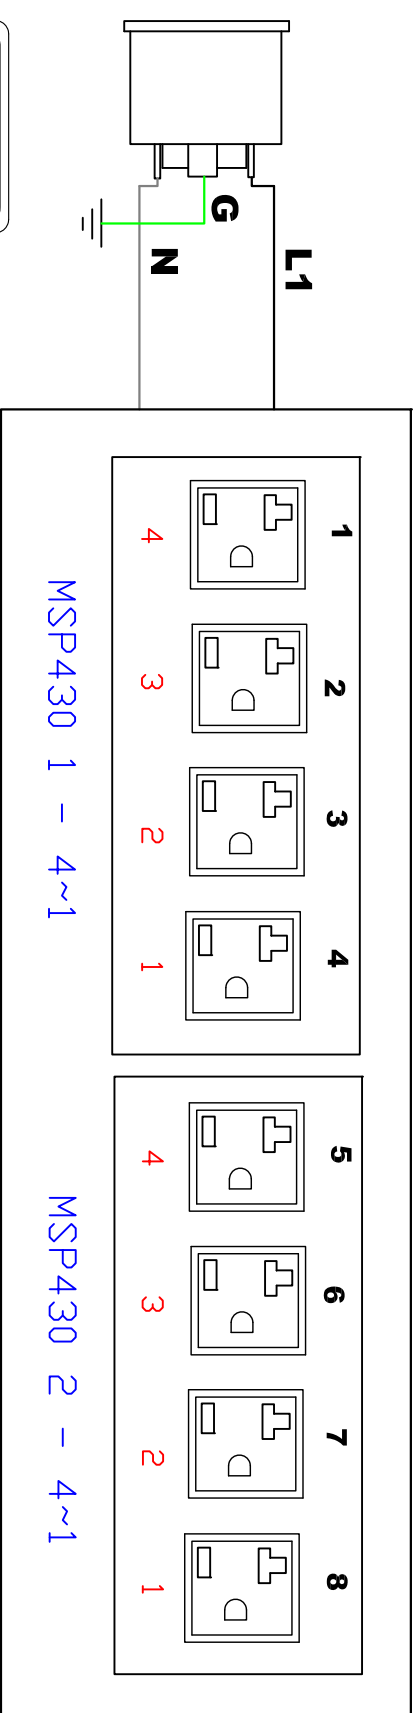

# MODULE 1

IEC60320 C20

IEC60320 C19

NEMA 5-20P

|  |          |   |   |  |
|--|----------|---|---|--|
| <br><b>Raritan</b><br><small>A brand of  Legrand</small> |          |  PROJECTION<br> THIRD ANGLE   | DO NOT SCALE DRAWING<br><b>SHEET 1 OF 1</b> | TITLE:<br>iPDU 1U<br>Single Phase, 16A/100V-120V<br>Plug Type: NEMA 5-20P<br>Outlet Type-(8) 5-20R |
| Drawing Maker:   | Albert   | THIS DRAWING AND SPECIFICATIONS HEREIN ARE THE PROPERTY OF RARITAN, INC. AND SHALL NOT BE COPIED, REPRODUCED OR USED, IN WHOLE OR IN PART, AS THE BASIS FOR THE MANUFACTURE OR SALE OF ITEMS WITHOUT WRITTEN PERMISSION FROM RARITAN, INC. THIS DRAWING IS BASED UPON LATEST AVAILABLE INFORMATION AND IS SUBJECT TO CHANGE WITHOUT NOTICE. |   | DWG NO.  |
| Design Engineer:   |          |   |   | <b>TPX3-5146R</b>  |
| Approver:  | Alex.Lee |   |   | REV.<br><b>0A</b>  |
|  |          |   |   | DEC/07/2016  |