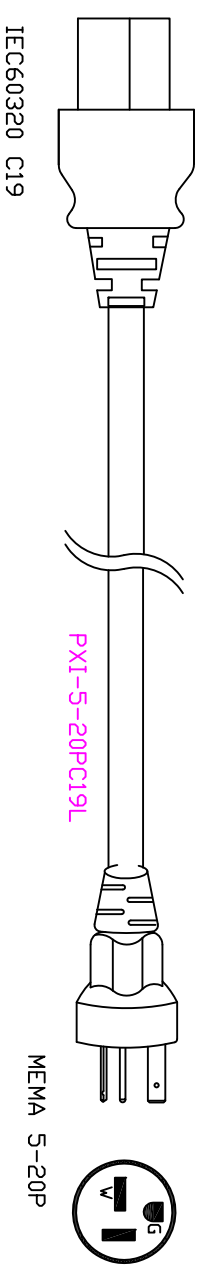

# MODULE 1

IEC60320 C20

IEC60320 C19

NEMA 5-20P

|  |          |   |   |  |
|--|----------|---|---|--|
| <br><b>Raritan</b><br><small>A brand of  Legrand</small> |          |  PROJECTION<br> THIRD ANGLE   | DO NOT SCALE DRAWING<br><b>SHEET 1 OF 1</b> | TITLE:<br>iPDU 1U<br>Single Phase, 16A/100V-120V<br>Plug Type: NEMA 5-20P<br>Outlet Type-(8) 5-20R |
| Drawing Maker:   | Albert   | THIS DRAWING AND SPECIFICATIONS HEREIN ARE THE PROPERTY OF RARITAN, INC. AND SHALL NOT BE COPIED, REPRODUCED OR USED, IN WHOLE OR IN PART, AS THE BASIS FOR THE MANUFACTURE OR SALE OF ITEMS WITHOUT WRITTEN PERMISSION FROM RARITAN, INC. THIS DRAWING IS BASED UPON LATEST AVAILABLE INFORMATION AND IS SUBJECT TO CHANGE WITHOUT NOTICE. |   | DWG NO.  |
| Design Engineer:   |          |   |   | <b>TPX3-5146R</b>  |
| Approver:  | Alex.Lee |   |   | REV.<br><b>0A</b>  |
|  |          |   |   | DEC/07/2016  |