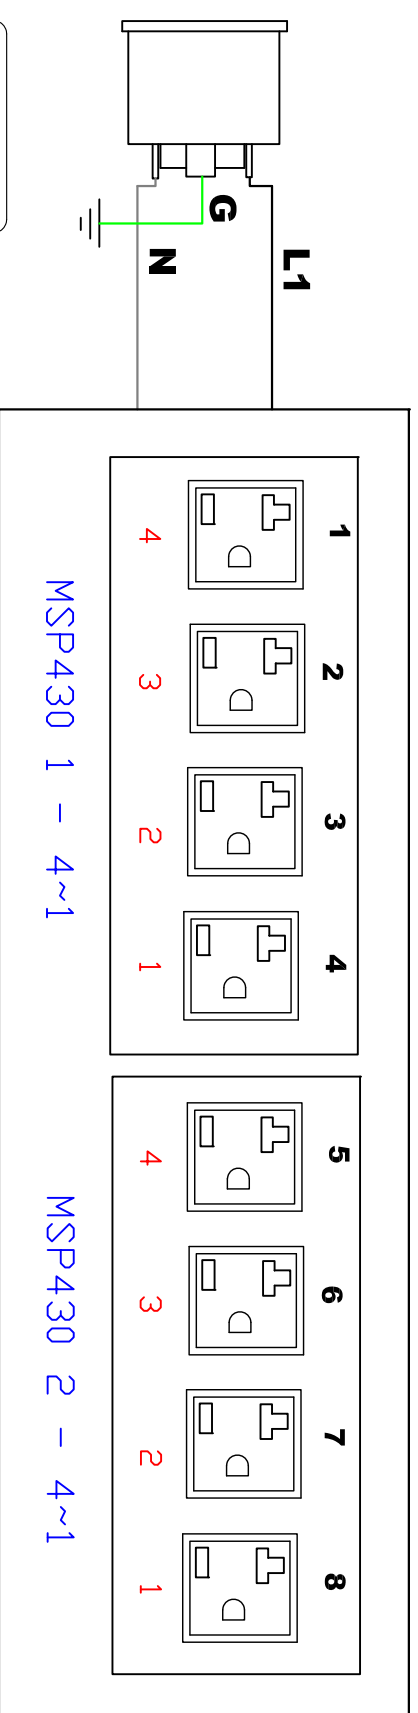

MODULE 1

IEC60320 C20

IEC60320 C19

IEC60320 C20

 A brand of 		 PROJECTION THIRD ANGLE	DO NOT SCALE DRAWING SHEET 1 OF 1	TITLE: iPDU 1U Single Phase, 16A/100V-120V Plug Type: IEC60320 C20 Outlet Type:(8) 5-20R
Drawing Maker:	Albert	THIS DRAWING AND SPECIFICATIONS HEREIN ARE THE PROPERTY OF RARITAN, INC. AND SHALL NOT BE COPIED, REPRODUCED OR USED, IN WHOLE OR IN PART, AS THE BASIS FOR THE MANUFACTURE OR SALE OF ITEMS WITHOUT WRITTEN PERMISSION FROM RARITAN, INC. THIS DRAWING IS BASED UPON LATEST AVAILABLE INFORMATION AND IS SUBJECT TO CHANGE WITHOUT NOTICE.		
Design Engineer:				
Approver:	Alex.Lee			
	DEC/07/2016	DEC/07/2016	DWG NO.	TPX3-5147CR REV. 0A