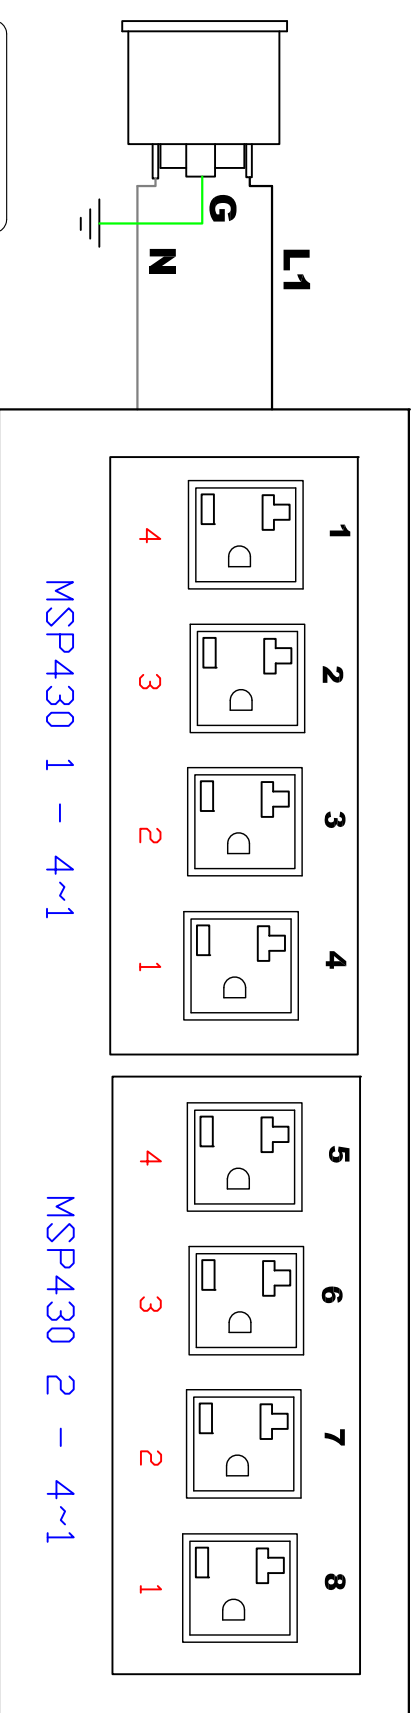

# MODULE 1

 <b>Raritan</b> <sup>®</sup> A brand of  Legrand <sup>™</sup>		PROJECTION THIRD ANGLE 	DO NOT SCALE DRAWING <b>SHEET 1 OF 1</b>	TITLE: iPDU 1U Single Phase, 16A/100V-120V Plug Type: NEMA L5-20P Outlet Type-(8) 5-20R
Drawing Maker: Albert Design Engineer: Approver: Alex Lee	DEC/07/2016 DEC/07/2016	THIS DRAWING AND SPECIFICATIONS HEREIN ARE THE PROPERTY OF RARITAN, INC. AND SHALL NOT BE COPIED, REPRODUCED OR USED, IN WHOLE OR IN PART, AS THE BASIS FOR THE MANUFACTURE OR SALE OF ITEMS WITHOUT WRITTEN PERMISSION FROM RARITAN, INC. THIS DRAWING IS BASED UPON LATEST AVAILABLE INFORMATION AND IS SUBJECT TO CHANGE WITHOUT NOTICE.		DWG NO. <b>TPX3-5147R</b> REV. <b>0A</b>