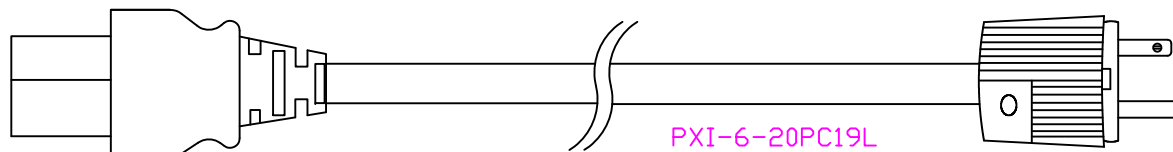

IEC60320 C20

IEC60320 C19

PXI-6-20PC19L

NEMA 6-20P

 A brand of	PROJECTION THIRD ANGLE	DO NOT SCALE DRAWING <b>SHEET 1 OF 1</b>	TITLE:
	THIS DRAWING AND SPECIFICATIONS HEREIN ARE THE PROPERTY OF RARITAN, INC. AND SHALL NOT BE COPIED, REPRODUCED OR USED, IN WHOLE OR IN PART, AS THE BASIS FOR THE MANUFACTURE OR SALE OF ITEMS WITHOUT WRITTEN PERMISSION FROM RARITAN, INC. THIS DRAWING IS BASED UPON LATEST AVAILABLE INFORMATION AND IS SUBJECT TO CHANGE WITHOUT NOTICE.		iPDU 1 U Single Phase, 16A/200V-240V Plug Type: IEC60320 C20 + NEMA 6-20P Outlet Type:(8) C13
Drawing Maker: Michael Lin	MAY/17/2017		DWG NO.
Design Engineer:			<b>TPX3-5176R</b>
Approver: Alex Lee	MAY/17/2017		REV. <b>2A</b>