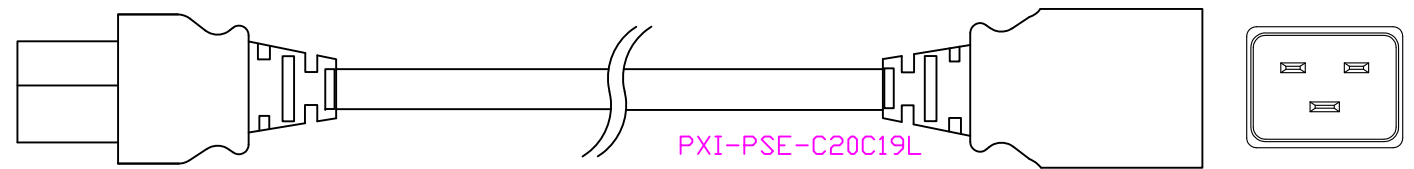

IEC60320 C20

IEC60320 C19

IEC60320 C20

 A brand of 		 PROJECTION THIRD ANGLE	DO NOT SCALE DRAWING		TITLE: iPDU 1U, Metered & Switched, Single phase 16A / 100-240V Input : IEC60320/C20 + PXI-PSE-C20C19L Output : (8) C13
			SHEET 1 OF 1		
DRAWN : Albert Lee	JAN/09/2019	THIS DRAWING AND SPECIFICATIONS HEREIN ARE THE PROPERTY OF RARITAN, INC. AND SHALL NOT BE COPIED, REPRODUCED OR USED, IN WHOLE OR IN PART, AS THE BASIS FOR THE MANUFACTURE OR SALE OF ITEMS WITHOUT WRITTEN PERMISSION FROM RARITAN, INC. THIS DRAWING IS BASED UPON LATEST AVAILABLE INFORMATION AND IS SUBJECT TO CHANGE WITHOUT NOTICE..		DWG NO. TPX3-5180CJR-F5	REV. 2A
ENGINEER:					
APPROVED: Alex.Lee	JAN/09/2019				