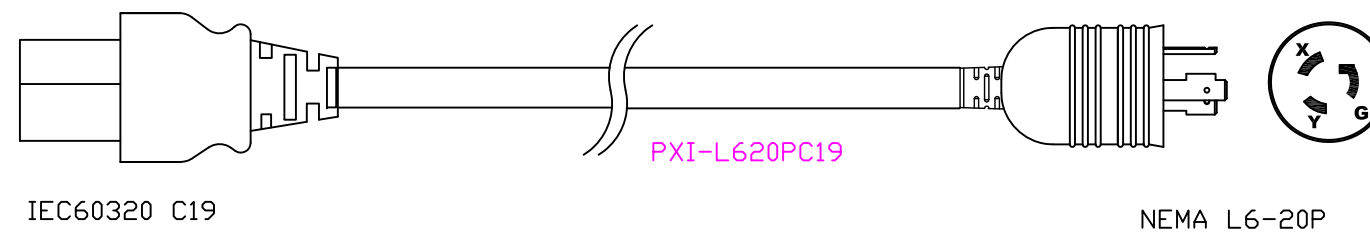

IEC60320 C20

 A brand of 		 PROJECTION THIRD ANGLE	DO NOT SCALE DRAWING		TITLE: iPDU 1U, Metered & Switched, Single phase 16A / 200~240V Input : NEMA L6-20P Output : (8) C13
			SHEET 1 OF 1		
DRAWN : Albert	FEB/19/2019	THIS DRAWING AND SPECIFICATIONS HEREIN ARE THE PROPERTY OF RARITAN, INC. AND SHALL NOT BE COPIED, REPRODUCED OR USED, IN WHOLE OR IN PART, AS THE BASIS FOR THE MANUFACTURE OR SALE OF ITEMS WITHOUT WRITTEN PERMISSION FROM RARITAN, INC. THIS DRAWING IS BASED UPON LATEST AVAILABLE INFORMATION AND IS SUBJECT TO CHANGE WITHOUT NOTICE..		DWG NO.	REV.
ENGINEER:				TPX3-5180R-F5	2A
APPROVED: Alex Lee	FEB/19/2019				