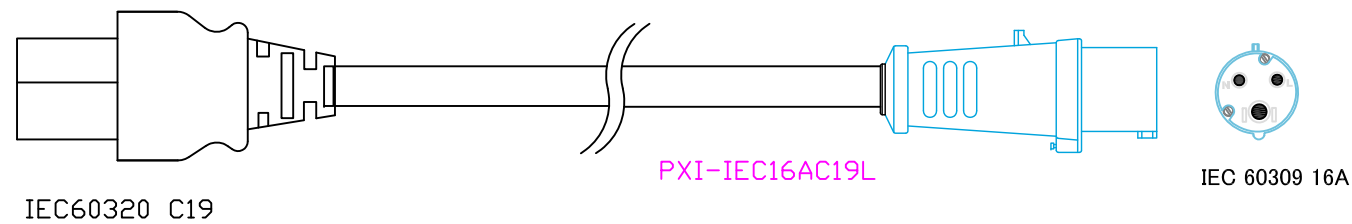

IEC60320 C20

 A brand of Legend	PROJECTION THIRD ANGLE	DO NOT SCALE DRAWING SHEET 1 OF 1	TITLE: iPDU 1U, Metered & Switched, Single phase 16A / 200~240V Input : IEC60309 16A Output : (8) C13
	THIS DRAWING AND SPECIFICATIONS HEREIN ARE THE PROPERTY OF RARITAN, INC. AND SHALL NOT BE COPIED, REPRODUCED OR USED, IN WHOLE OR IN PART, AS THE BASIS FOR THE MANUFACTURE OR SALE OF ITEMS WITHOUT WRITTEN PERMISSION FROM RARITAN, INC. THIS DRAWING IS BASED UPON LATEST AVAILABLE INFORMATION AND IS SUBJECT TO CHANGE WITHOUT NOTICE..		
DRAWN : Albert	FEB/19/2019	REV. 2A	
ENGINEER:	FEB/19/2019		
APPROVED: Alex Lee	FEB/19/2019		