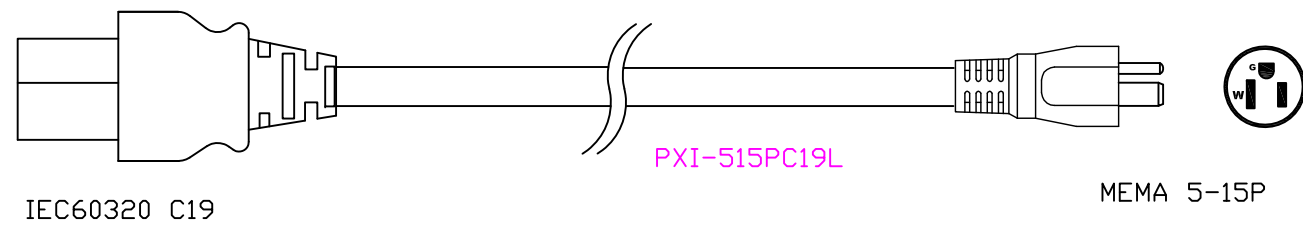

MODULE 1

 A brand of 		 PROJECTION THIRD ANGLE	DO NOT SCALE DRAWING	TITLE: iPDU 0U, Metered & Switched, Single phase 12A / 100~120V Input : IEC60320 C20 + PXI-515PC19L Output : (12) NEMA 5-20R
			SHEET 1 OF 1	
DRAWN : Albert	APR/26/2019	THIS DRAWING AND SPECIFICATIONS HEREIN ARE THE PROPERTY OF RARITAN, INC. AND SHALL NOT BE COPIED, REPRODUCED OR USED, IN WHOLE OR IN PART, AS THE BASIS FOR THE MANUFACTURE OR SALE OF ITEMS WITHOUT WRITTEN PERMISSION FROM RARITAN, INC. THIS DRAWING IS BASED UPON LATEST AVAILABLE INFORMATION AND IS SUBJECT TO CHANGE WITHOUT NOTICE..	DWG NO.	
ENGINEER:			TPX3-5216-N1	
APPROVED: Alex.Lee	APR/26/2019		REV. 2A	