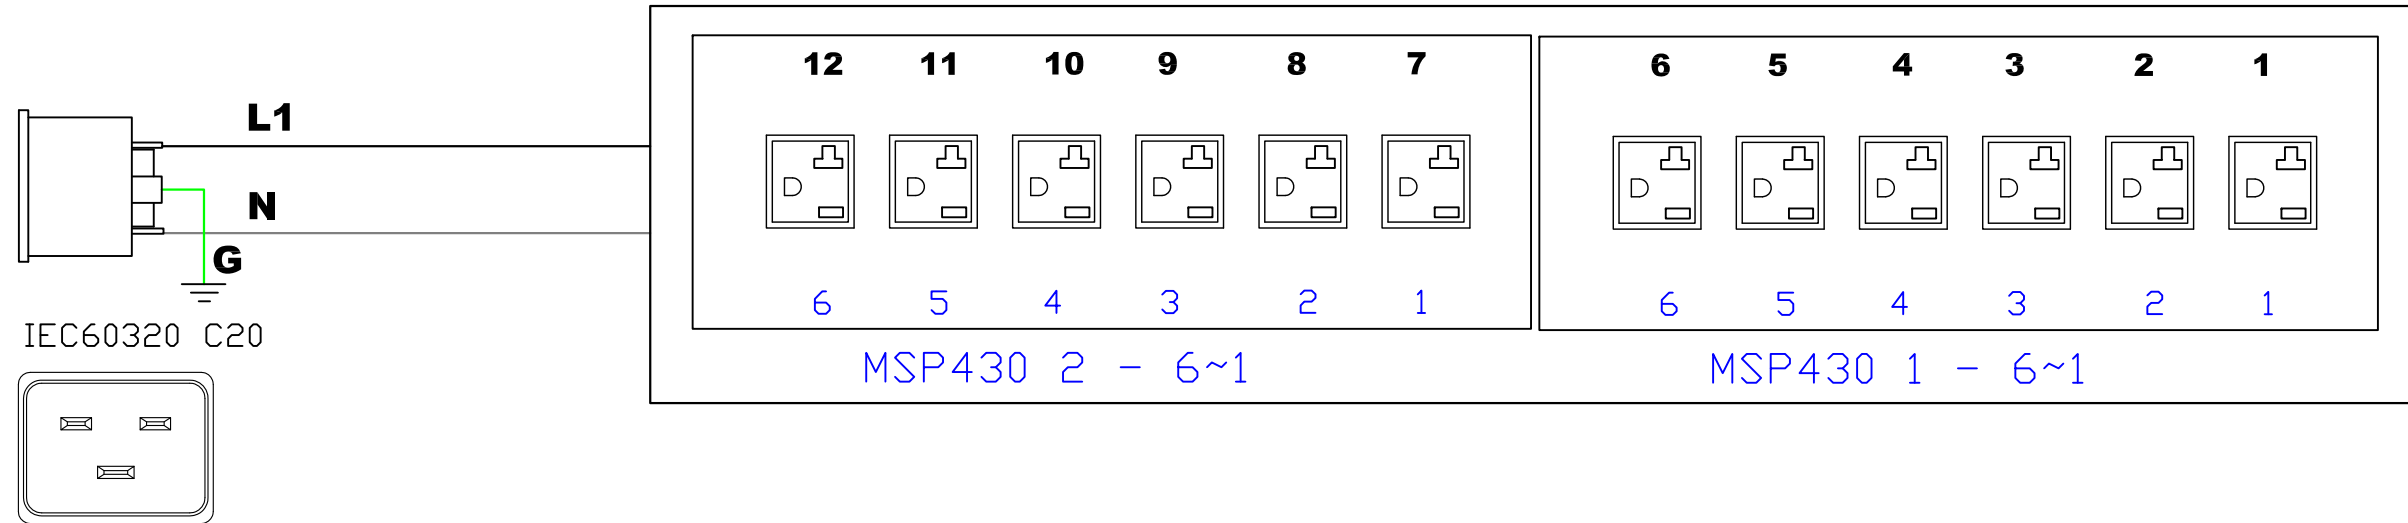

MODULE 1

 A brand of 		 PROJECTION THIRD ANGLE	DO NOT SCALE DRAWING	TITLE: iPDU 0U, Metered & Switched, Single phase 12A / 100~120V Input : IEC60320 C20 + PXI-515PC19L Output : (12) NEMA 5-20R
			SHEET 1 OF 1	
DRAWN : Albert	APR/26/2019	THIS DRAWING AND SPECIFICATIONS HEREIN ARE THE PROPERTY OF RARITAN, INC. AND SHALL NOT BE COPIED, REPRODUCED OR USED, IN WHOLE OR IN PART, AS THE BASIS FOR THE MANUFACTURE OR SALE OF ITEMS WITHOUT WRITTEN PERMISSION FROM RARITAN, INC. THIS DRAWING IS BASED UPON LATEST AVAILABLE INFORMATION AND IS SUBJECT TO CHANGE WITHOUT NOTICE..	DWG NO.	
ENGINEER:			TPX3-5216-N1	
APPROVED: Alex.Lee	APR/26/2019		REV. 2A	