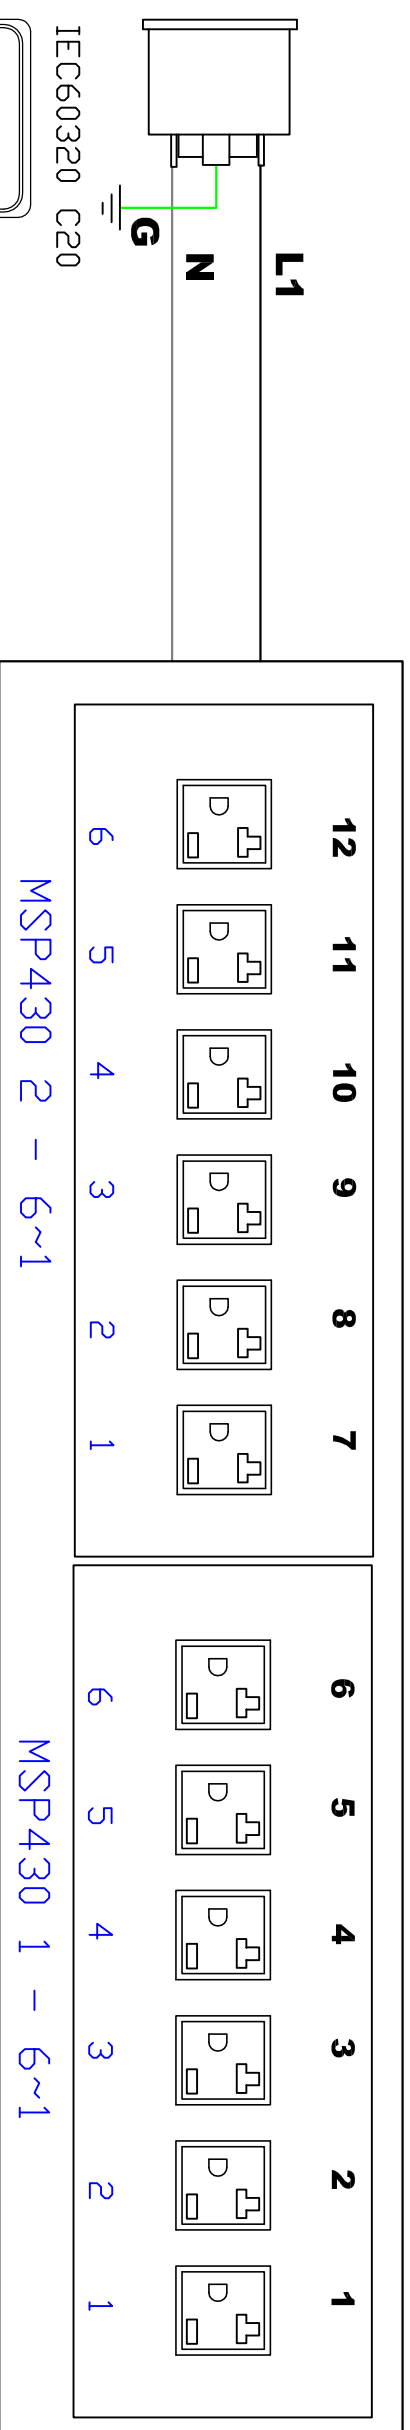

MODULE 1

<p>Raritan A brand of Legrand</p>		PROJECTION THIRD ANGLE		DO NOT SCALE DRAWING SHEET 1 OF 1	
DRAWN : Albert OCT/13/2016		THIS DRAWING AND SPECIFICATIONS HEREIN ARE THE PROPERTY OF RARITAN, INC. AND SHALL NOT BE COPIED, REPRODUCED OR USED, IN WHOLE OR IN PART, AS THE BASIS FOR THE MANUFACTURE OR SALE OF ITEMS WITHOUT WRITTEN PERMISSION FROM RARITAN, INC. THIS DRAWING IS BASED UPON LATEST AVAILABLE INFORMATION AND IS SUBJECT TO CHANGE WITHOUT NOTICE..			
ENGINEER: APPROVED: Alex.Lee OCT/13/2016		TITLE: iPDU 0U, Metered & Switched, Single phase 16A / 100-120V Input :IEC60320 C20 + PXI-L520PC19L Output : (12) NEMA 5-20R		DWG NO. TPX3-5219-N1	
				REV. 2A	