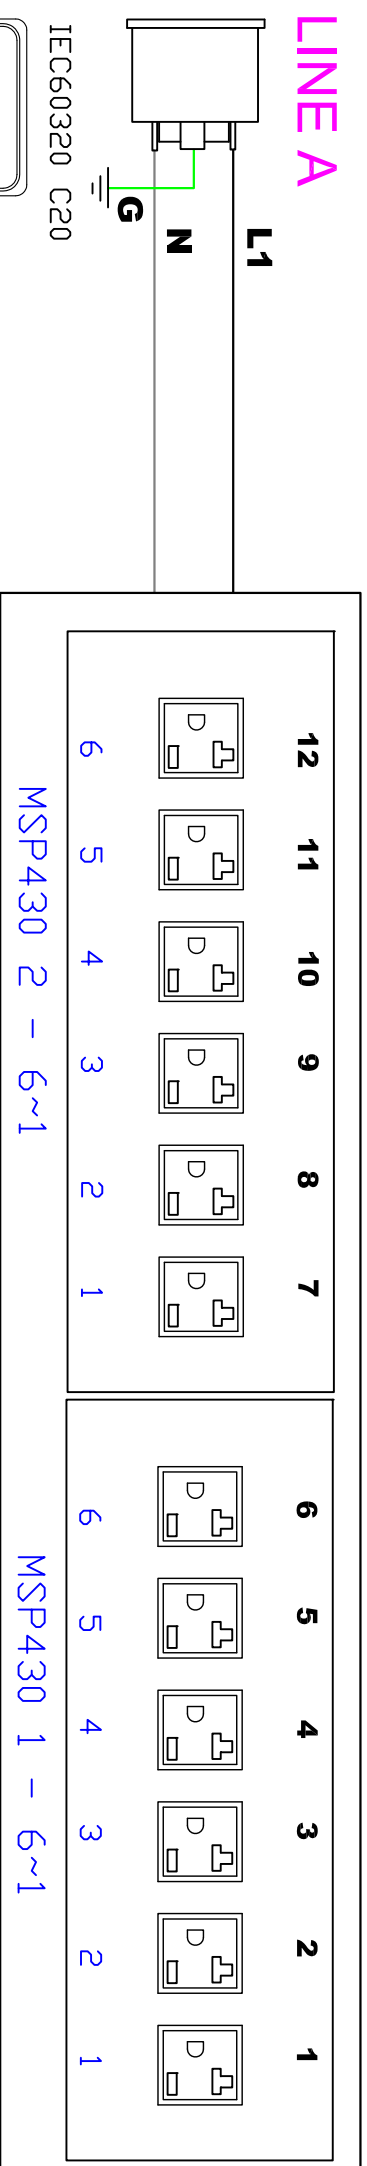

MODULE 1

MODULE 2

 Raritan <small>A brand of </small>		 PROJECTION THIRD ANGLE	DO NOT SCALE DRAWING SHEET 1 OF 1	TITLE: iPDU 0U Single Phase, 16Ax2/100V-120V Plug Type: (2) NEMA L5-20P Outlet Type: (24) 5-20R
Drawing Maker: Albert Design Engineer: Approver: Alex Lee	DEC/07/2017 DEC/07/2017 DEC/07/2017	DWG NO. TPX3-5219X2		REV. 2A