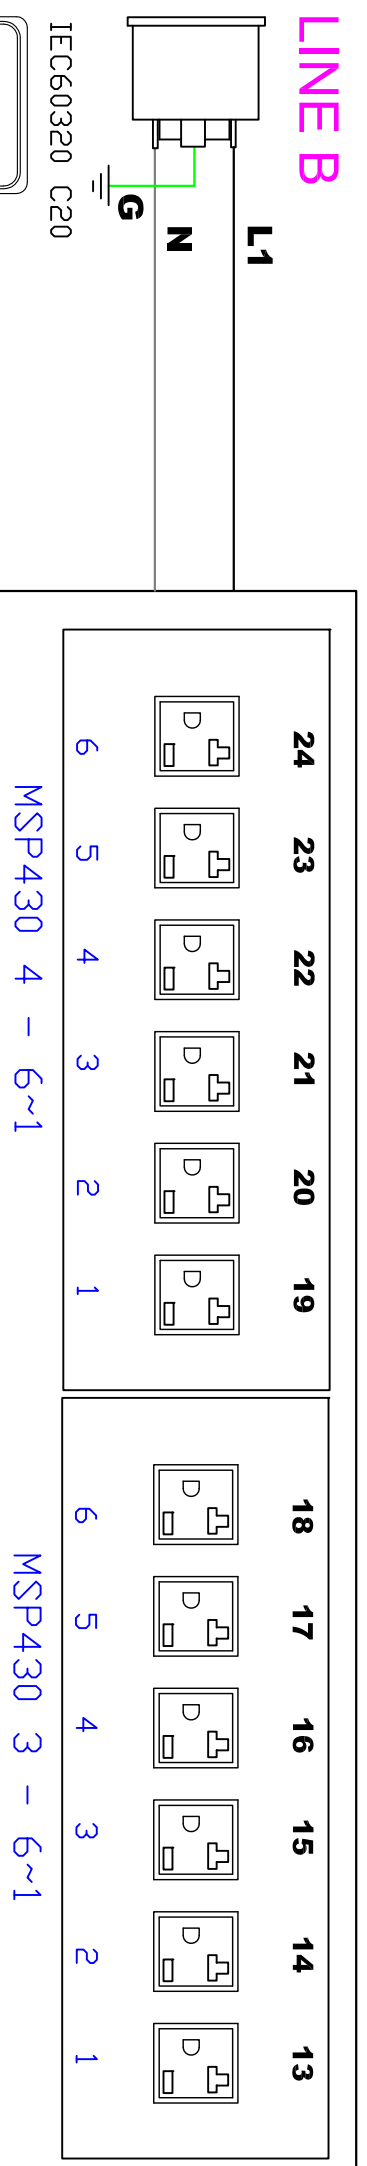

MODULE 1

MODULE 2

 Raritan <small>A brand of </small>		 PROJECTION THIRD ANGLE	DO NOT SCALE DRAWING SHEET 1 OF 1	TITLE: iPDU 0U Single Phase, 16Ax2/100V-120V Plug Type: (2) NEMA L5-20P Outlet Type: (24) 5-20R
Drawing Maker: Albert Design Engineer: Approver: Alex Lee	DEC/07/2017 DEC/07/2017 DEC/07/2017	DWG NO. TPX3-5219X2		REV. 2A