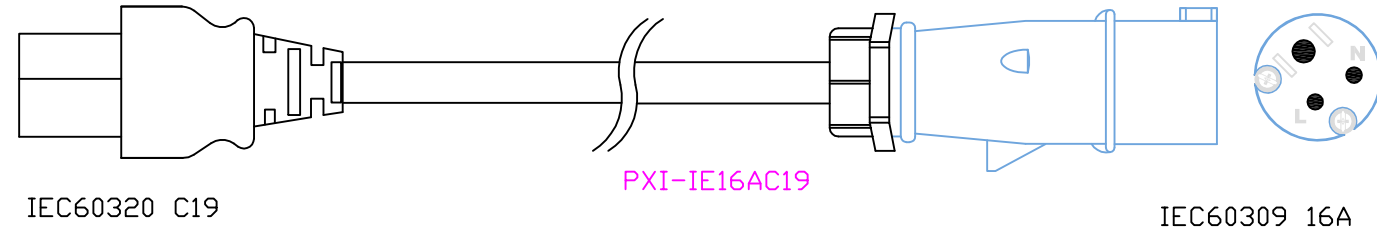

IEC60320 C20

IEC60320 C19

PXI-IE16AC19

IEC60309 16A

 A brand of 		 PROJECTION THIRD ANGLE	DO NOT SCALE DRAWING	TITLE: iPDU 0U, Metered & Switched, Single phase 16A / 200~240V Input : IEC60320 C20 + PXI-IE16AC19L Output : (12) C13
			SHEET 1 OF 1	
Drawing Maker: Albert	OCT/16/2015	THIS DRAWING AND SPECIFICATIONS HEREIN ARE THE PROPERTY OF RARITAN, INC. AND SHALL NOT BE COPIED, REPRODUCED OR USED, IN WHOLE OR IN PART, AS THE BASIS FOR THE MANUFACTURE OR SALE OF ITEMS WITHOUT WRITTEN PERMISSION FROM RARITAN, INC. THIS DRAWING IS BASED UPON LATEST AVAILABLE INFORMATION AND IS SUBJECT TO CHANGE WITHOUT NOTICE.		DWG NO.
Design Engineer:				TPX3-5260-F8
Approver: Alex.Lee	OCT/16/2015			REV. 2A