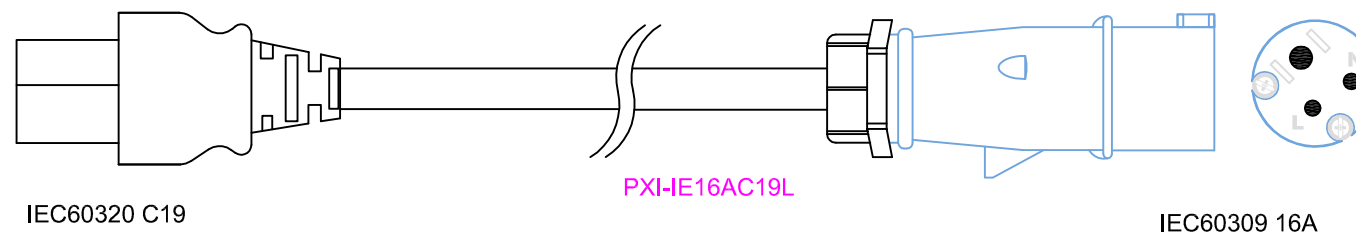

IEC60320 C20

Raritan A brand of Legrand		PROJECTION THIRD ANGLE DO NOT SCALE DRAWING SHEET 1 OF 1	TITLE: iPDU 0U, Metered & Switched, Single phase 16A / 200~240V Input : IEC60320 C20 + PXI-IE16AC19L Output : (12) C13
Drawing Maker: Tomy	ARP/15/2014	THIS DRAWING AND SPECIFICATIONS HEREIN ARE THE PROPERTY OF RARITAN, INC. AND SHALL NOT BE COPIED, REPRODUCED OR USED, IN WHOLE OR IN PART, AS THE BASIS FOR THE MANUFACTURE OR SALE OF ITEMS WITHOUT WRITTEN PERMISSION FROM RARITAN, INC. THIS DRAWING IS BASED UPON LATEST AVAILABLE INFORMATION AND IS SUBJECT TO CHANGE WITHOUT NOTICE.	DWG NO. <div style="text-align: center; font-size: large; font-weight: bold; color: blue;">TPX3-5260</div>
Design Engineer:			REV. <div style="text-align: center; font-size: large; font-weight: bold; color: blue;">2A</div>
Approver: Alex.Lee	ARP/15/2014		