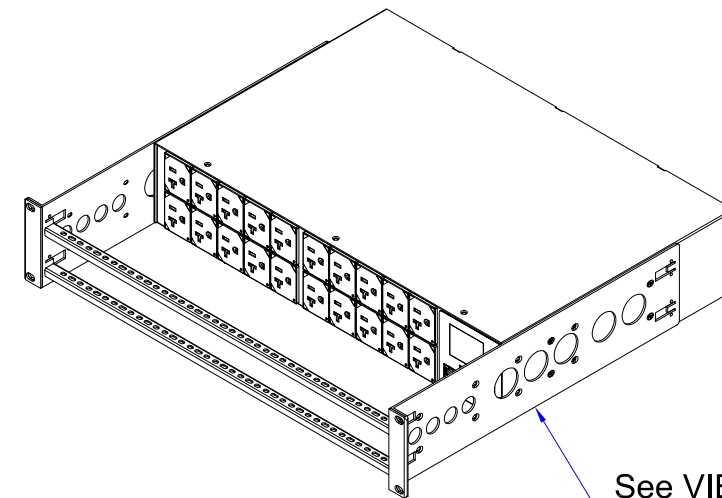

NEMA 5-15P

VIEW A

88.1 [3.5"]

365.3 [14.4"]

VIEW B

See VIEW C

See VIEW A

88 [3.5"]

440 [17.3"]

See VIEW D

VIEW C

VIEW D

See VIEW B

NOTES:

1. INSTALLATION SHALL COMPLY WITH ALL APPLICABLE NATIONAL, STATE AND LOCAL CODES.
2. PLEASE REFER TO PRODUCT DOCUMENTATION FOR FURTHER INFORMATION.
3. UNLESS OTHERWISE SPECIFIED, ALL DIMENSIONS ARE IN MILLIMETERS (INCHES).
4. MOUNTING BUTTON IS AN ALTERNATIVE MOUNTING METHOD TO THE TOOLLESS MOUNT FOR 3RD PARTY ENCLOSURE. BUTTON IS PROVIDED WITH THE UNIT. DETAILED INSTALLATION INSTRUCTIONS CAN BE FOUND IN THE PROVIDED MANUAL.
5. BRACKET KITS TO MOUNT TO SPECIFIC 3RD PARTY ENCLOSURES ARE AVAILABLE AS OPTIONS.
6. STANDARD LENGTH OF THE CORD IS 3000MM +/- 70MM
7. DIMENSION TOLERANCE: LENGTH +/- 3MM, WIDTH +/- 1MM, DEPTH +/- 0.5MM

TITLE: iPDU Two U
Single phase, 12A/100-120V
Inlet Type: IEC60320 C20
Plug Type: NEMA 5-15P
Outlet Type: 5-20R (20)

DWG NO.

MPX3-5404R & MPX3-4404R

MODEL NO.

PX3-5404R & PX3-4404R

REV.
2A

Drawing Maker:	Tom Hsueh	Aug. 07. 2018
Design Engineer:	Tom Hsueh	Aug. 07. 2018
Approver:	Tom Hsueh	Aug. 07. 2018