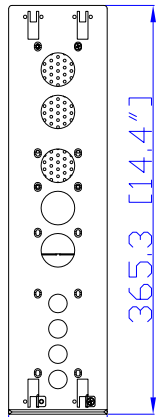

NEMA 5-15P

VIEW A

88.1 [3.5"]

365.3 [14.4"]

VIEW B

See VIEW C

See VIEW A

88 [3.5"]

440 [17.3"]

See VIEW D

VIEW C

VIEW D

See VIEW B

NOTES:

1. INSTALLATION SHALL COMPLY WITH ALL APPLICABLE NATIONAL, STATE AND LOCAL CODES.
2. PLEASE REFER TO PRODUCT DOCUMENTATION FOR FURTHER INFORMATION.
3. UNLESS OTHERWISE SPECIFIED, ALL DIMENSIONS ARE IN MILLIMETERS (INCHES).
4. MOUNTING BUTTON IS AN ALTERNATIVE MOUNTING METHOD TO THE TOOLLESS MOUNT FOR 3RD PARTY ENCLOSURE. BUTTON IS PROVIDED WITH THE UNIT. DETAILED INSTALLATION INSTRUCTIONS CAN BE FOUND IN THE PROVIDED MANUAL.
5. BRACKET KITS TO MOUNT TO SPECIFIC 3RD PARTY ENCLOSURES ARE AVAILABLE AS OPTIONS.
6. STANDARD LENGTH OF THE CORD IS 3000MM +/- 70MM
7. DIMENSION TOLERANCE: LENGTH +/- 3MM, WIDTH +/- 1MM, DEPTH +/- 0.5MM

TITLE: iPDU Two U
Single phase, 12A/100-120V
Inlet Type: IEC60320 C20
Plug Type: NEMA 5-15P
Outlet Type: 5-20R (20)

DWG NO.

MPX3-5404R & MPX3-4404R

MODEL NO.

PX3-5404R & PX3-4404R

REV.
2A

Drawing Maker:	Tom Hsueh	Aug. 07. 2018
Design Engineer:	Tom Hsueh	Aug. 07. 2018
Approver:	Tom Hsueh	Aug. 07. 2018