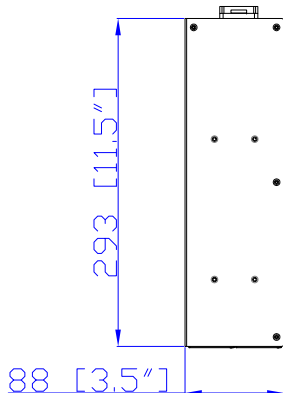

NEMA 5-15P

VIEW A

88.1 [3.5"]

365.3 [14.4"]

VIEW B

See VIEW C

See VIEW A

88 [3.5"]

440 [17.3"]

See VIEW D

VIEW C

VIEW D

See VIEW B

NOTES:

1. INSTALLATION SHALL COMPLY WITH ALL APPLICABLE NATIONAL, STATE AND LOCAL CODES.
2. PLEASE REFER TO PRODUCT DOCUMENTATION FOR FURTHER INFORMATION.
3. UNLESS OTHERWISE SPECIFIED, ALL DIMENSIONS ARE IN MILLIMETERS (INCHES).
4. MOUNTING BUTTON IS AN ALTERNATIVE MOUNTING METHOD TO THE TOOLLESS MOUNT FOR 3RD PARTY ENCLOSURE. BUTTON IS PROVIDED WITH THE UNIT. DETAILED INSTALLATION INSTRUCTIONS CAN BE FOUND IN THE PROVIDED MANUAL.
5. BRACKET KITS TO MOUNT TO SPECIFIC 3RD PARTY ENCLOSURES ARE AVAILABLE AS OPTIONS.
6. STANDARD LENGTH OF THE CORD IS 3000MM +/- 70MM
7. DIMENSION TOLERANCE: LENGTH +/- 3MM, WIDTH +/- 1MM, DEPTH +/- 0.5MM

TITLE: iPDU Two U
Single phase, 12A/100-120V
Inlet Type: IEC60320 C20
Plug Type: NEMA 5-15P
Outlet Type: 5-20R (20)

DWG NO.

MPX3-5404R & MPX3-4404R

MODEL NO.

PX3-5404R & PX3-4404R

REV.
2A

Drawing Maker:	Tom Hsueh	Aug. 07. 2018
Design Engineer:	Tom Hsueh	Aug. 07. 2018
Approver:	Tom Hsueh	Aug. 07. 2018