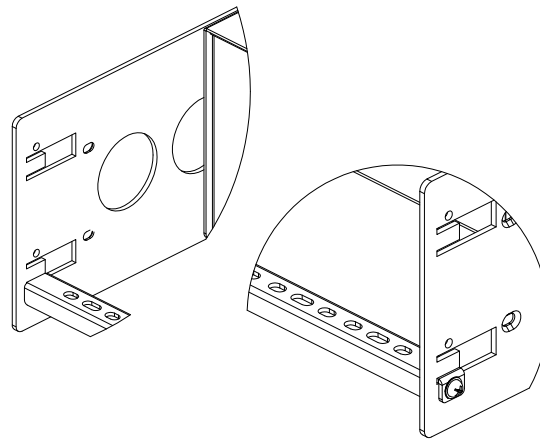

NEMA 5-15P

VIEW A

88.1 [3.5"]

365.3 [14.4"]

VIEW B

See VIEW C

See VIEW A

88 [3.5"]

440 [17.3"]

See VIEW D

VIEW C

VIEW D

See VIEW B

NOTES:

1. INSTALLATION SHALL COMPLY WITH ALL APPLICABLE NATIONAL, STATE AND LOCAL CODES.
2. PLEASE REFER TO PRODUCT DOCUMENTATION FOR FURTHER INFORMATION.
3. UNLESS OTHERWISE SPECIFIED, ALL DIMENSIONS ARE IN MILLIMETERS (INCHES).
4. MOUNTING BUTTON IS AN ALTERNATIVE MOUNTING METHOD TO THE TOOLLESS MOUNT FOR 3RD PARTY ENCLOSURE. BUTTON IS PROVIDED WITH THE UNIT. DETAILED INSTALLATION INSTRUCTIONS CAN BE FOUND IN THE PROVIDED MANUAL.
5. BRACKET KITS TO MOUNT TO SPECIFIC 3RD PARTY ENCLOSURES ARE AVAILABLE AS OPTIONS.
6. STANDARD LENGTH OF THE CORD IS 3000MM +/- 70MM
7. DIMENSION TOLERANCE: LENGTH +/- 3MM, WIDTH +/- 1MM, DEPTH +/- 0.5MM

TITLE: iPDU Two U
Single phase, 12A/100-120V
Inlet Type: IEC60320 C20
Plug Type: NEMA 5-15P
Outlet Type: 5-20R (20)

DWG NO.

MPX3-5404R & MPX3-4404R

MODEL NO.

PX3-5404R & PX3-4404R

REV.
2A

Drawing Maker:	Tom Hsueh	Aug. 07. 2018
Design Engineer:	Tom Hsueh	Aug. 07. 2018
Approver:	Tom Hsueh	Aug. 07. 2018