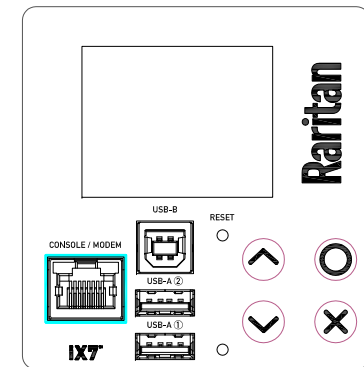

NEMA 5-15P

VIEW A

88.1 [3.5"]

365.3 [14.4"]

VIEW B

See VIEW C

See VIEW A

88 [3.5"]

440 [17.3"]

See VIEW D

VIEW C

VIEW D

See VIEW B

NOTES:

1. INSTALLATION SHALL COMPLY WITH ALL APPLICABLE NATIONAL, STATE AND LOCAL CODES.
2. PLEASE REFER TO PRODUCT DOCUMENTATION FOR FURTHER INFORMATION.
3. UNLESS OTHERWISE SPECIFIED, ALL DIMENSIONS ARE IN MILLIMETERS (INCHES).
4. MOUNTING BUTTON IS AN ALTERNATIVE MOUNTING METHOD TO THE TOOLLESS MOUNT FOR 3RD PARTY ENCLOSURE. BUTTON IS PROVIDED WITH THE UNIT. DETAILED INSTALLATION INSTRUCTIONS CAN BE FOUND IN THE PROVIDED MANUAL.
5. BRACKET KITS TO MOUNT TO SPECIFIC 3RD PARTY ENCLOSURES ARE AVAILABLE AS OPTIONS.
6. STANDARD LENGTH OF THE CORD IS 3000MM +/- 70MM
7. DIMENSION TOLERANCE: LENGTH +/- 3MM, WIDTH +/- 1MM, DEPTH +/- 0.5MM

TITLE: iPDU Two U
Single phase, 12A/100-120V
Inlet Type: IEC60320 C20
Plug Type: NEMA 5-15P
Outlet Type: 5-20R (20)

DWG NO.

MPX3-5404R & MPX3-4404R

MODEL NO.

PX3-5404R & PX3-4404R

REV.
2A

Drawing Maker:	Tom Hsueh	Aug. 07. 2018
Design Engineer:	Tom Hsueh	Aug. 07. 2018
Approver:	Tom Hsueh	Aug. 07. 2018