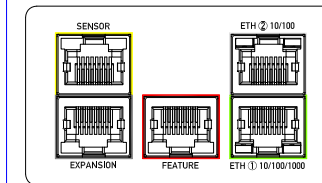

NEMA 5-15P

VIEW A

88.1 [3.5"]

365.3 [14.4"]

VIEW B

See VIEW C

See VIEW A

88 [3.5"]

440 [17.3"]

See VIEW D

VIEW C

VIEW D

See VIEW B

NOTES:

1. INSTALLATION SHALL COMPLY WITH ALL APPLICABLE NATIONAL, STATE AND LOCAL CODES.
2. PLEASE REFER TO PRODUCT DOCUMENTATION FOR FURTHER INFORMATION.
3. UNLESS OTHERWISE SPECIFIED, ALL DIMENSIONS ARE IN MILLIMETERS (INCHES).
4. MOUNTING BUTTON IS AN ALTERNATIVE MOUNTING METHOD TO THE TOOLLESS MOUNT FOR 3RD PARTY ENCLOSURE. BUTTON IS PROVIDED WITH THE UNIT. DETAILED INSTALLATION INSTRUCTIONS CAN BE FOUND IN THE PROVIDED MANUAL.
5. BRACKET KITS TO MOUNT TO SPECIFIC 3RD PARTY ENCLOSURES ARE AVAILABLE AS OPTIONS.
6. STANDARD LENGTH OF THE CORD IS 3000MM +/- 70MM
7. DIMENSION TOLERANCE: LENGTH +/- 3MM, WIDTH +/- 1MM, DEPTH +/- 0.5MM

TITLE: iPDU Two U
Single phase, 12A/100-120V
Inlet Type: IEC60320 C20
Plug Type: NEMA 5-15P
Outlet Type: 5-20R (20)

DWG NO.

MPX3-5404R & MPX3-4404R

MODEL NO.

PX3-5404R & PX3-4404R

REV.
2A

Drawing Maker:	Tom Hsueh	Aug. 07. 2018
Design Engineer:	Tom Hsueh	Aug. 07. 2018
Approver:	Tom Hsueh	Aug. 07. 2018