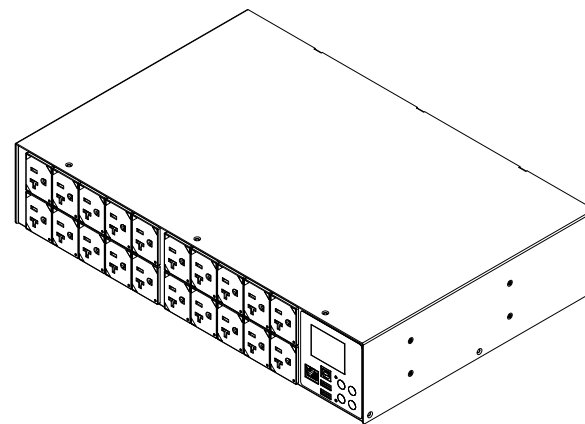

NEMA 5-15P

VIEW A

88.1 [3.5"]

365.3 [14.4"]

VIEW B

See VIEW C

See VIEW A

88 [3.5"]

440 [17.3"]

See VIEW D

VIEW C

VIEW D

See VIEW B

NOTES:

1. INSTALLATION SHALL COMPLY WITH ALL APPLICABLE NATIONAL, STATE AND LOCAL CODES.
2. PLEASE REFER TO PRODUCT DOCUMENTATION FOR FURTHER INFORMATION.
3. UNLESS OTHERWISE SPECIFIED, ALL DIMENSIONS ARE IN MILLIMETERS (INCHES).
4. MOUNTING BUTTON IS AN ALTERNATIVE MOUNTING METHOD TO THE TOOLLESS MOUNT FOR 3RD PARTY ENCLOSURE. BUTTON IS PROVIDED WITH THE UNIT. DETAILED INSTALLATION INSTRUCTIONS CAN BE FOUND IN THE PROVIDED MANUAL.
5. BRACKET KITS TO MOUNT TO SPECIFIC 3RD PARTY ENCLOSURES ARE AVAILABLE AS OPTIONS.
6. STANDARD LENGTH OF THE CORD IS 3000MM +/- 70MM
7. DIMENSION TOLERANCE: LENGTH +/- 3MM, WIDTH +/- 1MM, DEPTH +/- 0.5MM

TITLE: iPDU Two U
Single phase, 12A/100-120V
Inlet Type: IEC60320 C20
Plug Type: NEMA 5-15P
Outlet Type: 5-20R (20)

DWG NO.

MPX3-5404R & MPX3-4404R

MODEL NO.

PX3-5404R & PX3-4404R

REV.
2A

Drawing Maker:	Tom Hsueh	Aug. 07. 2018
Design Engineer:	Tom Hsueh	Aug. 07. 2018
Approver:	Tom Hsueh	Aug. 07. 2018