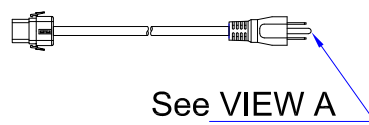

NEMA 5-15P

VIEW A

88.1 [3.5"]

365.3 [14.4"]

VIEW B

See VIEW C

See VIEW A

88 [3.5"]

440 [17.3"]

See VIEW D

VIEW C

VIEW D

See VIEW B

NOTES:

1. INSTALLATION SHALL COMPLY WITH ALL APPLICABLE NATIONAL, STATE AND LOCAL CODES.
2. PLEASE REFER TO PRODUCT DOCUMENTATION FOR FURTHER INFORMATION.
3. UNLESS OTHERWISE SPECIFIED, ALL DIMENSIONS ARE IN MILLIMETERS (INCHES).
4. MOUNTING BUTTON IS AN ALTERNATIVE MOUNTING METHOD TO THE TOOLLESS MOUNT FOR 3RD PARTY ENCLOSURE. BUTTON IS PROVIDED WITH THE UNIT. DETAILED INSTALLATION INSTRUCTIONS CAN BE FOUND IN THE PROVIDED MANUAL.
5. BRACKET KITS TO MOUNT TO SPECIFIC 3RD PARTY ENCLOSURES ARE AVAILABLE AS OPTIONS.
6. STANDARD LENGTH OF THE CORD IS 3000MM +/- 70MM
7. DIMENSION TOLERANCE: LENGTH +/- 3MM, WIDTH +/- 1MM, DEPTH +/- 0.5MM

TITLE: iPDU Two U
Single phase, 12A/100-120V
Inlet Type: IEC60320 C20
Plug Type: NEMA 5-15P
Outlet Type: 5-20R (20)

DWG NO.

MPX3-5404R & MPX3-4404R

MODEL NO.

PX3-5404R & PX3-4404R

REV.
2A

Drawing Maker:	Tom Hsueh	Aug. 07. 2018
Design Engineer:	Tom Hsueh	Aug. 07. 2018
Approver:	Tom Hsueh	Aug. 07. 2018