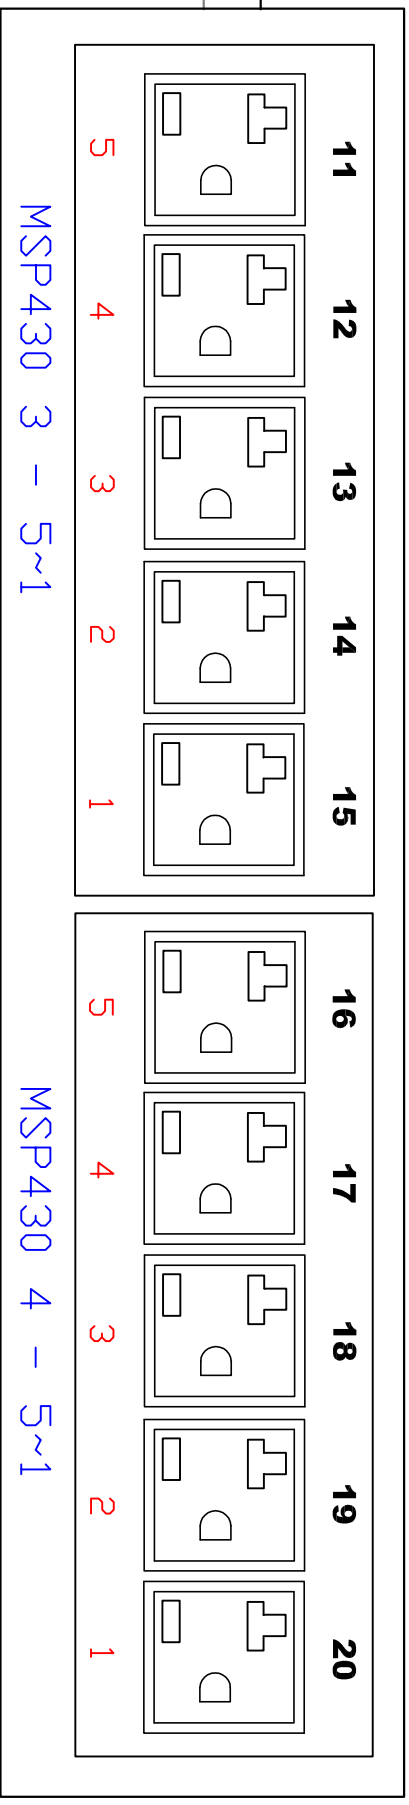

MODULE 1

MODULE 2

 Raritan <small>A brand of Legrand</small>		 PROJECTION THIRD ANGLE	DO NOT SCALE DRAWING SHEET 1 OF 1	TITLE: IPDU 2U, Metered & Switched, Single phase 16A / 100-120V Input : IEC60320 C20 Output : (20) 5-20R	DWG NO. TPX3-5407CR	REV. 2B
DRAWN : Albert.Lee ENGINEER:	SEP/05/2017	APPROVED: Alex.Lee	SEP/05/2017	APPROVED: Alex.Lee	SEP/05/2017	APPROVED: Alex.Lee