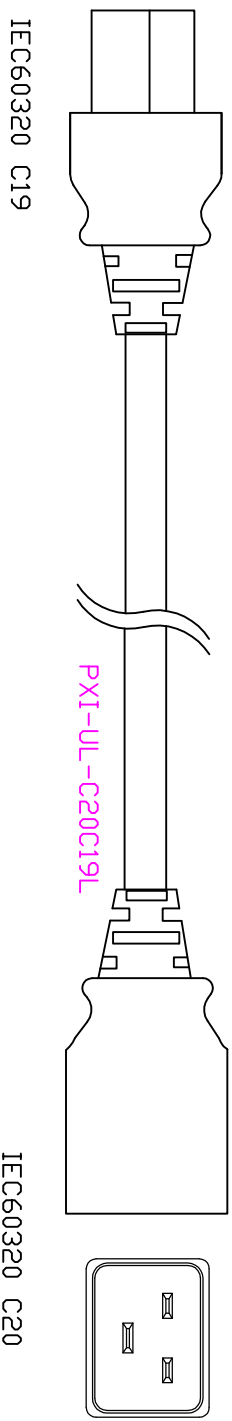

MODULE 1

MODULE 2

 Raritan <small>A brand of Legrand</small>		 PROJECTION THIRD ANGLE	DO NOT SCALE DRAWING SHEET 1 OF 1	TITLE: IPDU 2U, Metered & Switched, Single phase 16A / 100-120V Input : IEC60320 C20 Output : (20) 5-20R	DWG NO. TPX3-5407CR	REV. 2B
DRAWN : Albert.Lee ENGINEER:	SEP/05/2017	APPROVED: Alex.Lee	SEP/05/2017	APPROVED: Alex.Lee	SEP/05/2017	APPROVED: Alex.Lee