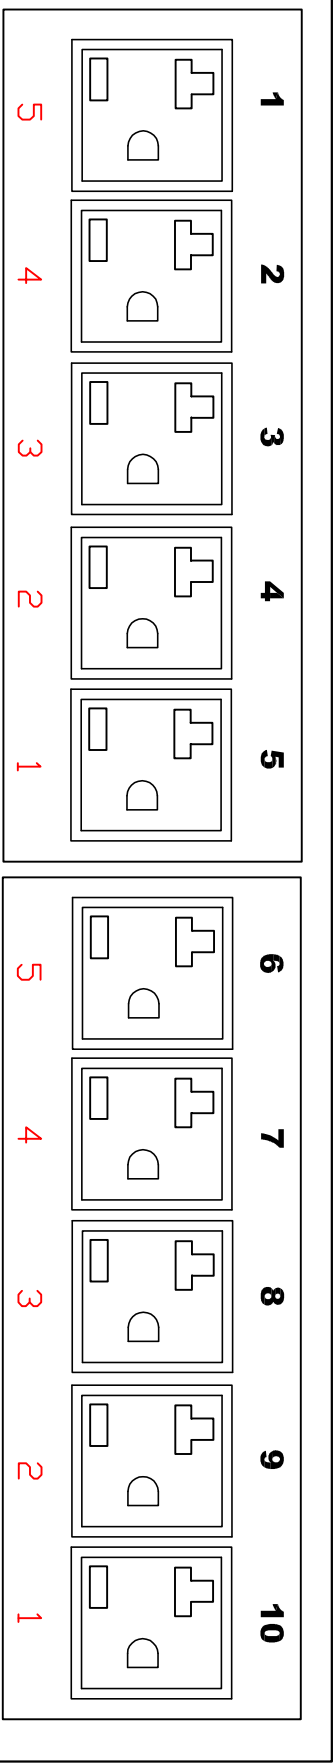

MODULE 1

MODULE 2

 Raritan <small>A brand of Legrand</small>		 PROJECTION THIRD ANGLE	DO NOT SCALE DRAWING SHEET 1 OF 1	TITLE: IPDU 2U, Metered & Switched, Single phase 16A / 100-120V Input : IEC60320 C20 Output : (20) 5-20R	DWG NO. TPX3-5407CR	REV. 2B
DRAWN : Albert.Lee ENGINEER:	SEP/05/2017	APPROVED: Alex.Lee	SEP/05/2017	APPROVED: Alex.Lee	SEP/05/2017	APPROVED: Alex.Lee