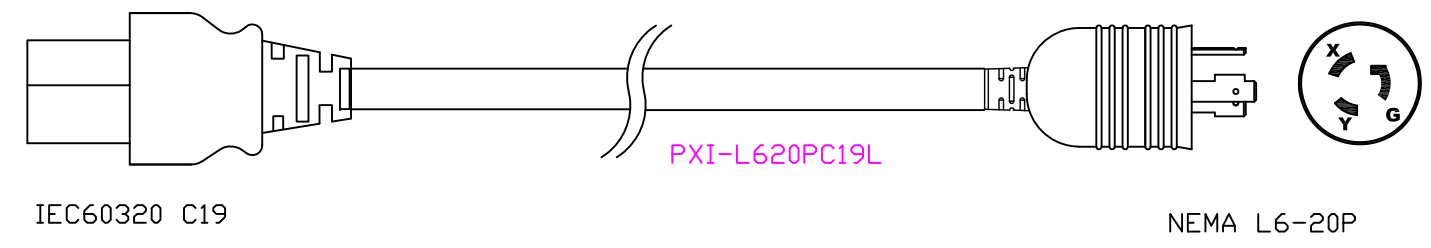

IEC60320 C20

IEC60320 C19

PXI-L620PC19L

NEMA L6-20P

 A brand of		PROJECTION THIRD ANGLE	DO NOT SCALE DRAWING	TITLE: iPDU 2U, Metered and Switched, Single phase 16A / 200-240V Input : IEC60320 C20 + PXI-L620PC19L Output : (120 C13)	
			SHEET 1 OF 1		
DRAWN : Michael Lin	MAY/16/2017	THIS DRAWING AND SPECIFICATIONS HEREIN ARE THE PROPERTY OF RARITAN, INC. AND SHALL NOT BE COPIED, REPRODUCED OR USED, IN WHOLE OR IN PART, AS THE BASIS FOR THE MANUFACTURE OR SALE OF ITEMS WITHOUT WRITTEN PERMISSION FROM RARITAN, INC. THIS DRAWING IS BASED UPON LATEST AVAILABLE INFORMATION AND IS SUBJECT TO CHANGE WITHOUT NOTICE..		DWG NO. TPX3-5434R	
ENGINEER:					REV. 2A
APPROVED: Alex Lee	MAY/16/2017				