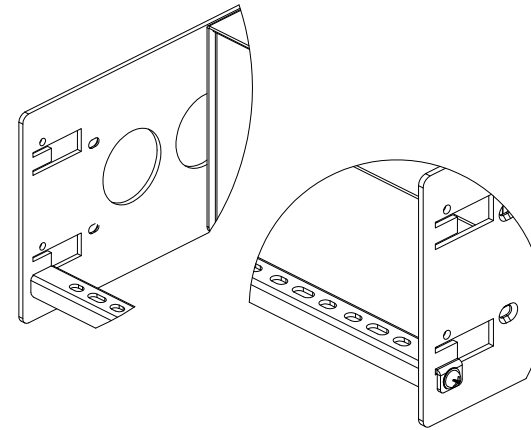

NEMA L5-30P
VIEW A

88.1 [3.5"]

365.3 [14.4"]

L Rack options

Rear

See VIEW B

See VIEW A

Top

88 [3.5"]

Front

440 [17.3"]

See VIEW C

VIEW B

VIEW C

- NOTES:
1. INSTALLATION SHALL COMPLY WITH ALL APPLICABLE NATIONAL, STATE AND LOCAL CODES.
 2. PLEASE REFER TO PRODUCT DOCUMENTATION FOR FURTHER INFORMATION.
 3. UNLESS OTHERWISE SPECIFIED, ALL DIMENSIONS ARE IN MILLIMETERS (INCHES).
 4. MOUNTING BUTTON IS AN ALTERNATIVE MOUNTING METHOD TO THE TOOLLESS MOUNT FOR 3RD PARTY ENCLOSURE. BUTTON IS PROVIDED WITH THE UNIT. DETAILED INSTALLATION INSTRUCTIONS CAN BE FOUND IN THE PROVIDED MANUAL.
 5. BRACKET KITS TO MOUNT TO SPECIFIC 3RD PARTY ENCLOSURES ARE AVAILABLE AS OPTIONS.
 6. LENGTH OF THE CORD IS 3000MM +/- 70MM
 7. DIMENSION TOLERANCE: LENGTH +/- 3MM, WIDTH +/- 1MM, DEPTH +/- 0.5MM
 8. REFER TO THE TABLE FOR DETAIL CORD LENGTH DEFINITION

DO NOT SCALE DRAWING
SHEET 1 OF 1

TITLE: iPDU Two U
Single Phase, 24A/100-120V
Plug Type: NEMA L5-30P
Outlet Type: 5-20R (20)

Drawing Maker:	Eva Lin	Jul. 06 , 2017
Design Engineer:	Sam_L	Jul. 06 , 2017
Approver:	Tom_H	Jul. 06 , 2017