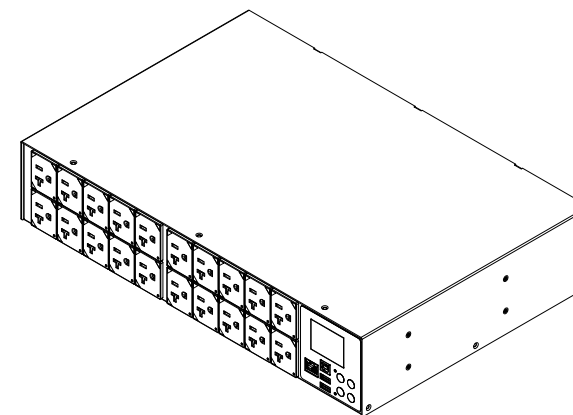

88 [3.5"]

Front

440 [17.3"]

See VIEW C

VIEW B

VIEW C

- NOTES:
1. INSTALLATION SHALL COMPLY WITH ALL APPLICABLE NATIONAL, STATE AND LOCAL CODES.
 2. PLEASE REFER TO PRODUCT DOCUMENTATION FOR FURTHER INFORMATION.
 3. UNLESS OTHERWISE SPECIFIED, ALL DIMENSIONS ARE IN MILLIMETERS (INCHES).
 4. MOUNTING BUTTON IS AN ALTERNATIVE MOUNTING METHOD TO THE TOOLLESS MOUNT FOR 3RD PARTY ENCLOSURE. BUTTON IS PROVIDED WITH THE UNIT. DETAILED INSTALLATION INSTRUCTIONS CAN BE FOUND IN THE PROVIDED MANUAL.
 5. BRACKET KITS TO MOUNT TO SPECIFIC 3RD PARTY ENCLOSURES ARE AVAILABLE AS OPTIONS.
 6. LENGTH OF THE CORD IS 3000MM +/- 70MM
 7. DIMENSION TOLERANCE: LENGTH +/- 3MM, WIDTH +/- 1MM, DEPTH +/- 0.5MM
 8. REFER TO THE TABLE FOR DETAIL CORD LENGTH DEFINITION

DO NOT SCALE DRAWING
SHEET 1 OF 1

TITLE: iPDU Two U
Single Phase, 24A/100-120V
Plug Type: NEMA L5-30P
Outlet Type: 5-20R (20)

Drawing Maker:	Eva Lin	Jul. 06 , 2017
Design Engineer:	Sam_L	Jul. 06 , 2017
Approver:	Tom_H	Jul. 06 , 2017