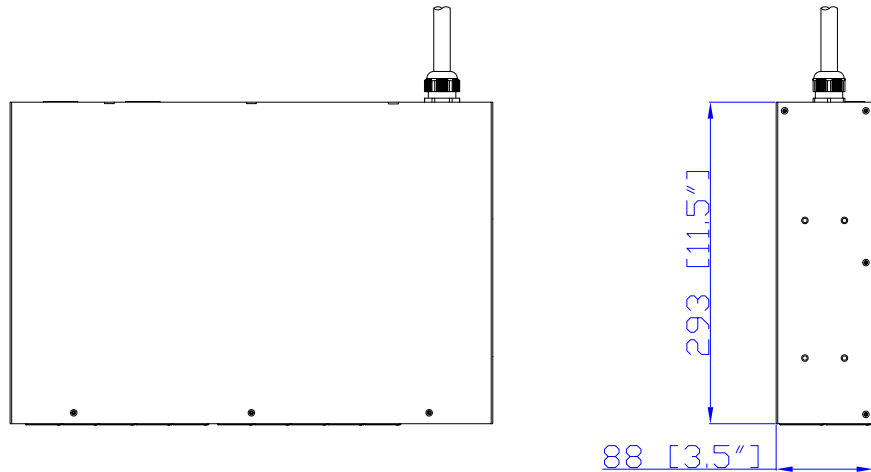

NEMA L5-30P
VIEW A

88.1 [3.5"]

365.3 [14.4"]

L Rack options

Rear

See VIEW B

See VIEW A

Top

88 [3.5"]

Front

440 [17.3"]

See VIEW C

VIEW B

VIEW C

- NOTES:
1. INSTALLATION SHALL COMPLY WITH ALL APPLICABLE NATIONAL, STATE AND LOCAL CODES.
 2. PLEASE REFER TO PRODUCT DOCUMENTATION FOR FURTHER INFORMATION.
 3. UNLESS OTHERWISE SPECIFIED, ALL DIMENSIONS ARE IN MILLIMETERS (INCHES).
 4. MOUNTING BUTTON IS AN ALTERNATIVE MOUNTING METHOD TO THE TOOLLESS MOUNT FOR 3RD PARTY ENCLOSURE. BUTTON IS PROVIDED WITH THE UNIT. DETAILED INSTALLATION INSTRUCTIONS CAN BE FOUND IN THE PROVIDED MANUAL.
 5. BRACKET KITS TO MOUNT TO SPECIFIC 3RD PARTY ENCLOSURES ARE AVAILABLE AS OPTIONS.
 6. LENGTH OF THE CORD IS 3000MM +/- 70MM
 7. DIMENSION TOLERANCE: LENGTH +/- 3MM, WIDTH +/- 1MM, DEPTH +/- 0.5MM
 8. REFER TO THE TABLE FOR DETAIL CORD LENGTH DEFINITION

DO NOT SCALE DRAWING
SHEET 1 OF 1

TITLE: iPDU Two U
Single Phase, 24A/100-120V
Plug Type: NEMA L5-30P
Outlet Type: 5-20R (20)

Drawing Maker:	Eva Lin	Jul. 06 , 2017
Design Engineer:	Sam_L	Jul. 06 , 2017
Approver:	Tom_H	Jul. 06 , 2017