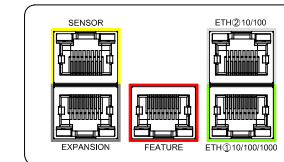

NEMA L5-30P
VIEW A

88.1 [3.5"]

365.3 [14.4"]

L Rack options

Rear

See VIEW B

See VIEW A

Top

88 [3.5"]

Front

440 [17.3"]

See VIEW C

VIEW B

VIEW C

- NOTES:
1. INSTALLATION SHALL COMPLY WITH ALL APPLICABLE NATIONAL, STATE AND LOCAL CODES.
 2. PLEASE REFER TO PRODUCT DOCUMENTATION FOR FURTHER INFORMATION.
 3. UNLESS OTHERWISE SPECIFIED, ALL DIMENSIONS ARE IN MILLIMETERS (INCHES).
 4. MOUNTING BUTTON IS AN ALTERNATIVE MOUNTING METHOD TO THE TOOLLESS MOUNT FOR 3RD PARTY ENCLOSURE. BUTTON IS PROVIDED WITH THE UNIT. DETAILED INSTALLATION INSTRUCTIONS CAN BE FOUND IN THE PROVIDED MANUAL.
 5. BRACKET KITS TO MOUNT TO SPECIFIC 3RD PARTY ENCLOSURES ARE AVAILABLE AS OPTIONS.
 6. LENGTH OF THE CORD IS 3000MM +/- 70MM
 7. DIMENSION TOLERANCE: LENGTH +/- 3MM, WIDTH +/- 1MM, DEPTH +/- 0.5MM
 8. REFER TO THE TABLE FOR DETAIL CORD LENGTH DEFINITION