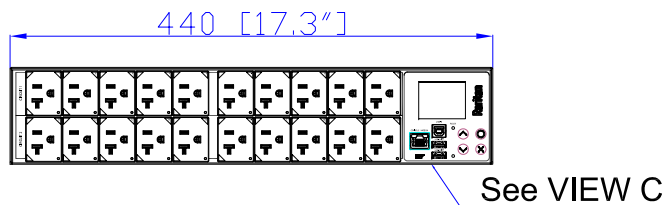

NEMA L5-30P
VIEW A

88.1 [3.5"]

365.3 [14.4"]

L Rack options

Rear

See VIEW B

See VIEW A

Top

88 [3.5"]

Front

440 [17.3"]

See VIEW C

VIEW B

VIEW C

- NOTES:
1. INSTALLATION SHALL COMPLY WITH ALL APPLICABLE NATIONAL, STATE AND LOCAL CODES.
 2. PLEASE REFER TO PRODUCT DOCUMENTATION FOR FURTHER INFORMATION.
 3. UNLESS OTHERWISE SPECIFIED, ALL DIMENSIONS ARE IN MILLIMETERS (INCHES).
 4. MOUNTING BUTTON IS AN ALTERNATIVE MOUNTING METHOD TO THE TOOLLESS MOUNT FOR 3RD PARTY ENCLOSURE. BUTTON IS PROVIDED WITH THE UNIT. DETAILED INSTALLATION INSTRUCTIONS CAN BE FOUND IN THE PROVIDED MANUAL.
 5. BRACKET KITS TO MOUNT TO SPECIFIC 3RD PARTY ENCLOSURES ARE AVAILABLE AS OPTIONS.
 6. LENGTH OF THE CORD IS 3000MM +/- 70MM
 7. DIMENSION TOLERANCE: LENGTH +/- 3MM, WIDTH +/- 1MM, DEPTH +/- 0.5MM
 8. REFER TO THE TABLE FOR DETAIL CORD LENGTH DEFINITION

DO NOT SCALE DRAWING
SHEET 1 OF 1

TITLE: iPDU Two U
Single Phase, 24A/100-120V
Plug Type: NEMA L5-30P
Outlet Type: 5-20R (20)

Drawing Maker:	Eva Lin	Jul. 06 , 2017
Design Engineer:	Sam_L	Jul. 06 , 2017
Approver:	Tom_H	Jul. 06 , 2017