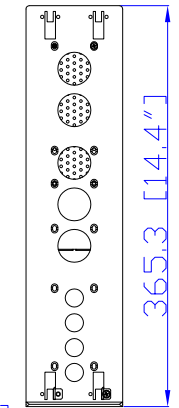

NEMA L5-30P
VIEW A

88.1 [3.5"]

365.3 [14.4"]

L Rack options

Rear

See VIEW B

See VIEW A

Top

88 [3.5"]

Front

440 [17.3"]

See VIEW C

VIEW B

VIEW C

- NOTES:
1. INSTALLATION SHALL COMPLY WITH ALL APPLICABLE NATIONAL, STATE AND LOCAL CODES.
 2. PLEASE REFER TO PRODUCT DOCUMENTATION FOR FURTHER INFORMATION.
 3. UNLESS OTHERWISE SPECIFIED, ALL DIMENSIONS ARE IN MILLIMETERS (INCHES).
 4. MOUNTING BUTTON IS AN ALTERNATIVE MOUNTING METHOD TO THE TOOLLESS MOUNT FOR 3RD PARTY ENCLOSURE. BUTTON IS PROVIDED WITH THE UNIT. DETAILED INSTALLATION INSTRUCTIONS CAN BE FOUND IN THE PROVIDED MANUAL.
 5. BRACKET KITS TO MOUNT TO SPECIFIC 3RD PARTY ENCLOSURES ARE AVAILABLE AS OPTIONS.
 6. LENGTH OF THE CORD IS 3000MM +/- 70MM
 7. DIMENSION TOLERANCE: LENGTH +/- 3MM, WIDTH +/- 1MM, DEPTH +/- 0.5MM
 8. REFER TO THE TABLE FOR DETAIL CORD LENGTH DEFINITION

DO NOT SCALE DRAWING
SHEET 1 OF 1

TITLE: iPDU Two U
Single Phase, 24A/100-120V
Plug Type: NEMA L5-30P
Outlet Type: 5-20R (20)

Drawing Maker:	Eva Lin	Jul. 06 , 2017
Design Engineer:	Sam_L	Jul. 06 , 2017
Approver:	Tom_H	Jul. 06 , 2017