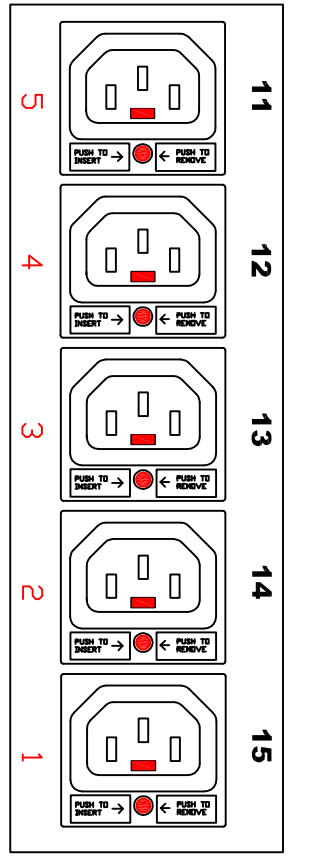

MODULE 1

MODULE 2

<p>Raritan A brand of Legrand</p>		PROJECTION THIRD ANGLE	DO NOT SCALE DRAWING	
			SHEET 1 OF 1	
DRAWN : Caspar ENGINEER:	MAY /16 /2017	THIS DRAWING AND SPECIFICATIONS HEREIN ARE THE PROPERTY OF RARITAN, INC. AND SHALL NOT BE COPIED, REPRODUCED OR USED, IN WHOLE OR IN PART, AS THE BASIS FOR THE MANUFACTURE OR SALE OF ITEMS WITHOUT WRITTEN PERMISSION FROM RARITAN, INC. THIS DRAWING IS BASED UPON LATEST AVAILABLE INFORMATION AND IS SUBJECT TO CHANGE WITHOUT NOTICE..	TITLE: iPDU 2U, Metered & Switched, Single phase 24A / 200-240V Input : NEMA L6-30P Output : (20) Locking C13	
APPROVED: Alex.Lee	MAY /16 /2017		DWG NO. WPX3-5460R-E2	REV. 0A