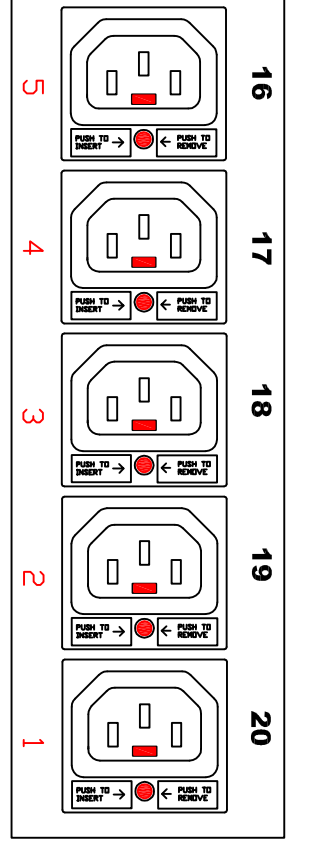

MODULE 1

MODULE 2

<p>Raritan A brand of Legrand</p>		PROJECTION THIRD ANGLE	DO NOT SCALE DRAWING	
			SHEET 1 OF 1	
DRAWN : Caspar ENGINEER:	MAY /16 /2017	THIS DRAWING AND SPECIFICATIONS HEREIN ARE THE PROPERTY OF RARITAN, INC. AND SHALL NOT BE COPIED, REPRODUCED OR USED, IN WHOLE OR IN PART, AS THE BASIS FOR THE MANUFACTURE OR SALE OF ITEMS WITHOUT WRITTEN PERMISSION FROM RARITAN, INC. THIS DRAWING IS BASED UPON LATEST AVAILABLE INFORMATION AND IS SUBJECT TO CHANGE WITHOUT NOTICE..	TITLE: iPDU 2U, Metered & Switched, Single phase 24A / 200-240V Input : NEMA L6-30P Output : (20) Locking C13	
APPROVED: Alex.Lee	MAY /16 /2017		DWG NO. WPX3-5460R-E2	REV. 0A