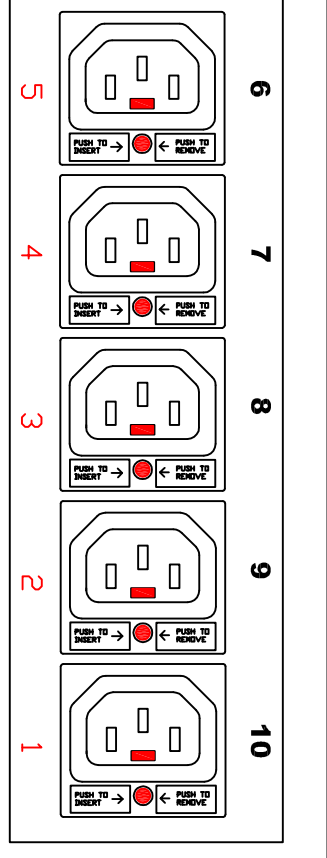

MODULE 1

MODULE 2

<p>Raritan A brand of Legrand</p>		PROJECTION THIRD ANGLE	DO NOT SCALE DRAWING	
			SHEET 1 OF 1	
DRAWN : Caspar ENGINEER:	MAY /16 /2017	THIS DRAWING AND SPECIFICATIONS HEREIN ARE THE PROPERTY OF RARITAN, INC. AND SHALL NOT BE COPIED, REPRODUCED OR USED, IN WHOLE OR IN PART, AS THE BASIS FOR THE MANUFACTURE OR SALE OF ITEMS WITHOUT WRITTEN PERMISSION FROM RARITAN, INC. THIS DRAWING IS BASED UPON LATEST AVAILABLE INFORMATION AND IS SUBJECT TO CHANGE WITHOUT NOTICE..	TITLE: iPDU 2U, Metered & Switched, Single phase 24A / 200-240V Input : NEMA L6-30P Output : (20) Locking C13	
APPROVED: Alex.Lee	MAY /16 /2017		DWG NO. WPX3-5460R-E2	REV. 0A