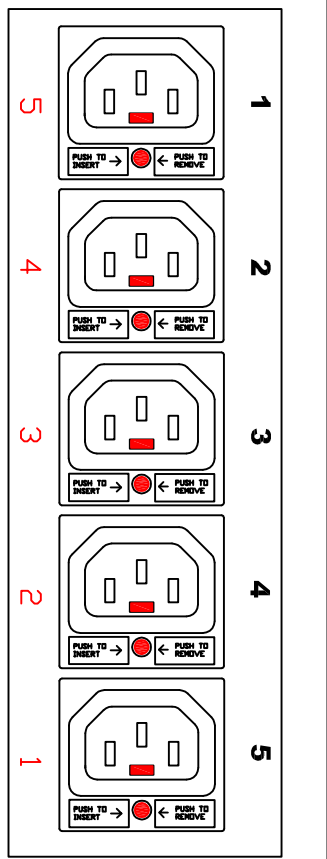

MODULE 1

MODULE 2

<p>Raritan A brand of Legrand</p>		PROJECTION THIRD ANGLE	DO NOT SCALE DRAWING	
			SHEET 1 OF 1	
DRAWN : Caspar ENGINEER:	MAY /16 /2017	THIS DRAWING AND SPECIFICATIONS HEREIN ARE THE PROPERTY OF RARITAN, INC. AND SHALL NOT BE COPIED, REPRODUCED OR USED, IN WHOLE OR IN PART, AS THE BASIS FOR THE MANUFACTURE OR SALE OF ITEMS WITHOUT WRITTEN PERMISSION FROM RARITAN, INC. THIS DRAWING IS BASED UPON LATEST AVAILABLE INFORMATION AND IS SUBJECT TO CHANGE WITHOUT NOTICE..	TITLE: iPDU 2U, Metered & Switched, Single phase 24A / 200-240V Input : NEMA L6-30P Output : (20) Locking C13	
APPROVED: Alex.Lee	MAY /16 /2017		DWG NO. WPX3-5460R-E2	REV. 0A