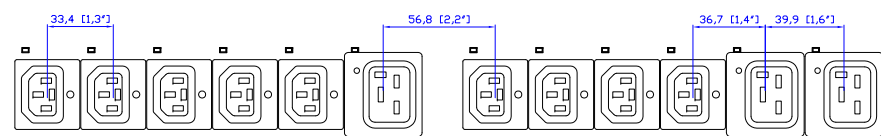

56P332

VIEW A

VIEW B

VIEW C

NOTES:
1. ALL DIMENSIONS ARE MILLIMETERS [INCHES].

DRAWN : EVALin Nov. 14, 2014
ENGINEER: Siang_H Nov. 14, 2014
APPROVED: Tom_H Nov. 14, 2014

PROJECTION THIRD ANGLE
DO NOT SCALE DRAWING
SHEET 1 OF 1

TITLE:
iPDU Zero U
Single Phase, 32A/240V
Plug Type: 56P332
Outlet Type: (18) Locking C13, (6) Locking C19

DWG NO. **MPX3-5498A1-E2G1 & MPX3-4498A1-E2G1** REV. **0A**