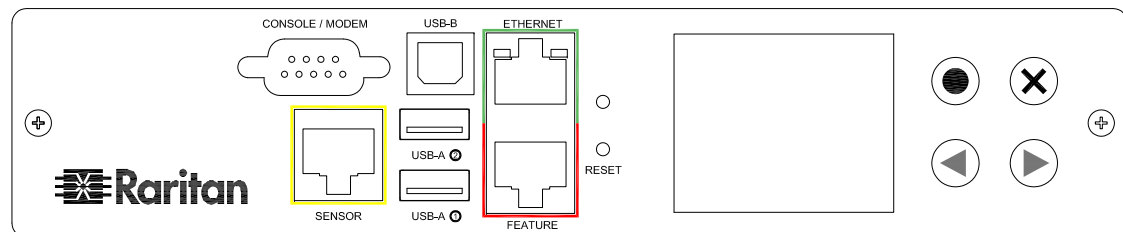

56P332

VIEW A

VIEW B

VIEW C

NOTES:
1. ALL DIMENSIONS ARE MILLIMETERS [INCHES].

DRAWN : EVALin Nov. 14, 2014
ENGINEER: Siang_H Nov. 14, 2014
APPROVED: Tom_H Nov. 14, 2014

PROJECTION THIRD ANGLE
DO NOT SCALE DRAWING
SHEET 1 OF 1

THIS DRAWING AND SPECIFICATIONS HEREIN ARE THE PROPERTY OF RARITAN, INC. AND SHALL NOT BE COPIED, REPRODUCED OR USED, IN WHOLE OR IN PART, AS THE BASIS FOR THE MANUFACTURE OR SALE OF ITEMS WITHOUT WRITTEN PERMISSION FROM RARITAN, INC. THIS DRAWING IS BASED UPON LATEST AVAILABLE INFORMATION AND IS SUBJECT TO CHANGE WITHOUT NOTICE.

TITLE:
iPDU Zero U
Single Phase, 32A/240V
Plug Type: 56P332
Outlet Type: (18) Locking C13, (6) Locking C19

DWG NO. **MPX3-5498A1-E2G1 & MPX3-4498A1-E2G1** REV. **0A**