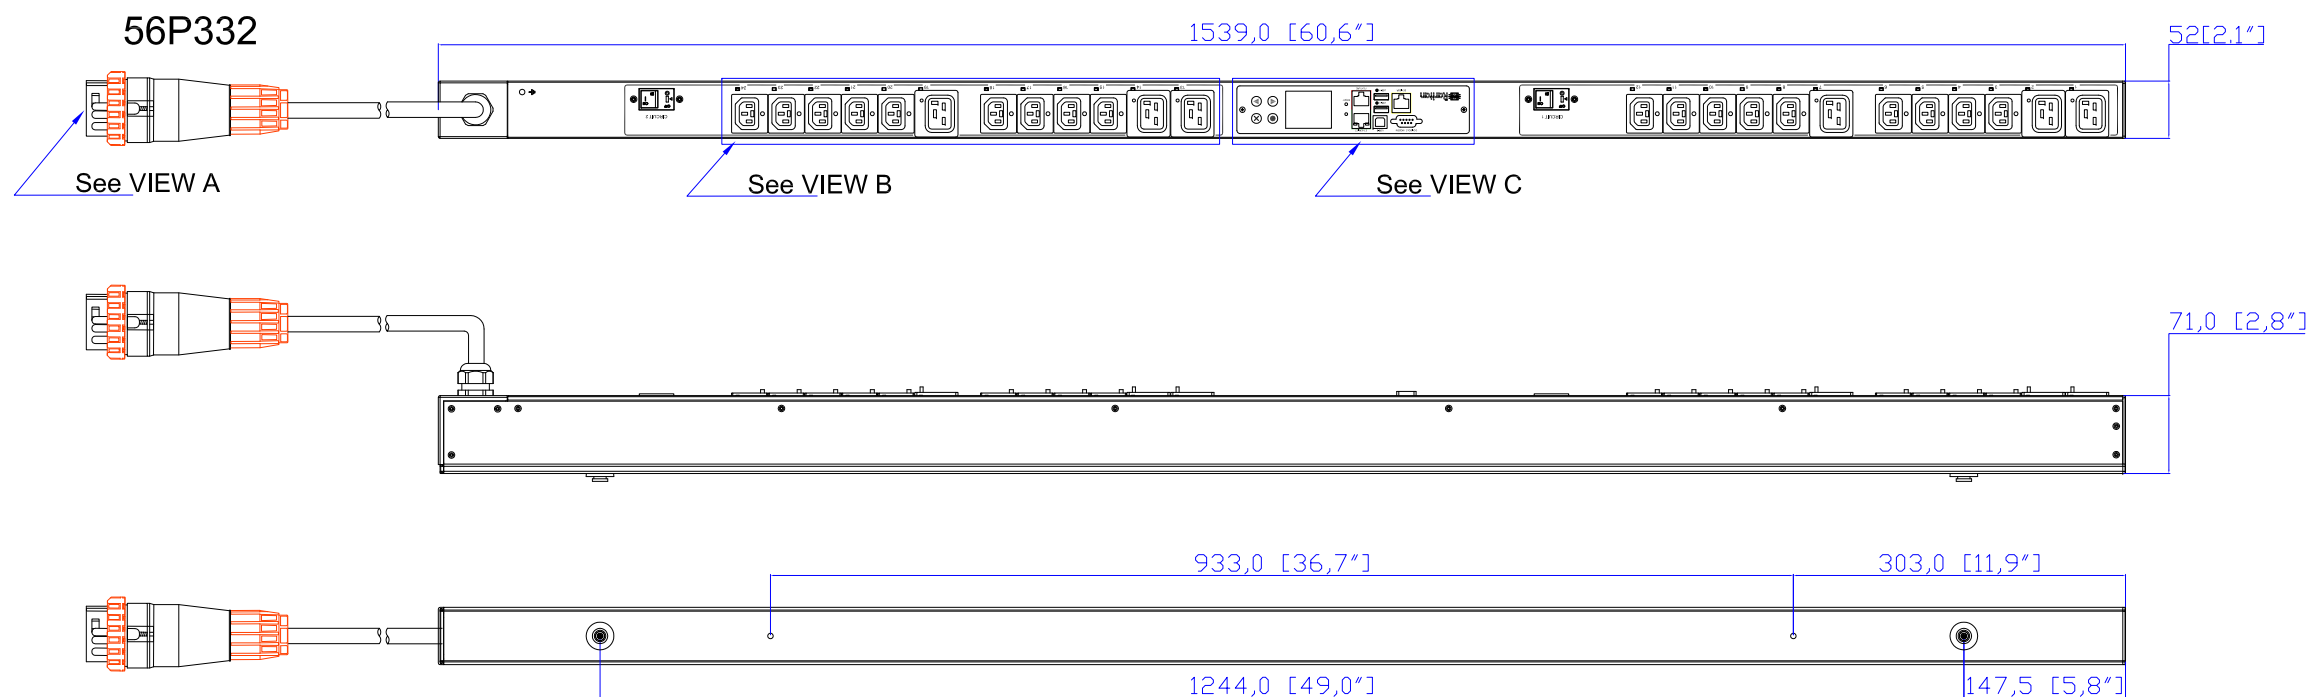

56P332

VIEW A

VIEW B

VIEW C

NOTES:
1. ALL DIMENSIONS ARE MILLIMETERS [INCHES].

DRAWN : EVALin Nov. 14, 2014
ENGINEER: Siang_H Nov. 14, 2014
APPROVED: Tom_H Nov. 14, 2014

PROJECTION THIRD ANGLE
DO NOT SCALE DRAWING
SHEET 1 OF 1

TITLE:
iPDU Zero U
Single Phase, 32A/240V
Plug Type: 56P332
Outlet Type: (18) Locking C13, (6) Locking C19

DWG NO. **MPX3-5498A1-E2G1 & MPX3-4498A1-E2G1** REV. **0A**