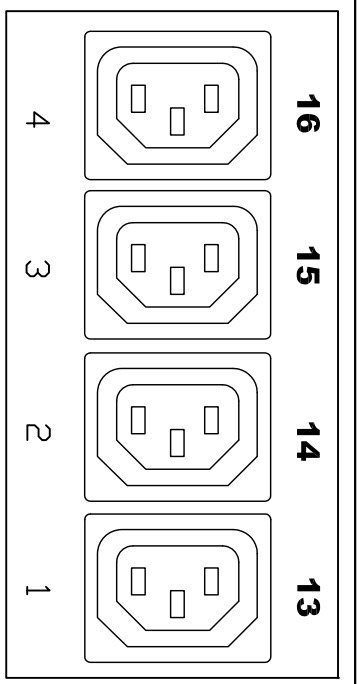

AC TERMINAL, 24A

MODULE 1

MSP430 2 - 4~1

MSP430 1 - 4~1

MODULE 2

MSP430 4 - 4~1

MSP430 3 - 4~1

MODULE 3

MSP430 6 - 4~1

MSP430 5 - 4~1

<p>Raritan A brand of Legrand</p>		<p>PROJECTION THIRD ANGLE</p>	<p>DO NOT SCALE DRAWING SHEET 1 OF 1</p>	<p>TITLE: IPDU 0U, Metered & Switched, Three phase 24A / 208-240V Input : 24A Terminal 3P Output : (2) C13, (3) C19</p>	<p>DWG NO. TPX3-5523X</p>	<p>REV. 2A</p>
<p>Drawing Maker: Albert Lee</p>	<p>AUG/16/2017</p>	<p>Design Engineer:</p>	<p>Approver: Alex Lee</p>	<p>AUG/16/2017</p>		