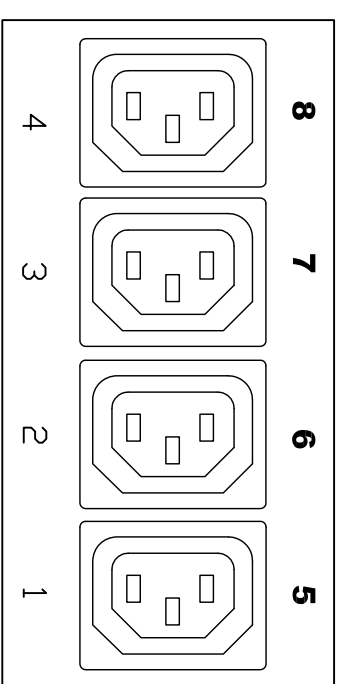

AC TERMINAL, 24A

MODULE 1

MSP430 2 - 4~1

MSP430 1 - 4~1

MODULE 2

MSP430 4 - 4~1

MSP430 3 - 4~1

MODULE 3

MSP430 6 - 4~1

MSP430 5 - 4~1

<p>Raritan A brand of Legrand</p>		<p>PROJECTION THIRD ANGLE</p>	<p>DO NOT SCALE DRAWING SHEET 1 OF 1</p>	<p>TITLE: IPDU 0U, Metered & Switched, Three phase 24A / 208-240V Input : 24A Terminal 3P Output : (2) C13, (3) C19</p>	<p>DWG NO. TPX3-5523X</p>	<p>REV. 2A</p>
<p>Drawing Maker: Albert Lee</p>	<p>AUG/16/2017</p>	<p>Design Engineer:</p>	<p>Approver: Alex Lee</p>	<p>AUG/16/2017</p>		