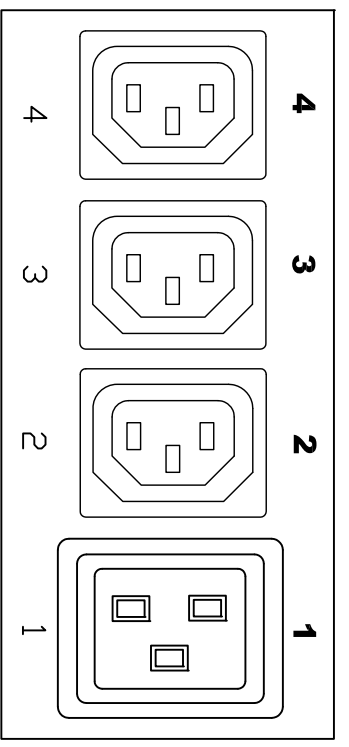

AC TERMINAL, 24A

MODULE 1

MSP430 2 - 4~1

MSP430 1 - 4~1

MODULE 2

MSP430 4 - 4~1

MSP430 3 - 4~1

MODULE 3

MSP430 6 - 4~1

MSP430 5 - 4~1

<p>Raritan A brand of Legrand</p>		<p>PROJECTION THIRD ANGLE</p>	<p>DO NOT SCALE DRAWING SHEET 1 OF 1</p>	<p>TITLE: IPDU 0U, Metered & Switched, Three phase 24A / 208-240V Input : 24A Terminal 3P Output : (2) C13, (3) C19</p>	<p>DWG NO. TPX3-5523X</p>	<p>REV. 2A</p>
<p>Drawing Maker: Albert Lee</p>	<p>AUG/16/2017</p>	<p>Design Engineer:</p>	<p>Approver: Alex Lee</p>	<p>AUG/16/2017</p>		