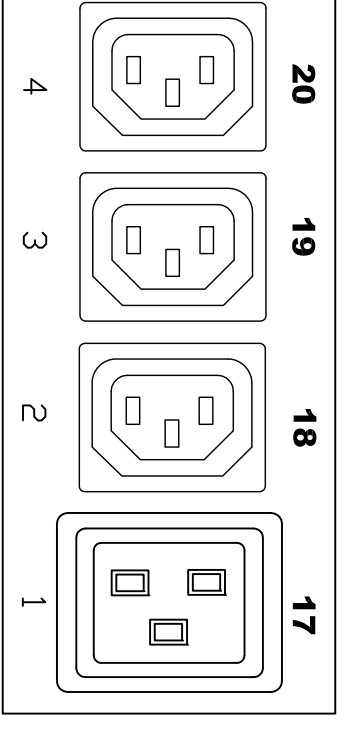

AC TERMINAL, 24A

MODULE 1

MSP430 2 - 4~1

MSP430 1 - 4~1

MODULE 2

MSP430 4 - 4~1

MSP430 3 - 4~1

MODULE 3

MSP430 6 - 4~1

MSP430 5 - 4~1

<p>Raritan A brand of Legrand</p>		<p>PROJECTION THIRD ANGLE</p>	<p>DO NOT SCALE DRAWING SHEET 1 OF 1</p>	<p>TITLE: IPDU 0U, Metered & Switched, Three phase 24A / 208-240V Input : 24A Terminal 3P Output : (2) C13, (3) C19</p>	<p>DWG NO. TPX3-5523X</p>	<p>REV. 2A</p>
<p>Drawing Maker: Albert Lee</p>	<p>AUG/16/2017</p>	<p>Design Engineer:</p>	<p>Approver: Alex Lee</p>	<p>AUG/16/2017</p>		