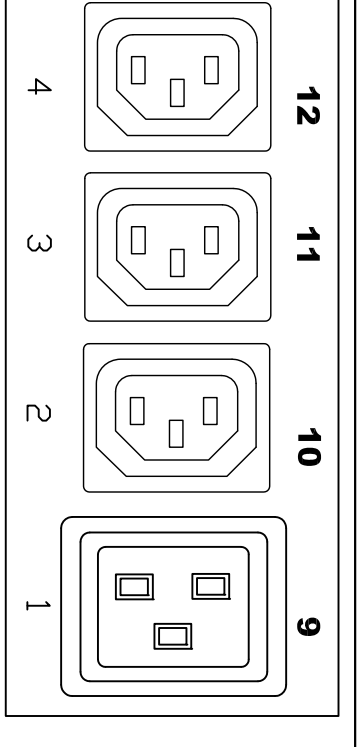

AC TERMINAL, 24A

MODULE 1

MSP430 2 - 4~1

MSP430 1 - 4~1

MODULE 2

MSP430 4 - 4~1

MSP430 3 - 4~1

MODULE 3

MSP430 6 - 4~1

MSP430 5 - 4~1

<p>Raritan A brand of Legrand</p>		<p>PROJECTION THIRD ANGLE</p>	<p>DO NOT SCALE DRAWING SHEET 1 OF 1</p>	<p>TITLE: IPDU 0U, Metered & Switched, Three phase 24A / 208-240V Input : 24A Terminal 3P Output : (2) C13, (3) C19</p>	<p>DWG NO. TPX3-5523X</p>	<p>REV. 2A</p>
<p>Drawing Maker: Albert Lee</p>	<p>AUG/16/2017</p>	<p>Design Engineer:</p>	<p>Approver: Alex Lee</p>	<p>AUG/16/2017</p>		