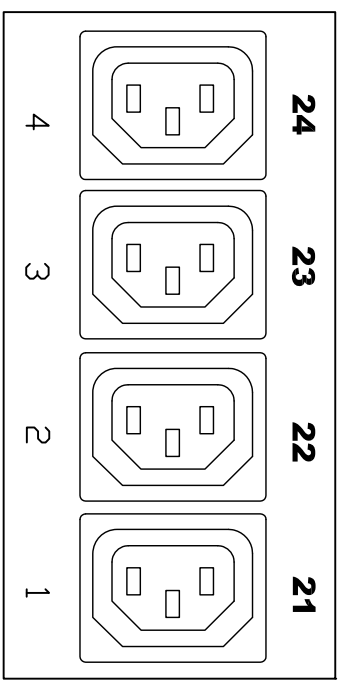

AC TERMINAL, 24A

MODULE 1

MSP430 2 - 4~1

MSP430 1 - 4~1

MODULE 2

MSP430 4 - 4~1

MSP430 3 - 4~1

MODULE 3

MSP430 6 - 4~1

MSP430 5 - 4~1

<p>Raritan A brand of Legrand</p>		<p>PROJECTION THIRD ANGLE</p>	<p>DO NOT SCALE DRAWING SHEET 1 OF 1</p>	<p>TITLE: IPDU 0U, Metered & Switched, Three phase 24A / 208-240V Input : 24A Terminal 3P Output : (2) C13, (3) C19</p>	<p>DWG NO. TPX3-5523X</p>	<p>REV. 2A</p>
<p>Drawing Maker: Albert Lee</p>	<p>AUG/16/2017</p>	<p>Design Engineer:</p>	<p>Approver: Alex Lee</p>	<p>AUG/16/2017</p>		