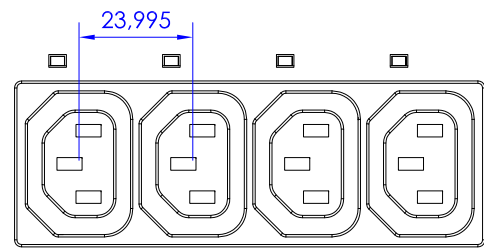

CS8365C

VIEW A

VIEW B

VIEW C

NOTES:

1. ALL DIMENSIONS ARE MILLIMETERS [INCHES].

Raritan
www.raritan.com

DRAWN :	Tom Hsueh	May. 26. 2015
ENGINEER:	Sam Liu	May. 26. 2015
APPROVED:	Tom Hsueh	May. 05. 2015

PROJECTION THIRD ANGLE
DO NOT SCALE DRAWING
SHEET 1 OF 1

THIS DRAWING AND SPECIFICATIONS HEREIN ARE THE PROPERTY OF RARITAN, Inc. AND SHALL NOT BE COPIED, REPRODUCED OR USED, IN WHOLE OR IN PART, AS THE BASIS FOR THE MANUFACTURE OR SALE OF ITEMS WITHOUT WRITTEN PERMISSION FROM RARITAN, Inc. THIS DRAWING IS BASED UPON LATEST AVAILABLE INFORMATION AND IS SUBJECT TO CHANGE WITHOUT NOTICE.

TITLE: iPDU Zero U
Three Phase, 40A/208-240V
Plug Type: CS8365C
Outlet Type: (24) IEC320 C13

DWG NO. **MPX3-5540-M10N5 & MPX3-4540-M10N5** REV. **0A**