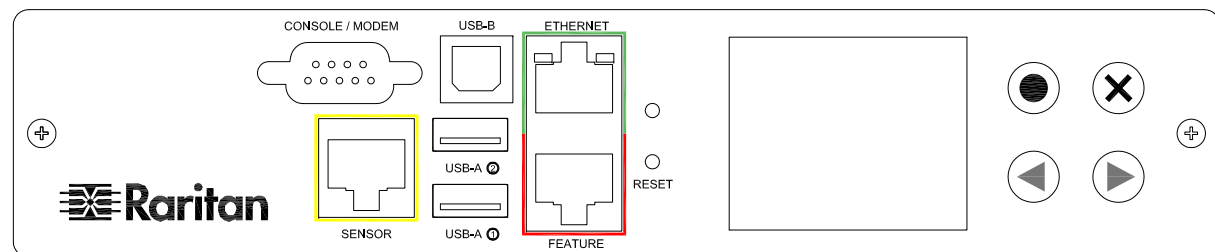

CS8365C

VIEW A

VIEW B

VIEW C

NOTES:

1. ALL DIMENSIONS ARE MILLIMETERS [INCHES].

Raritan
www.raritan.com

DRAWN :	Tom Hsueh	May. 26. 2015
ENGINEER:	Sam Liu	May. 26. 2015
APPROVED:	Tom Hsueh	May. 05. 2015

PROJECTION THIRD ANGLE
DO NOT SCALE DRAWING
SHEET 1 OF 1

THIS DRAWING AND SPECIFICATIONS HEREIN ARE THE PROPERTY OF RARITAN, Inc. AND SHALL NOT BE COPIED, REPRODUCED OR USED, IN WHOLE OR IN PART, AS THE BASIS FOR THE MANUFACTURE OR SALE OF ITEMS WITHOUT WRITTEN PERMISSION FROM RARITAN, Inc. THIS DRAWING IS BASED UPON LATEST AVAILABLE INFORMATION AND IS SUBJECT TO CHANGE WITHOUT NOTICE.

TITLE: iPDU Zero U
Three Phase, 40A/208-240V
Plug Type: CS8365C
Outlet Type: (24) IEC320 C13

DWG NO. **MPX3-5540-M10N5 & MPX3-4540-M10N5** REV. **0A**