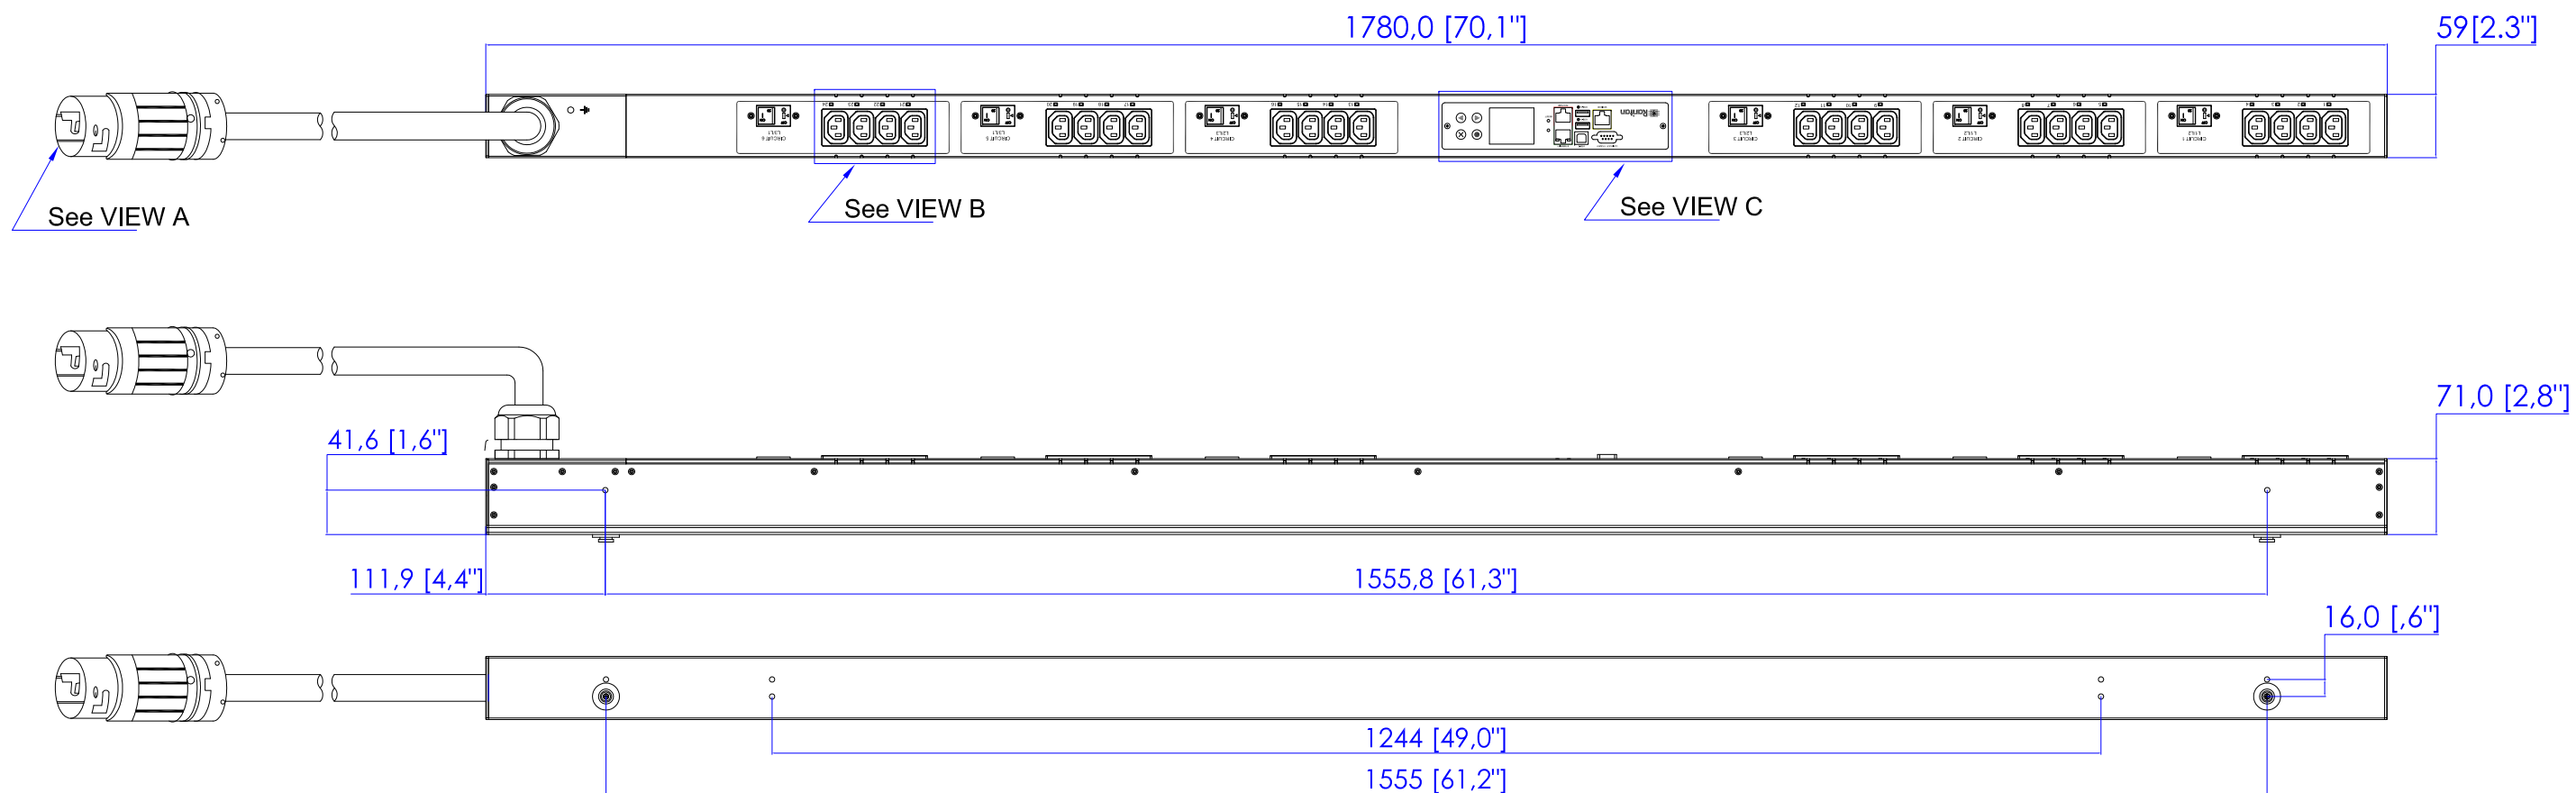

CS8365C

VIEW A

VIEW B

VIEW C

NOTES:

1. ALL DIMENSIONS ARE MILLIMETERS [INCHES].

Raritan
www.raritan.com

DRAWN :	Tom Hsueh	May. 26. 2015
ENGINEER:	Sam Liu	May. 26. 2015
APPROVED:	Tom Hsueh	May. 05. 2015

PROJECTION THIRD ANGLE
DO NOT SCALE DRAWING
SHEET 1 OF 1

THIS DRAWING AND SPECIFICATIONS HEREIN ARE THE PROPERTY OF RARITAN, Inc. AND SHALL NOT BE COPIED, REPRODUCED OR USED, IN WHOLE OR IN PART, AS THE BASIS FOR THE MANUFACTURE OR SALE OF ITEMS WITHOUT WRITTEN PERMISSION FROM RARITAN, Inc. THIS DRAWING IS BASED UPON LATEST AVAILABLE INFORMATION AND IS SUBJECT TO CHANGE WITHOUT NOTICE.

TITLE: iPDU Zero U
Three Phase, 40A/208-240V
Plug Type: CS8365C
Outlet Type: (24) IEC320 C13

DWG NO. **MPX3-5540-M10N5 & MPX3-4540-M10N5** REV. **0A**