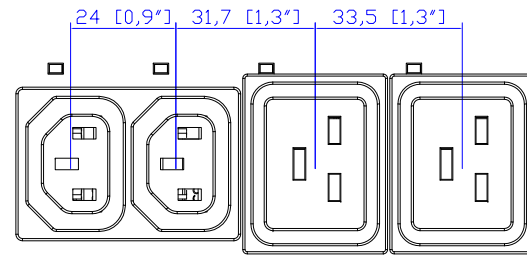

CS8365C

VIEW A

VIEW B

VIEW C

NOTES:  
1.ALL DIMENSIONS ARE MILLIMETERS[INCHES].

DO NOT SCALE DRAWING

SHEET 1 OF 1

THIS DRAWING AND SPECIFICATIONS HEREIN ARE THE PROPERTY OF RARITAN, INC. AND SHALL NOT BE COPIED, REPRODUCED OR USED, IN WHOLE OR IN PART, AS THE BASIS FOR THE MANUFACTURE OR SALE OF ITEMS WITHOUT WRITTEN PERMISSION FROM RARITAN, INC. THIS DRAWING IS BASED UPON LATEST AVAILABLE INFORMATION AND IS SUBJECT TO CHANGE WITHOUT NOTICE.

Drawing Maker: EVA LIN Nov. 27, 2014  
Design Engineer: Sam\_L Nov. 27, 2014  
Approver: Tom\_H Nov. 27, 2014

TITLE:  
iPDU Zero U  
Three phase 40A / 208V-240V  
Plug Type:CS8365C  
Outlet Type:(12)IEC320 C13,(12)IEC320 C19