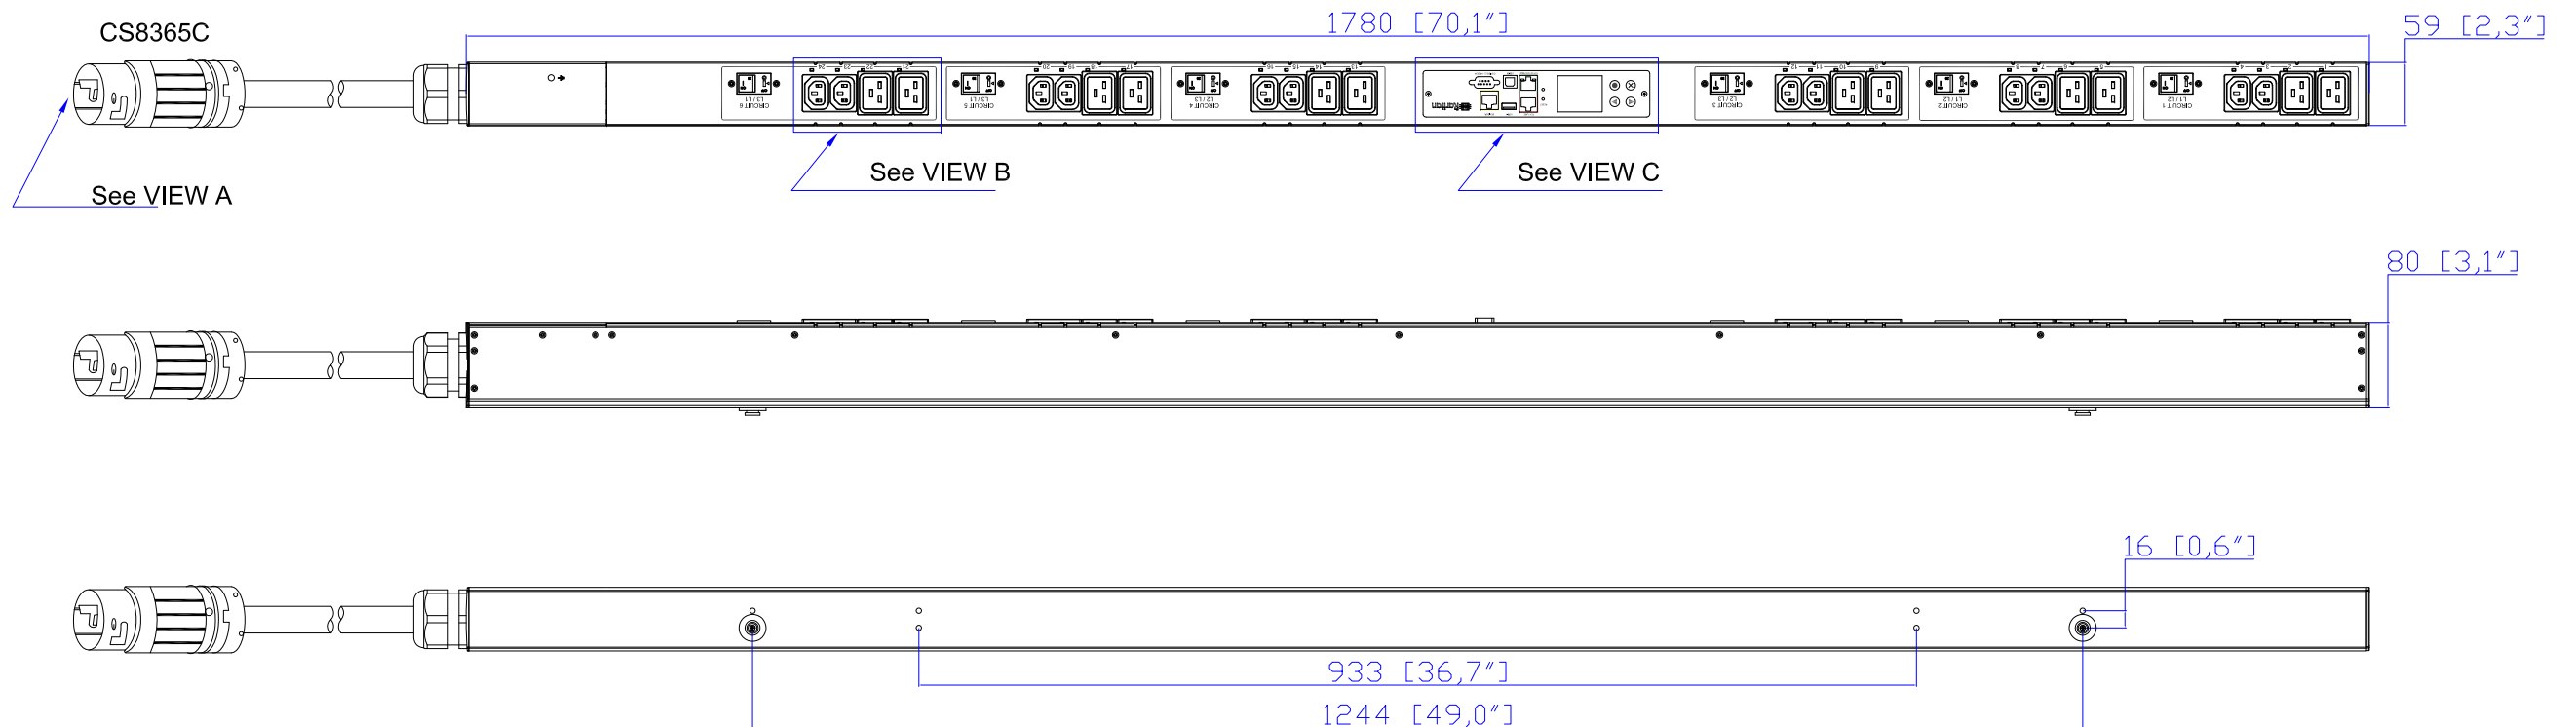

CS8365C

VIEW A

VIEW B

VIEW C

NOTES:  
1.ALL DIMENSIONS ARE MILLIMETERS[INCHES].

DO NOT SCALE DRAWING

SHEET 1 OF 1

THIS DRAWING AND SPECIFICATIONS HEREIN ARE THE PROPERTY OF RARITAN, INC. AND SHALL NOT BE COPIED, REPRODUCED OR USED, IN WHOLE OR IN PART, AS THE BASIS FOR THE MANUFACTURE OR SALE OF ITEMS WITHOUT WRITTEN PERMISSION FROM RARITAN, INC. THIS DRAWING IS BASED UPON LATEST AVAILABLE INFORMATION AND IS SUBJECT TO CHANGE WITHOUT NOTICE.

Drawing Maker: EVA LIN Nov. 27, 2014  
Design Engineer: Sam\_L Nov. 27, 2014  
Approver: Tom\_H Nov. 27, 2014

TITLE:  
iPDU Zero U  
Three phase 40A / 208V-240V  
Plug Type:CS8365C  
Outlet Type:(12)IEC320 C13,(12)IEC320 C19