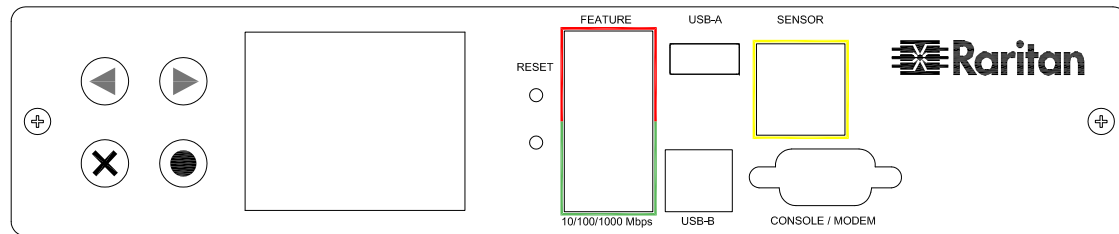

CS8365C

VIEW A

VIEW B

VIEW C

NOTES:
1.ALL DIMENSIONS ARE MILLIMETERS[INCHES].

DO NOT SCALE DRAWING

SHEET 1 OF 1

THIS DRAWING AND SPECIFICATIONS HEREIN ARE THE PROPERTY OF RARITAN, INC. AND SHALL NOT BE COPIED, REPRODUCED OR USED, IN WHOLE OR IN PART, AS THE BASIS FOR THE MANUFACTURE OR SALE OF ITEMS WITHOUT WRITTEN PERMISSION FROM RARITAN, INC. THIS DRAWING IS BASED UPON LATEST AVAILABLE INFORMATION AND IS SUBJECT TO CHANGE WITHOUT NOTICE.

Drawing Maker: EVA LIN Nov. 27, 2014
Design Engineer: Sam_L Nov. 27, 2014
Approver: Tom_H Nov. 27, 2014

TITLE:
iPDU Zero U
Three phase 40A / 208V-240V
Plug Type:CS8365C
Outlet Type:(12)IEC320 C13,(12)IEC320 C19

DWG NO. **MPX3-5547U-G1 & MPX3-4547U-G1** REV. **0A**