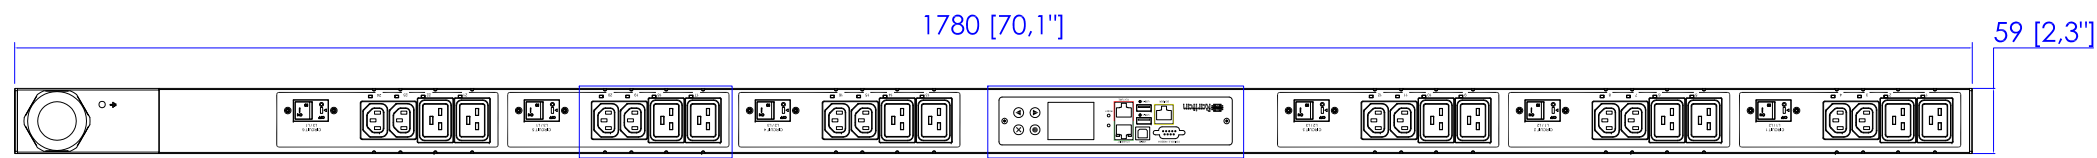

1. KST RNBS 22-6 or equivalent terminals for 4 AWG Wire
2. Inside diameter 6.4 mm & Outside diameter 8.8mm ring for M6 screw

VIEW D

VIEW B

Option 1.

Option 2.

Option 3.

VIEW C

131.5 [5.2"]

See VIEW A

See VIEW B

15 [0.6"]

See VIEW D

VIEW A

80 [3.1"]

See VIEW C

268 [10.6"]

933 [36.7"]

1244 [49.0"]

NOTES:

1. ALL DIMENSIONS ARE MILLIMETERS [INCHES].

Drawing Maker:	Tom Hsueh	Mar. 31. 2016
Design Engineer:	Siang Hung	Mar. 31. 2016
Approver:	Tom Hsueh	Mar. 31. 2016

PROJECTION
THIRD ANGLE

TITLE:
iPDU Zero U
Three Phase, 48A/208-240V
Plug Type: 48A Terminal 3P
Outlet Type: (12) IEC320 C13, (12) IEC320 C19

DWG NO. **MPX3-5551X & MPX3-4551X**

REV. **0A**