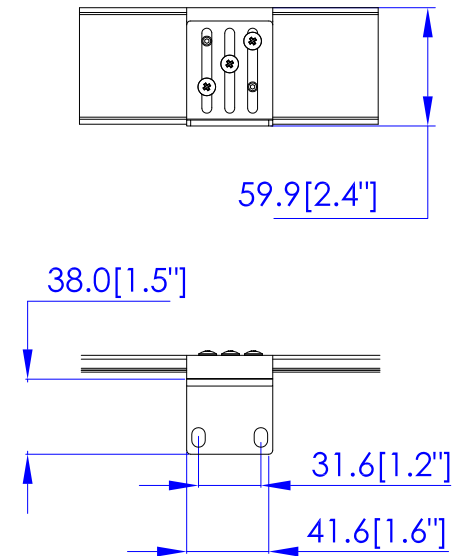

1. KST RNBS 22-6 or equivalent terminals for 4 AWG Wire
2. Inside diameter 6.4 mm & Outside diameter 8.8mm ring for M6 screw

VIEW D

VIEW B

Option 1.

Option 2.

Option 3.

VIEW C

131.5 [5.2"]

See VIEW A

See VIEW B

15 [0.6"]

See VIEW D

VIEW A

80 [3.1"]

See VIEW C

268 [10.6"]

933 [36.7"]

1244 [49.0"]

NOTES:

1. ALL DIMENSIONS ARE MILLIMETERS [INCHES].

Drawing Maker:	Tom Hsueh	Mar. 31. 2016
Design Engineer:	Siang Hung	Mar. 31. 2016
Approver:	Tom Hsueh	Mar. 31. 2016

PROJECTION
THIRD ANGLE

TITLE:
iPDU Zero U
Three Phase, 48A/208-240V
Plug Type: 48A Terminal 3P
Outlet Type: (12) IEC320 C13, (12) IEC320 C19

DWG NO. **MPX3-5551X & MPX3-4551X**

REV. **0A**