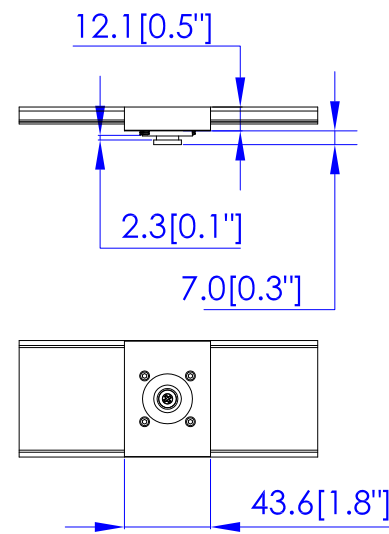

1. KST RNBS 22-6 or equivalent terminals for 4 AWG Wire
2. Inside diameter 6.4 mm & Outside diameter 8.8mm ring for M6 screw

VIEW D

VIEW B

Option 1.

Option 2.

Option 3.

VIEW C

131.5 [5.2"]

See VIEW A

See VIEW B

15 [0.6"]

See VIEW D

VIEW A

80 [3.1"]

See VIEW C

268 [10.6"]

933 [36.7"]

1244 [49.0"]

NOTES:

1. ALL DIMENSIONS ARE MILLIMETERS [INCHES].

Drawing Maker:	Tom Hsueh	Mar. 31. 2016
Design Engineer:	Siang Hung	Mar. 31. 2016
Approver:	Tom Hsueh	Mar. 31. 2016

PROJECTION
THIRD ANGLE

TITLE:
iPDU Zero U
Three Phase, 48A/208-240V
Plug Type: 48A Terminal 3P
Outlet Type: (12) IEC320 C13, (12) IEC320 C19

DWG NO. **MPX3-5551X & MPX3-4551X**

REV. **0A**