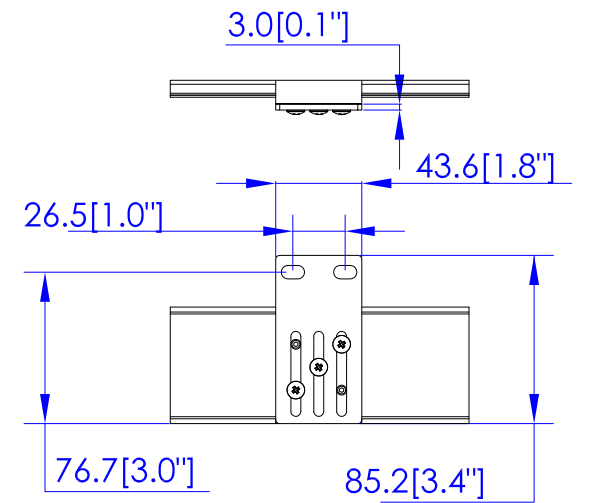

1. KST RNBS 22-6 or equivalent terminals for 4 AWG Wire
2. Inside diameter 6.4 mm & Outside diameter 8.8mm ring for M6 screw

VIEW D

VIEW B

Option 1.

Option 2.

Option 3.

VIEW C

131.5 [5.2"]

See VIEW A

See VIEW B

15 [0.6"]

See VIEW D

VIEW A

80 [3.1"]

See VIEW C

268 [10.6"]

933 [36.7"]

1244 [49.0"]

NOTES:

1. ALL DIMENSIONS ARE MILLIMETERS [INCHES].

Drawing Maker:	Tom Hsueh	Mar. 31. 2016
Design Engineer:	Siang Hung	Mar. 31. 2016
Approver:	Tom Hsueh	Mar. 31. 2016

PROJECTION
THIRD ANGLE

TITLE:
iPDU Zero U
Three Phase, 48A/208-240V
Plug Type: 48A Terminal 3P
Outlet Type: (12) IEC320 C13, (12) IEC320 C19

DWG NO. **MPX3-5551X & MPX3-4551X**

REV. **0A**