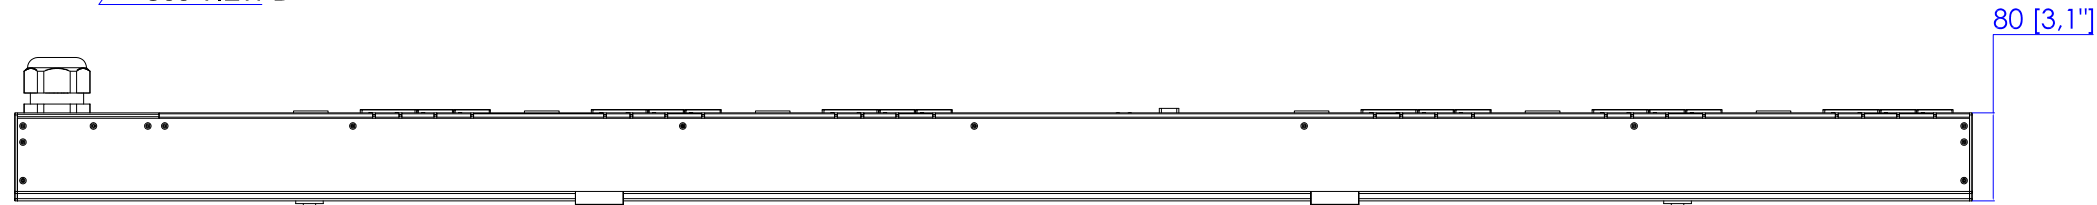

See VIEW A

See VIEW B

15 [0.6"]

See VIEW D

VIEW A

80 [3.1"]

See VIEW C

268 [10.6"]

933 [36.7"]

1244 [49.0"]

NOTES:

1. ALL DIMENSIONS ARE MILLIMETERS [INCHES].

Drawing Maker:	Tom Hsueh	Mar. 31. 2016
Design Engineer:	Siang Hung	Mar. 31. 2016
Approver:	Tom Hsueh	Mar. 31. 2016

PROJECTION
THIRD ANGLE

TITLE:
iPDU Zero U
Three Phase, 48A/208-240V
Plug Type: 48A Terminal 3P
Outlet Type: (12) IEC320 C13, (12) IEC320 C19

DWG NO. **MPX3-5551X & MPX3-4551X**

REV. **0A**