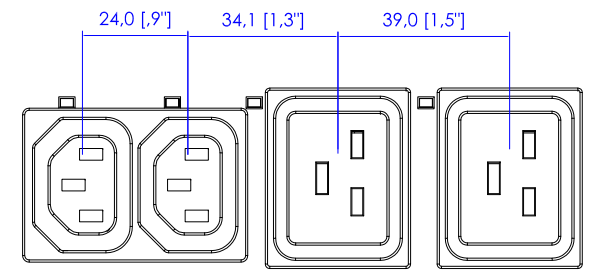

1. KST RNBS 22-6 or equivalent terminals for 4 AWG Wire
2. Inside diameter 6.4 mm & Outside diameter 8.8mm ring for M6 screw

VIEW D

VIEW B

Option 1.

Option 2.

Option 3.

VIEW C

131.5 [5.2"]

See VIEW A

See VIEW B

15 [0.6"]

See VIEW D

VIEW A

80 [3.1"]

See VIEW C

268 [10.6"]

933 [36.7"]

1244 [49.0"]

NOTES:

1. ALL DIMENSIONS ARE MILLIMETERS [INCHES].

Drawing Maker:	Tom Hsueh	Mar. 31. 2016
Design Engineer:	Siang Hung	Mar. 31. 2016
Approver:	Tom Hsueh	Mar. 31. 2016

PROJECTION
THIRD ANGLE

TITLE:
iPDU Zero U
Three Phase, 48A/208-240V
Plug Type: 48A Terminal 3P
Outlet Type: (12) IEC320 C13, (12) IEC320 C19

DWG NO. **MPX3-5551X & MPX3-4551X**

REV. **0A**