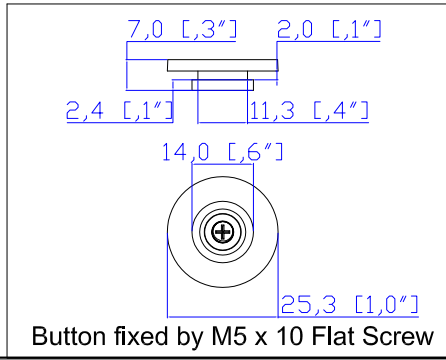

1. KST RNBS 22-6 or equivalent terminals for 4 AWG Wire
2. Inside diameter 6.4 mm & Outside diameter 8.8mm ring for M6 screw

VIEW A

VIEW B

VIEW C

VIEW D

- NOTES:
1. INSTALLATION SHALL COMPLY WITH ALL APPLICABLE NATIONAL, STATE AND LOCAL CODES.
 2. PLEASE REFER TO PRODUCT DOCUMENTATION FOR FURTHER INFORMATION.
 3. UNLESS OTHERWISE SPECIFIED, ALL DIMENSIONS ARE IN MILLIMETERS (INCHES).
 4. MOUNTING BUTTON IS AN ALTERNATIVE MOUNTING METHOD TO THE TOOLLESS MOUNT FOR 3RD PARTY ENCLOSURE. BUTTON IS PROVIDED WITH THE UNIT. DETAILED INSTALLATION INSTRUCTIONS CAN BE FOUND IN THE PROVIDED MANUAL.
 5. BRACKET KITS TO MOUNT TO SPECIFIC 3RD PARTY ENCLOSURES ARE AVAILABLE AS OPTIONS.
 6. LENGTH OF THE CORD IS 3000MM +/- 70MM
 7. DIMENSION TOLERANCE: LENGTH +/- 3MM, WIDTH +/- 1MM, DEPTH +/- 0.5MM
 8. REFER TO THE TABLE FOR DETAIL CORD LENGTH DEFINITION

<p>Raritan A brand of legrand</p>		PROJECTION THIRD ANGLE DO NOT SCALE DRAWING SHEET 1 OF 1	TITLE: iPDU Zero U Three phase, 48A/208-240V Plug Type: 48A Terminal 3P Output Type: C13 (12), C19 (12)	
			DWG NO: MPX3-5551XV-V2 M5 & MPX3-4551XV-V2 M5 MODEL NO: PX3-5551XV-V2 & PX3-4551XV-V2 PX3-5551XV-V2M5 & PX3-4551XV-V2M5	
Drawing Maker: EVA LIN	June 15, 2017	THIS DRAWING AND SPECIFICATIONS HEREIN ARE THE PROPERTY OF RARITAN, Inc. AND SHALL NOT BE COPIED, REPRODUCED OR USED, IN WHOLE OR IN PART, AS THE BASIS FOR THE MANUFACTURE OR SALE OF ITEMS WITHOUT WRITTEN PERMISSION FROM RARITAN, Inc. THIS DRAWING IS BASED UPON LATEST AVAILABLE INFORMATION AND IS SUBJECT TO CHANGE WITHOUT NOTICE.		
Design Engineer: Siang_H	June 15, 2017			
Approver: Tom_H	June 15, 2017			
		REV. 2A		