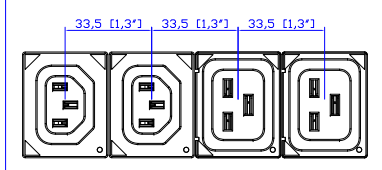

1. KST RNBS 22-6 or equivalent terminals for 4 AWG Wire
2. Inside diameter 6.4 mm & Outside diameter 8.8mm ring for M6 screw

VIEW A

VIEW B

VIEW C

VIEW D

- NOTES:
1. INSTALLATION SHALL COMPLY WITH ALL APPLICABLE NATIONAL, STATE AND LOCAL CODES.
 2. PLEASE REFER TO PRODUCT DOCUMENTATION FOR FURTHER INFORMATION.
 3. UNLESS OTHERWISE SPECIFIED, ALL DIMENSIONS ARE IN MILLIMETERS (INCHES).
 4. MOUNTING BUTTON IS AN ALTERNATIVE MOUNTING METHOD TO THE TOOLLESS MOUNT FOR 3RD PARTY ENCLOSURE. BUTTON IS PROVIDED WITH THE UNIT. DETAILED INSTALLATION INSTRUCTIONS CAN BE FOUND IN THE PROVIDED MANUAL.
 5. BRACKET KITS TO MOUNT TO SPECIFIC 3RD PARTY ENCLOSURES ARE AVAILABLE AS OPTIONS.
 6. LENGTH OF THE CORD IS 3000MM +/- 70MM
 7. DIMENSION TOLERANCE: LENGTH +/- 3MM, WIDTH +/- 1MM, DEPTH +/- 0.5MM
 8. REFER TO THE TABLE FOR DETAIL CORD LENGTH DEFINITION

<p>Raritan A brand of legrand</p>		PROJECTION THIRD ANGLE DO NOT SCALE DRAWING SHEET 1 OF 1	TITLE: iPDU Zero U Three phase, 48A/208-240V Plug Type: 48A Terminal 3P Output Type: C13 (12), C19 (12)	
			DWG NO: MPX3-5551XV-V2 M5 & MPX3-4551XV-V2 M5 MODEL NO: PX3-5551XV-V2 & PX3-4551XV-V2 PX3-5551XV-V2M5 & PX3-4551XV-V2M5	
Drawing Maker: EVA LIN	June 15, 2017	THIS DRAWING AND SPECIFICATIONS HEREIN ARE THE PROPERTY OF RARITAN, Inc. AND SHALL NOT BE COPIED, REPRODUCED OR USED, IN WHOLE OR IN PART, AS THE BASIS FOR THE MANUFACTURE OR SALE OF ITEMS WITHOUT WRITTEN PERMISSION FROM RARITAN, Inc. THIS DRAWING IS BASED UPON LATEST AVAILABLE INFORMATION AND IS SUBJECT TO CHANGE WITHOUT NOTICE.		
Design Engineer: Siang_H	June 15, 2017			
Approver: Tom_H	June 15, 2017			
		REV. 2A		