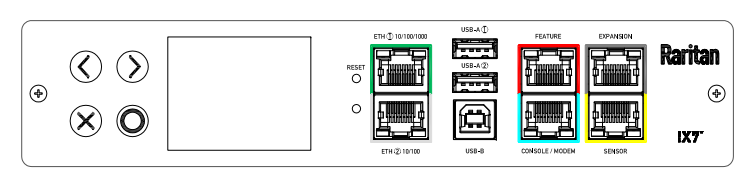

1. KST RNBS 22-6 or equivalent terminals for 4 AWG Wire
2. Inside diameter 6.4 mm & Outside diameter 8.8mm ring for M6 screw

VIEW A

VIEW B

VIEW C

VIEW D

- NOTES:
1. INSTALLATION SHALL COMPLY WITH ALL APPLICABLE NATIONAL, STATE AND LOCAL CODES.
 2. PLEASE REFER TO PRODUCT DOCUMENTATION FOR FURTHER INFORMATION.
 3. UNLESS OTHERWISE SPECIFIED, ALL DIMENSIONS ARE IN MILLIMETERS (INCHES).
 4. MOUNTING BUTTON IS AN ALTERNATIVE MOUNTING METHOD TO THE TOOLLESS MOUNT FOR 3RD PARTY ENCLOSURE. BUTTON IS PROVIDED WITH THE UNIT. DETAILED INSTALLATION INSTRUCTIONS CAN BE FOUND IN THE PROVIDED MANUAL.
 5. BRACKET KITS TO MOUNT TO SPECIFIC 3RD PARTY ENCLOSURES ARE AVAILABLE AS OPTIONS.
 6. LENGTH OF THE CORD IS 3000MM +/- 70MM
 7. DIMENSION TOLERANCE: LENGTH +/- 3MM, WIDTH +/- 1MM, DEPTH +/- 0.5MM
 8. REFER TO THE TABLE FOR DETAIL CORD LENGTH DEFINITION

<p>Raritan A brand of legrand</p>		PROJECTION THIRD ANGLE DO NOT SCALE DRAWING SHEET 1 OF 1	TITLE: iPDU Zero U Three phase, 48A/208-240V Plug Type: 48A Terminal 3P Output Type: C13 (12), C19 (12)	
			DWG NO: MPX3-5551XV-V2 M5 & MPX3-4551XV-V2 M5 MODEL NO: PX3-5551XV-V2 & PX3-4551XV-V2 PX3-5551XV-V2M5 & PX3-4551XV-V2M5	
Drawing Maker: EVA LIN	June 15, 2017	THIS DRAWING AND SPECIFICATIONS HEREIN ARE THE PROPERTY OF RARITAN, Inc. AND SHALL NOT BE COPIED, REPRODUCED OR USED, IN WHOLE OR IN PART, AS THE BASIS FOR THE MANUFACTURE OR SALE OF ITEMS WITHOUT WRITTEN PERMISSION FROM RARITAN, Inc. THIS DRAWING IS BASED UPON LATEST AVAILABLE INFORMATION AND IS SUBJECT TO CHANGE WITHOUT NOTICE.		
Design Engineer: Siang_H	June 15, 2017			
Approver: Tom_H	June 15, 2017			
		REV. 2A		