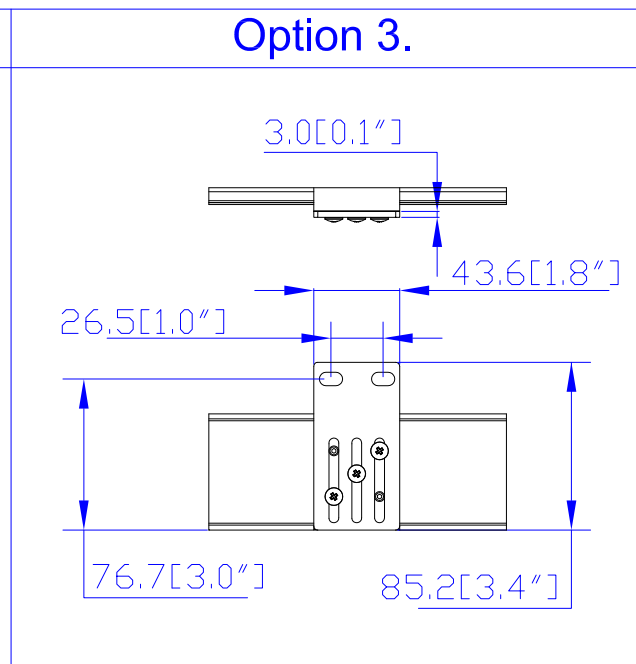

1. KST RNBS 22-6 or equivalent terminals for 4 AWG Wire
2. Inside diameter 6.4 mm & Outside diameter 8.8mm ring for M6 screw

VIEW A

VIEW B

VIEW C

VIEW D

- NOTES:
1. INSTALLATION SHALL COMPLY WITH ALL APPLICABLE NATIONAL, STATE AND LOCAL CODES.
 2. PLEASE REFER TO PRODUCT DOCUMENTATION FOR FURTHER INFORMATION.
 3. UNLESS OTHERWISE SPECIFIED, ALL DIMENSIONS ARE IN MILLIMETERS (INCHES).
 4. MOUNTING BUTTON IS AN ALTERNATIVE MOUNTING METHOD TO THE TOOLLESS MOUNT FOR 3RD PARTY ENCLOSURE. BUTTON IS PROVIDED WITH THE UNIT. DETAILED INSTALLATION INSTRUCTIONS CAN BE FOUND IN THE PROVIDED MANUAL.
 5. BRACKET KITS TO MOUNT TO SPECIFIC 3RD PARTY ENCLOSURES ARE AVAILABLE AS OPTIONS.
 6. LENGTH OF THE CORD IS 3000MM +/- 70MM
 7. DIMENSION TOLERANCE: LENGTH +/- 3MM, WIDTH +/- 1MM, DEPTH +/- 0.5MM
 8. REFER TO THE TABLE FOR DETAIL CORD LENGTH DEFINITION

<p>Raritan A brand of legrand</p>		PROJECTION THIRD ANGLE DO NOT SCALE DRAWING SHEET 1 OF 1	TITLE: iPDU Zero U Three phase, 48A/208-240V Plug Type: 48A Terminal 3P Output Type: C13 (12), C19 (12)	
			DWG NO: MPX3-5551XV-V2 M5 & MPX3-4551XV-V2 M5 MODEL NO: PX3-5551XV-V2 & PX3-4551XV-V2 PX3-5551XV-V2M5 & PX3-4551XV-V2M5	
Drawing Maker: EVA LIN	June 15, 2017	THIS DRAWING AND SPECIFICATIONS HEREIN ARE THE PROPERTY OF RARITAN, Inc. AND SHALL NOT BE COPIED, REPRODUCED OR USED, IN WHOLE OR IN PART, AS THE BASIS FOR THE MANUFACTURE OR SALE OF ITEMS WITHOUT WRITTEN PERMISSION FROM RARITAN, Inc. THIS DRAWING IS BASED UPON LATEST AVAILABLE INFORMATION AND IS SUBJECT TO CHANGE WITHOUT NOTICE.		
Design Engineer: Siang_H	June 15, 2017			
Approver: Tom_H	June 15, 2017			
		REV. 2A		