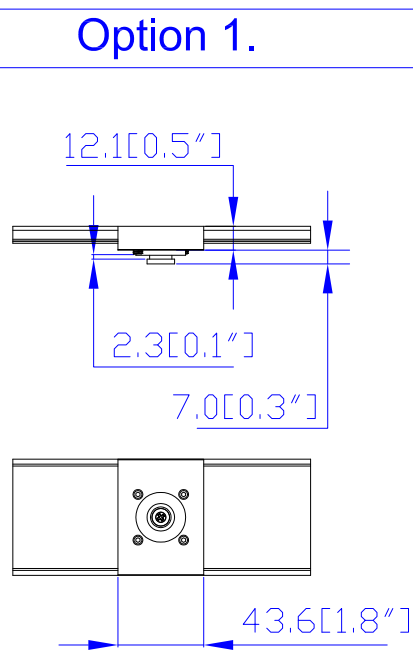

1. KST RNBS 22-6 or equivalent terminals for 4 AWG Wire
2. Inside diameter 6.4 mm & Outside diameter 8.8mm ring for M6 screw

VIEW A

VIEW B

VIEW C

VIEW D

- NOTES:
1. INSTALLATION SHALL COMPLY WITH ALL APPLICABLE NATIONAL, STATE AND LOCAL CODES.
 2. PLEASE REFER TO PRODUCT DOCUMENTATION FOR FURTHER INFORMATION.
 3. UNLESS OTHERWISE SPECIFIED, ALL DIMENSIONS ARE IN MILLIMETERS (INCHES).
 4. MOUNTING BUTTON IS AN ALTERNATIVE MOUNTING METHOD TO THE TOOLLESS MOUNT FOR 3RD PARTY ENCLOSURE. BUTTON IS PROVIDED WITH THE UNIT. DETAILED INSTALLATION INSTRUCTIONS CAN BE FOUND IN THE PROVIDED MANUAL.
 5. BRACKET KITS TO MOUNT TO SPECIFIC 3RD PARTY ENCLOSURES ARE AVAILABLE AS OPTIONS.
 6. LENGTH OF THE CORD IS 3000MM +/- 70MM
 7. DIMENSION TOLERANCE: LENGTH +/- 3MM, WIDTH +/- 1MM, DEPTH +/- 0.5MM
 8. REFER TO THE TABLE FOR DETAIL CORD LENGTH DEFINITION

<p>Raritan A brand of legrand</p>		PROJECTION THIRD ANGLE DO NOT SCALE DRAWING SHEET 1 OF 1	TITLE: iPDU Zero U Three phase, 48A/208-240V Plug Type: 48A Terminal 3P Output Type: C13 (12), C19 (12)	
			DWG NO: MPX3-5551XV-V2 M5 & MPX3-4551XV-V2 M5 MODEL NO: PX3-5551XV-V2 & PX3-4551XV-V2 PX3-5551XV-V2M5 & PX3-4551XV-V2M5	
Drawing Maker: EVA LIN	June 15, 2017	THIS DRAWING AND SPECIFICATIONS HEREIN ARE THE PROPERTY OF RARITAN, Inc. AND SHALL NOT BE COPIED, REPRODUCED OR USED, IN WHOLE OR IN PART, AS THE BASIS FOR THE MANUFACTURE OR SALE OF ITEMS WITHOUT WRITTEN PERMISSION FROM RARITAN, Inc. THIS DRAWING IS BASED UPON LATEST AVAILABLE INFORMATION AND IS SUBJECT TO CHANGE WITHOUT NOTICE.		
Design Engineer: Siang_H	June 15, 2017			
Approver: Tom_H	June 15, 2017			
		REV. 2A		