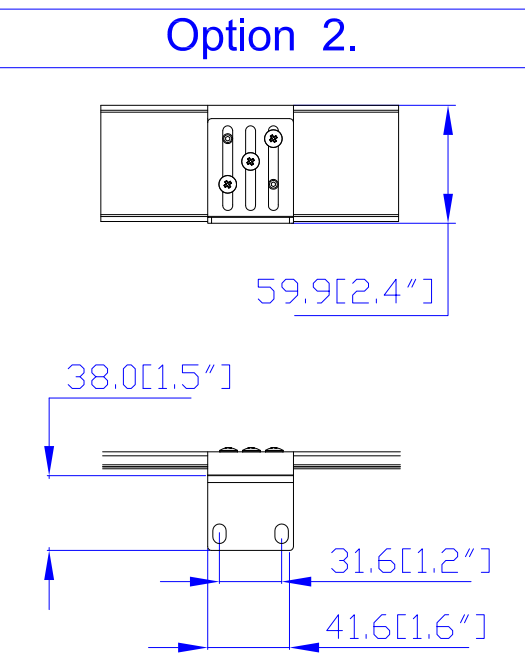

1. KST RNBS 22-6 or equivalent terminals for 4 AWG Wire
2. Inside diameter 6.4 mm & Outside diameter 8.8mm ring for M6 screw

VIEW A

VIEW B

VIEW C

VIEW D

- NOTES:
1. INSTALLATION SHALL COMPLY WITH ALL APPLICABLE NATIONAL, STATE AND LOCAL CODES.
 2. PLEASE REFER TO PRODUCT DOCUMENTATION FOR FURTHER INFORMATION.
 3. UNLESS OTHERWISE SPECIFIED, ALL DIMENSIONS ARE IN MILLIMETERS (INCHES).
 4. MOUNTING BUTTON IS AN ALTERNATIVE MOUNTING METHOD TO THE TOOLLESS MOUNT FOR 3RD PARTY ENCLOSURE. BUTTON IS PROVIDED WITH THE UNIT. DETAILED INSTALLATION INSTRUCTIONS CAN BE FOUND IN THE PROVIDED MANUAL.
 5. BRACKET KITS TO MOUNT TO SPECIFIC 3RD PARTY ENCLOSURES ARE AVAILABLE AS OPTIONS.
 6. LENGTH OF THE CORD IS 3000MM +/- 70MM
 7. DIMENSION TOLERANCE: LENGTH +/- 3MM, WIDTH +/- 1MM, DEPTH +/- 0.5MM
 8. REFER TO THE TABLE FOR DETAIL CORD LENGTH DEFINITION

<p>Raritan A brand of legrand</p>		PROJECTION THIRD ANGLE DO NOT SCALE DRAWING SHEET 1 OF 1	TITLE: iPDU Zero U Three phase, 48A/208-240V Plug Type: 48A Terminal 3P Output Type: C13 (12), C19 (12)	
			DWG NO: MPX3-5551XV-V2 M5 & MPX3-4551XV-V2 M5 MODEL NO: PX3-5551XV-V2 & PX3-4551XV-V2 PX3-5551XV-V2M5 & PX3-4551XV-V2M5	
Drawing Maker: EVA LIN	June 15, 2017	THIS DRAWING AND SPECIFICATIONS HEREIN ARE THE PROPERTY OF RARITAN, Inc. AND SHALL NOT BE COPIED, REPRODUCED OR USED, IN WHOLE OR IN PART, AS THE BASIS FOR THE MANUFACTURE OR SALE OF ITEMS WITHOUT WRITTEN PERMISSION FROM RARITAN, Inc. THIS DRAWING IS BASED UPON LATEST AVAILABLE INFORMATION AND IS SUBJECT TO CHANGE WITHOUT NOTICE.		
Design Engineer: Siang_H	June 15, 2017			
Approver: Tom_H	June 15, 2017			
		REV. 2A		