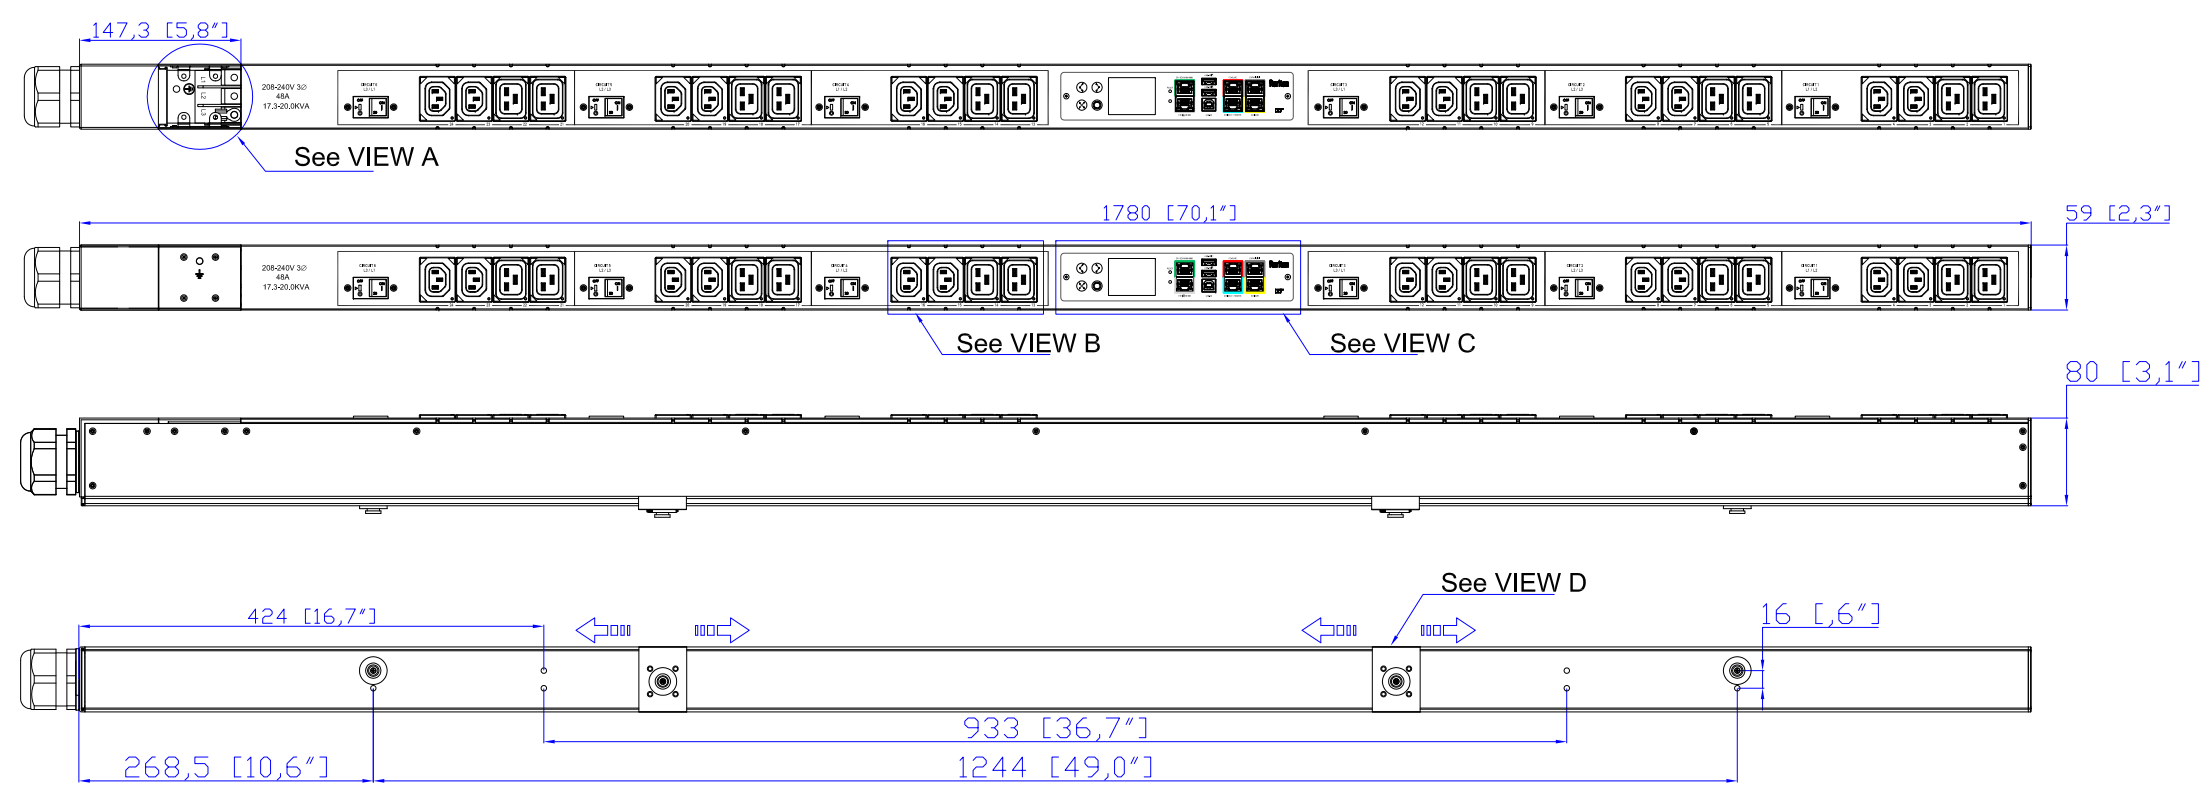

1. KST RNBS 22-6 or equivalent terminals for 4 AWG Wire
2. Inside diameter 6.4 mm & Outside diameter 8.8mm ring for M6 screw

VIEW A

VIEW B

VIEW C

VIEW D

- NOTES:
1. INSTALLATION SHALL COMPLY WITH ALL APPLICABLE NATIONAL, STATE AND LOCAL CODES.
 2. PLEASE REFER TO PRODUCT DOCUMENTATION FOR FURTHER INFORMATION.
 3. UNLESS OTHERWISE SPECIFIED, ALL DIMENSIONS ARE IN MILLIMETERS (INCHES).
 4. MOUNTING BUTTON IS AN ALTERNATIVE MOUNTING METHOD TO THE TOOLLESS MOUNT FOR 3RD PARTY ENCLOSURE. BUTTON IS PROVIDED WITH THE UNIT. DETAILED INSTALLATION INSTRUCTIONS CAN BE FOUND IN THE PROVIDED MANUAL.
 5. BRACKET KITS TO MOUNT TO SPECIFIC 3RD PARTY ENCLOSURES ARE AVAILABLE AS OPTIONS.
 6. LENGTH OF THE CORD IS 3000MM +/- 70MM
 7. DIMENSION TOLERANCE: LENGTH +/- 3MM, WIDTH +/- 1MM, DEPTH +/- 0.5MM
 8. REFER TO THE TABLE FOR DETAIL CORD LENGTH DEFINITION

<p>Raritan A brand of legrand</p>		PROJECTION THIRD ANGLE DO NOT SCALE DRAWING SHEET 1 OF 1	TITLE: iPDU Zero U Three phase, 48A/208-240V Plug Type: 48A Terminal 3P Output Type: C13 (12), C19 (12)	
			DWG NO: MPX3-5551XV-V2 M5 & MPX3-4551XV-V2 M5 MODEL NO: PX3-5551XV-V2 & PX3-4551XV-V2 PX3-5551XV-V2M5 & PX3-4551XV-V2M5	
Drawing Maker: EVA LIN	June 15, 2017	THIS DRAWING AND SPECIFICATIONS HEREIN ARE THE PROPERTY OF RARITAN, Inc. AND SHALL NOT BE COPIED, REPRODUCED OR USED, IN WHOLE OR IN PART, AS THE BASIS FOR THE MANUFACTURE OR SALE OF ITEMS WITHOUT WRITTEN PERMISSION FROM RARITAN, Inc. THIS DRAWING IS BASED UPON LATEST AVAILABLE INFORMATION AND IS SUBJECT TO CHANGE WITHOUT NOTICE.		
Design Engineer: Siang_H	June 15, 2017			
Approver: Tom_H	June 15, 2017			
		REV. 2A		