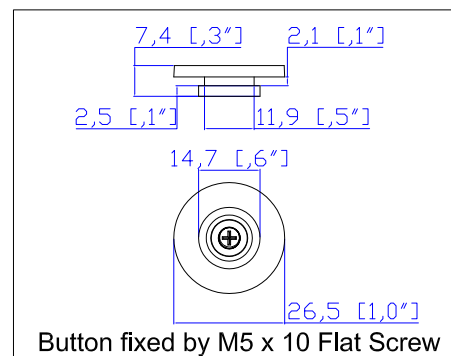

NEMA L6-30P

VIEW A

VIEW B

VIEW C

- NOTES:
1. INSTALLATION SHALL COMPLY WITH ALL APPLICABLE NATIONAL, STATE AND LOCAL CODES.
 2. PLEASE REFER TO PRODUCT DOCUMENTATION FOR FURTHER INFORMATION.
 3. UNLESS OTHERWISE SPECIFIED, ALL DIMENSIONS ARE IN MILLIMETERS (INCHES).
 4. MOUNTING BUTTON IS AN ALTERNATIVE MOUNTING METHOD TO THE TOOLLESS MOUNT FOR 3RD PARTY ENCLOSURE. MOUNTING BUTTON IS PROVIDED WITH THE UNIT. DETAILED INSTALLATION INSTRUCTIONS CAN BE FOUND IN THE PROVIDED MANUAL.
 5. BRACKET KITS TO MOUNT TO SPECIFIC 3RD PARTY ENCLOSURES ARE AVAILABLE AS OPTIONS.
 6. LENGTH OF THE CORD IS 3000MM +/- 70MM
 7. DIMENSION TOLERANCE: LENGTH +/- 3MM, WIDTH +/- 1MM, DEPTH +/- 0,5MM

TITLE: iPDU Zero U
 Single Phase, 24A/200-240V
 Plug Type: NEMA L6-30P
 Outlet Type: C13 (36), C19 (18)

DWG NO: MPX3-5553-N1Q1 M5 & MPX3-4553-N1Q1 M5

MODEL NO: **PX3-5553-N1Q1 & PX3-4553-N1Q1**
PX3-5553-N1Q1M5 & PX3-4553-N1Q1M5