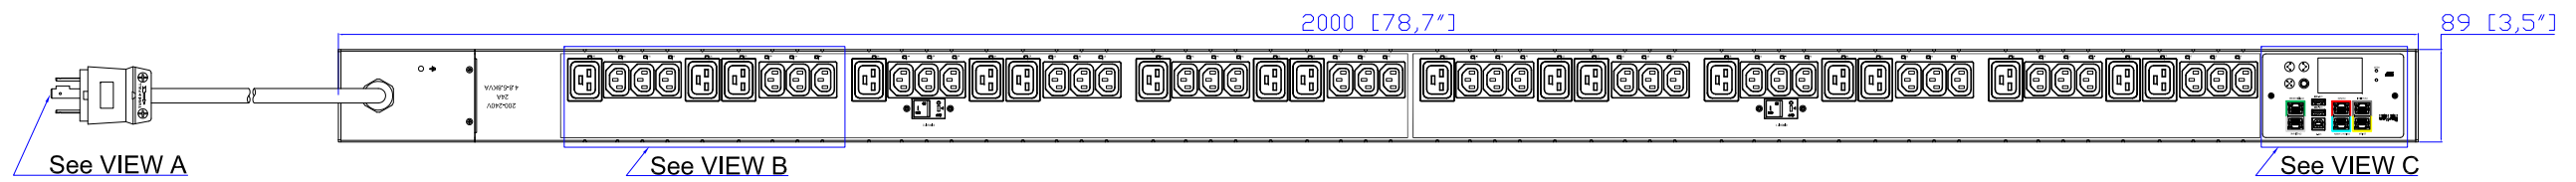

NEMA L6-30P

VIEW A

VIEW B

VIEW C

- NOTES:
1. INSTALLATION SHALL COMPLY WITH ALL APPLICABLE NATIONAL, STATE AND LOCAL CODES.
 2. PLEASE REFER TO PRODUCT DOCUMENTATION FOR FURTHER INFORMATION.
 3. UNLESS OTHERWISE SPECIFIED, ALL DIMENSIONS ARE IN MILLIMETERS (INCHES).
 4. MOUNTING BUTTON IS AN ALTERNATIVE MOUNTING METHOD TO THE TOOLLESS MOUNT FOR 3RD PARTY ENCLOSURE. MOUNTING BUTTON IS PROVIDED WITH THE UNIT. DETAILED INSTALLATION INSTRUCTIONS CAN BE FOUND IN THE PROVIDED MANUAL.
 5. BRACKET KITS TO MOUNT TO SPECIFIC 3RD PARTY ENCLOSURES ARE AVAILABLE AS OPTIONS.
 6. LENGTH OF THE CORD IS 3000MM +/- 70MM
 7. DIMENSION TOLERANCE: LENGTH +/- 3MM, WIDTH +/- 1MM, DEPTH +/- 0,5MM

Raritan
A brand of **legrand**

Drawing Maker: EVA LIN May 18, 2018
 Design Engineer: Kenny_C May 18, 2018
 Approver: Tom_H May 18, 2018

PROJECTION THIRD ANGLE
 DO NOT SCALE DRAWING
SHEET 1 OF 1

THIS DRAWING AND SPECIFICATIONS HEREIN ARE THE PROPERTY OF RARITAN, Inc. AND SHALL NOT BE COPIED, REPRODUCED OR USED, IN WHOLE OR IN PART, AS THE BASIS FOR THE MANUFACTURE OR SALE OF ITEMS WITHOUT WRITTEN PERMISSION FROM RARITAN, Inc. THIS DRAWING IS BASED UPON LATEST AVAILABLE INFORMATION AND IS SUBJECT TO CHANGE WITHOUT NOTICE.

TITLE: iPDU Zero U
 Single Phase, 24A/200-240V
 Plug Type: NEMA L6-30P
 Outlet Type: C13 (36), C19 (18)

DWG NO: MPX3-5553-N1Q1 M5 & MPX3-4553-N1Q1 M5

MODEL NO: **PX3-5553-N1Q1 & PX3-4553-N1Q1**
PX3-5553-N1Q1M5 & PX3-4553-N1Q1M5