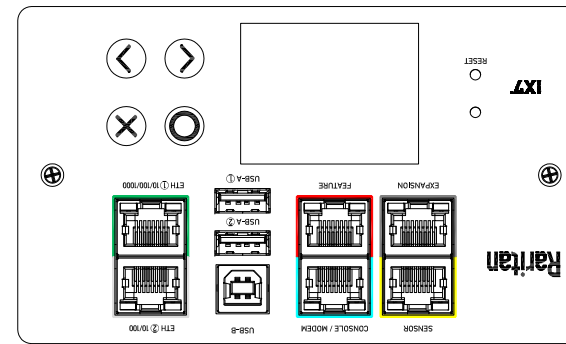

NEMA L6-30P

VIEW A

VIEW B

VIEW C

- NOTES:
1. INSTALLATION SHALL COMPLY WITH ALL APPLICABLE NATIONAL, STATE AND LOCAL CODES.
 2. PLEASE REFER TO PRODUCT DOCUMENTATION FOR FURTHER INFORMATION.
 3. UNLESS OTHERWISE SPECIFIED, ALL DIMENSIONS ARE IN MILLIMETERS (INCHES).
 4. MOUNTING BUTTON IS AN ALTERNATIVE MOUNTING METHOD TO THE TOOLLESS MOUNT FOR 3RD PARTY ENCLOSURE. MOUNTING BUTTON IS PROVIDED WITH THE UNIT. DETAILED INSTALLATION INSTRUCTIONS CAN BE FOUND IN THE PROVIDED MANUAL.
 5. BRACKET KITS TO MOUNT TO SPECIFIC 3RD PARTY ENCLOSURES ARE AVAILABLE AS OPTIONS.
 6. LENGTH OF THE CORD IS 3000MM +/- 70MM
 7. DIMENSION TOLERANCE: LENGTH +/- 3MM, WIDTH +/- 1MM, DEPTH +/- 0,5MM

Raritan
A brand of **legrand**

Drawing Maker: EVA LIN May 18, 2018
 Design Engineer: Kenny_C May 18, 2018
 Approver: Tom_H May 18, 2018

PROJECTION THIRD ANGLE
 DO NOT SCALE DRAWING
SHEET 1 OF 1

THIS DRAWING AND SPECIFICATIONS HEREIN ARE THE PROPERTY OF RARITAN, Inc. AND SHALL NOT BE COPIED, REPRODUCED OR USED, IN WHOLE OR IN PART, AS THE BASIS FOR THE MANUFACTURE OR SALE OF ITEMS WITHOUT WRITTEN PERMISSION FROM RARITAN, Inc. THIS DRAWING IS BASED UPON LATEST AVAILABLE INFORMATION AND IS SUBJECT TO CHANGE WITHOUT NOTICE.

TITLE: iPDU Zero U
 Single Phase, 24A/200-240V
 Plug Type: NEMA L6-30P
 Outlet Type: C13 (36), C19 (18)

DWG NO: MPX3-5553-N1Q1 M5 & MPX3-4553-N1Q1 M5

MODEL NO: **PX3-5553-N1Q1 & PX3-4553-N1Q1**
PX3-5553-N1Q1M5 & PX3-4553-N1Q1M5