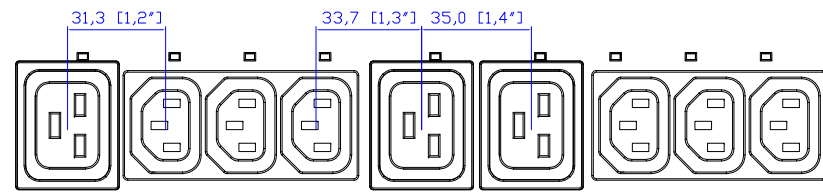

NEMA L6-30P

VIEW A

VIEW B

VIEW C

- NOTES:
1. INSTALLATION SHALL COMPLY WITH ALL APPLICABLE NATIONAL, STATE AND LOCAL CODES.
 2. PLEASE REFER TO PRODUCT DOCUMENTATION FOR FURTHER INFORMATION.
 3. UNLESS OTHERWISE SPECIFIED, ALL DIMENSIONS ARE IN MILLIMETERS (INCHES).
 4. MOUNTING BUTTON IS AN ALTERNATIVE MOUNTING METHOD TO THE TOOLLESS MOUNT FOR 3RD PARTY ENCLOSURE. MOUNTING BUTTON IS PROVIDED WITH THE UNIT. DETAILED INSTALLATION INSTRUCTIONS CAN BE FOUND IN THE PROVIDED MANUAL.
 5. BRACKET KITS TO MOUNT TO SPECIFIC 3RD PARTY ENCLOSURES ARE AVAILABLE AS OPTIONS.
 6. LENGTH OF THE CORD IS 3000MM +/- 70MM
 7. DIMENSION TOLERANCE: LENGTH +/- 3MM, WIDTH +/- 1MM, DEPTH +/- 0,5MM

TITLE: iPDU Zero U
 Single Phase, 24A/200-240V
 Plug Type: NEMA L6-30P
 Outlet Type: C13 (36), C19 (18)

DWG NO: MPX3-5553-N1Q1 M5 & MPX3-4553-N1Q1 M5

MODEL NO: **PX3-5553-N1Q1 & PX3-4553-N1Q1**
PX3-5553-N1Q1M5 & PX3-4553-N1Q1M5