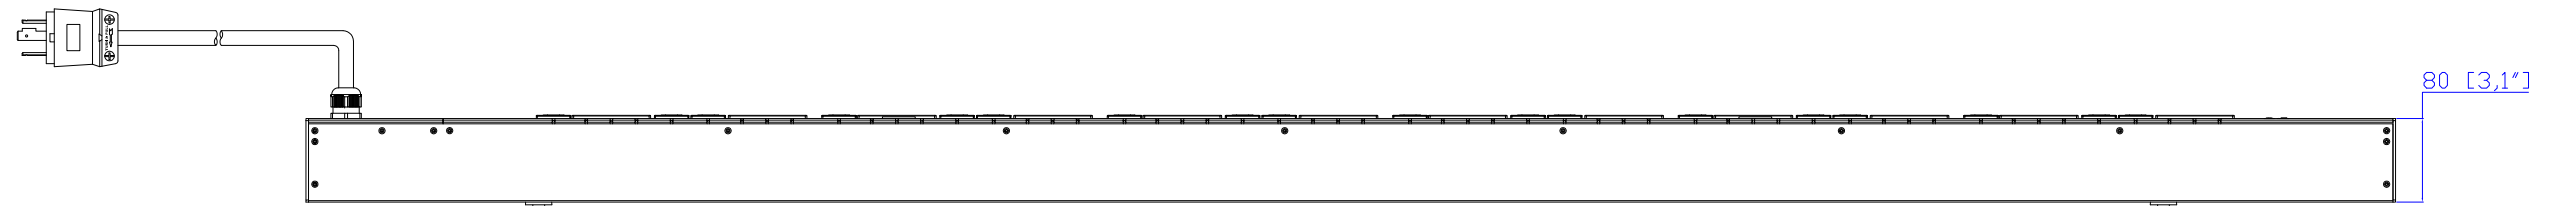

NEMA L6-30P

VIEW A

VIEW B

VIEW C

- NOTES:
1. INSTALLATION SHALL COMPLY WITH ALL APPLICABLE NATIONAL, STATE AND LOCAL CODES.
 2. PLEASE REFER TO PRODUCT DOCUMENTATION FOR FURTHER INFORMATION.
 3. UNLESS OTHERWISE SPECIFIED, ALL DIMENSIONS ARE IN MILLIMETERS (INCHES).
 4. MOUNTING BUTTON IS AN ALTERNATIVE MOUNTING METHOD TO THE TOOLLESS MOUNT FOR 3RD PARTY ENCLOSURE. MOUNTING BUTTON IS PROVIDED WITH THE UNIT. DETAILED INSTALLATION INSTRUCTIONS CAN BE FOUND IN THE PROVIDED MANUAL.
 5. BRACKET KITS TO MOUNT TO SPECIFIC 3RD PARTY ENCLOSURES ARE AVAILABLE AS OPTIONS.
 6. LENGTH OF THE CORD IS 3000MM +/- 70MM
 7. DIMENSION TOLERANCE: LENGTH +/- 3MM, WIDTH +/- 1MM, DEPTH +/- 0,5MM

TITLE: iPDU Zero U
 Single Phase, 24A/200-240V
 Plug Type: NEMA L6-30P
 Outlet Type: C13 (36), C19 (18)

DWG NO: MPX3-5553-N1Q1 M5 & MPX3-4553-N1Q1 M5

MODEL NO: **PX3-5553-N1Q1 & PX3-4553-N1Q1**
PX3-5553-N1Q1M5 & PX3-4553-N1Q1M5