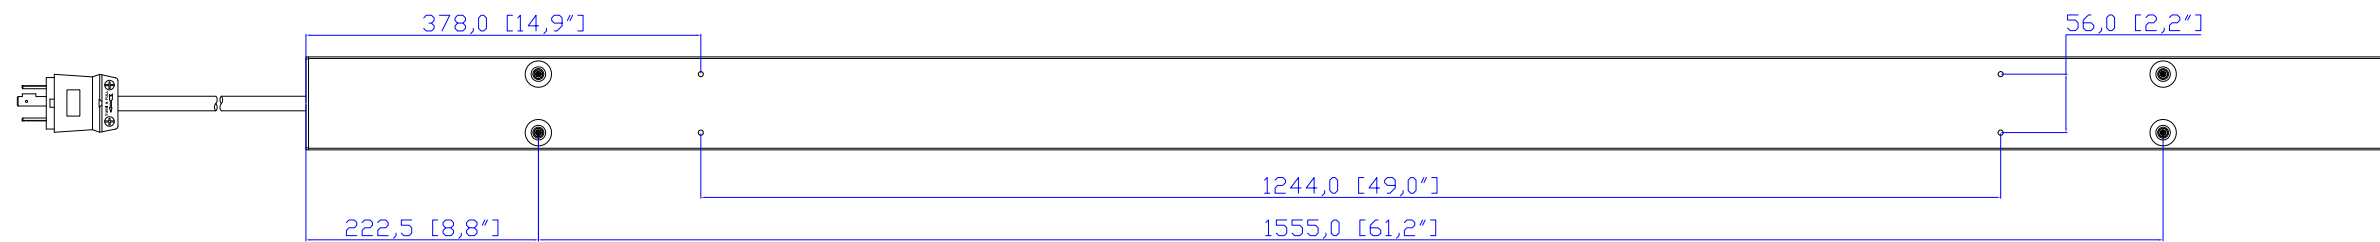

NEMA L6-30P

VIEW A

VIEW B

VIEW C

- NOTES:
1. INSTALLATION SHALL COMPLY WITH ALL APPLICABLE NATIONAL, STATE AND LOCAL CODES.
 2. PLEASE REFER TO PRODUCT DOCUMENTATION FOR FURTHER INFORMATION.
 3. UNLESS OTHERWISE SPECIFIED, ALL DIMENSIONS ARE IN MILLIMETERS (INCHES).
 4. MOUNTING BUTTON IS AN ALTERNATIVE MOUNTING METHOD TO THE TOOLLESS MOUNT FOR 3RD PARTY ENCLOSURE. MOUNTING BUTTON IS PROVIDED WITH THE UNIT. DETAILED INSTALLATION INSTRUCTIONS CAN BE FOUND IN THE PROVIDED MANUAL.
 5. BRACKET KITS TO MOUNT TO SPECIFIC 3RD PARTY ENCLOSURES ARE AVAILABLE AS OPTIONS.
 6. LENGTH OF THE CORD IS 3000MM +/- 70MM
 7. DIMENSION TOLERANCE: LENGTH +/- 3MM, WIDTH +/- 1MM, DEPTH +/- 0,5MM

Raritan
A brand of **legrand**

Drawing Maker: EVA LIN May 18, 2018
 Design Engineer: Kenny_C May 18, 2018
 Approver: Tom_H May 18, 2018

PROJECTION THIRD ANGLE
 DO NOT SCALE DRAWING
SHEET 1 OF 1

THIS DRAWING AND SPECIFICATIONS HEREIN ARE THE PROPERTY OF RARITAN, Inc. AND SHALL NOT BE COPIED, REPRODUCED OR USED, IN WHOLE OR IN PART, AS THE BASIS FOR THE MANUFACTURE OR SALE OF ITEMS WITHOUT WRITTEN PERMISSION FROM RARITAN, Inc. THIS DRAWING IS BASED UPON LATEST AVAILABLE INFORMATION AND IS SUBJECT TO CHANGE WITHOUT NOTICE.

TITLE: iPDU Zero U
 Single Phase, 24A/200-240V
 Plug Type: NEMA L6-30P
 Outlet Type: C13 (36), C19 (18)

DWG NO: MPX3-5553-N1Q1 M5 & MPX3-4553-N1Q1 M5

MODEL NO: **PX3-5553-N1Q1 & PX3-4553-N1Q1**
PX3-5553-N1Q1M5 & PX3-4553-N1Q1M5