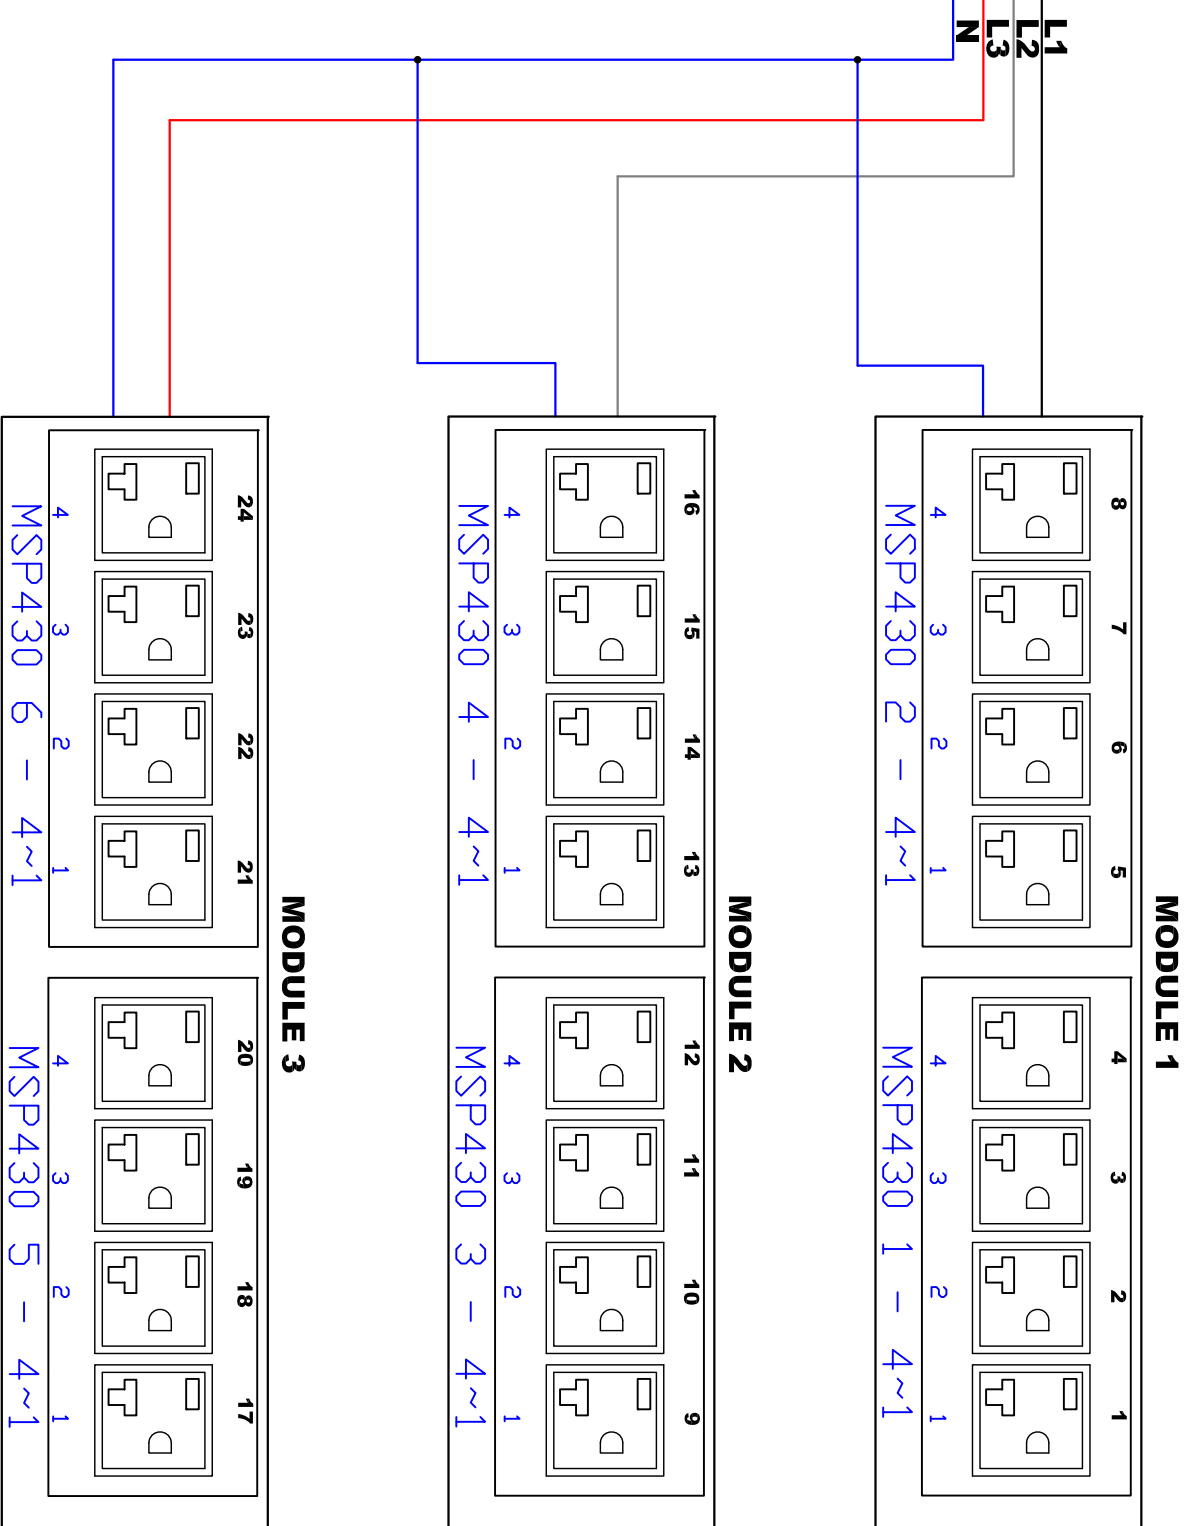

NEMA L21-20P

| | | | |
|--|--------------------------------|---|--|
|  Raritan A brand of Legrand | |  PROJECTION THIRD ANGLE | DO NOT SCALE DRAWING SHEET 1 OF 1 |
| | | THIS DRAWING AND SPECIFICATIONS HEREIN ARE THE PROPERTY OF RARITAN, INC. AND SHALL NOT BE COPIED, REPRODUCED OR USED, IN WHOLE OR IN PART, AS THE BASIS FOR THE MANUFACTURE OR SALE OF ITEMS WITHOUT WRITTEN PERMISSION FROM RARITAN, INC. THIS DRAWING IS BASED UPON LATEST AVAILABLE INFORMATION AND IS SUBJECT TO CHANGE WITHOUT NOTICE. | |
| Drawing Maker: Albert Design Engineer: Approver: Alex Lee | JUL/23/2018 JUL/23/2018 | TITLE: iPDU 0U Metered & Switched, Three phase, Wye 16A / 190-208V Input : NEMA L21-20P Output : (24) NEMA 5-20R | DWG NO. TPX3-5561 REV. 2A |