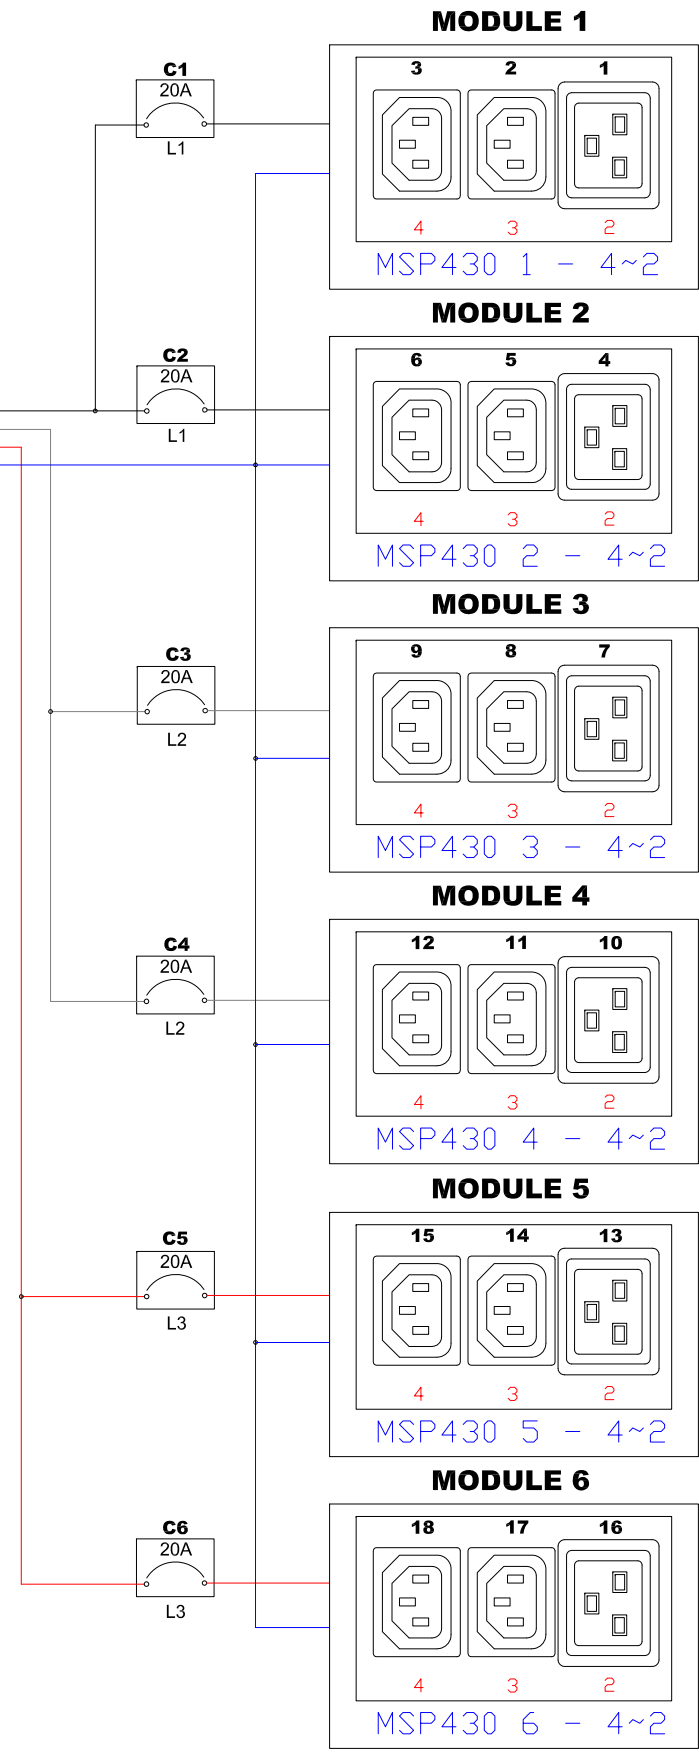

NEMA L22-30P

DRAWN : Albert Lee    JUL/03/2019  
 ENGINEER:  
 APPROVED: Alex Lee    JUL/03/2019

PROJECTION THIRD ANGLE  
 DO NOT SCALE DRAWING  
**SHEET 1 OF 1**  
 THIS DRAWING AND SPECIFICATIONS HEREIN ARE THE PROPERTY OF RARITAN, INC. AND SHALL NOT BE COPIED, REPRODUCED OR USED, IN WHOLE OR IN PART, AS THE BASIS FOR THE MANUFACTURE OR SALE OF ITEMS WITHOUT WRITTEN PERMISSION FROM RARITAN, INC. THIS DRAWING IS BASED UPON LATEST AVAILABLE INFORMATION AND IS SUBJECT TO CHANGE WITHOUT NOTICE..

TITLE:  
 iPDU 2U, Metered & Switched, Three phase, Wye  
 24A / 360~415V  
 Input : NEMA L22-30P  
 Output : (12) C13, (6) C19  
 DWG NO. **TPX3-5610R**    REV. **2A**