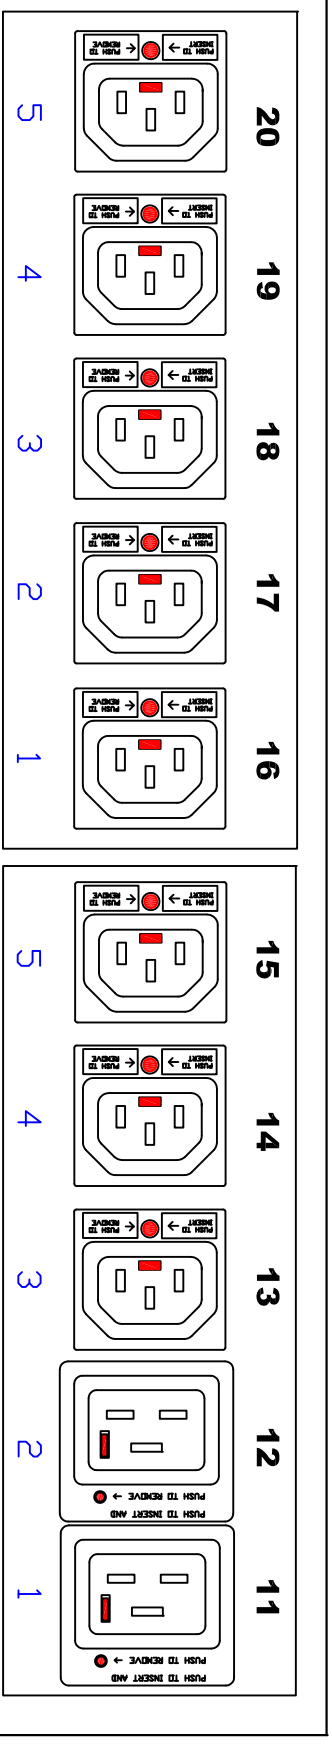

MODULE 1

MSP430 3 - 5~1

MSP430 2 - 5~1

MODULE 2

MSP430 5 - 5~1

MSP430 4 - 5~1

MODULE 3

MSP430 7 - 5~1

MSP430 6 - 5~1

A brand of **Legrand**

DRAWN : Albert Lee JUN/08/2017

ENGINEER:

APPROVED: Alex Lee JUN/08/2017

PROJECTION
THIRD ANGLE

DO NOT SCALE DRAWING
SHEET 1 OF 1

THIS DRAWING AND SPECIFICATIONS HEREIN ARE THE PROPERTY OF RARITAN, INC. AND SHALL NOT BE COPIED, REPRODUCED OR USED, IN WHOLE OR IN PART, AS THE BASIS FOR THE MANUFACTURE OR SALE OF ITEMS WITHOUT WRITTEN PERMISSION FROM RARITAN, INC. THIS DRAWING IS BASED UPON LATEST AVAILABLE INFORMATION AND IS SUBJECT TO CHANGE WITHOUT NOTICE.

TITLE:
IPDU 0U, Metered & Switched, Three phase, Wye
16A / 380~475V
Input : 16A Cord
Output : (24) C13, (6) C19

DWG NO.
TPX3-5648N-E2M5

REV.
2A