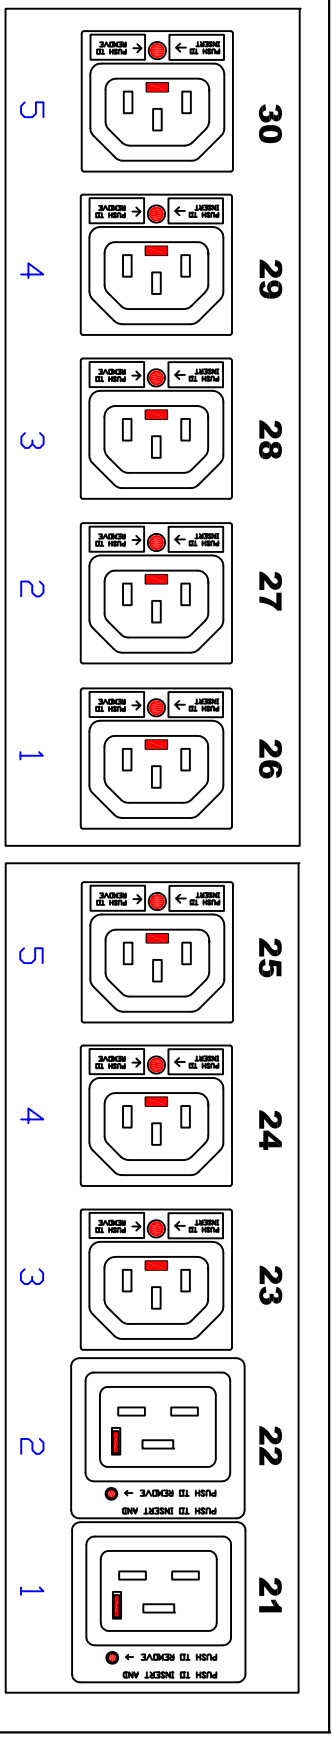

MODULE 1

MSP430 3 - 5~1

MSP430 2 - 5~1

MODULE 2

MSP430 5 - 5~1

MSP430 4 - 5~1

MODULE 3

MSP430 7 - 5~1

MSP430 6 - 5~1

A brand of **Legrand**

DRAWN : Albert Lee JUN/08/2017

ENGINEER:

APPROVED: Alex Lee JUN/08/2017

PROJECTION
THIRD ANGLE

DO NOT SCALE DRAWING
SHEET 1 OF 1

THIS DRAWING AND SPECIFICATIONS HEREIN ARE THE PROPERTY OF RARITAN, INC. AND SHALL NOT BE COPIED, REPRODUCED OR USED, IN WHOLE OR IN PART, AS THE BASIS FOR THE MANUFACTURE OR SALE OF ITEMS WITHOUT WRITTEN PERMISSION FROM RARITAN, INC. THIS DRAWING IS BASED UPON LATEST AVAILABLE INFORMATION AND IS SUBJECT TO CHANGE WITHOUT NOTICE.

TITLE:
IPDU 0U, Metered & Switched, Three phase, Wye
16A / 380~475V
Input : 16A Cord
Output : (24) C13, (6) C19

DWG NO.
TPX3-5648N-E2M5

REV.
2A