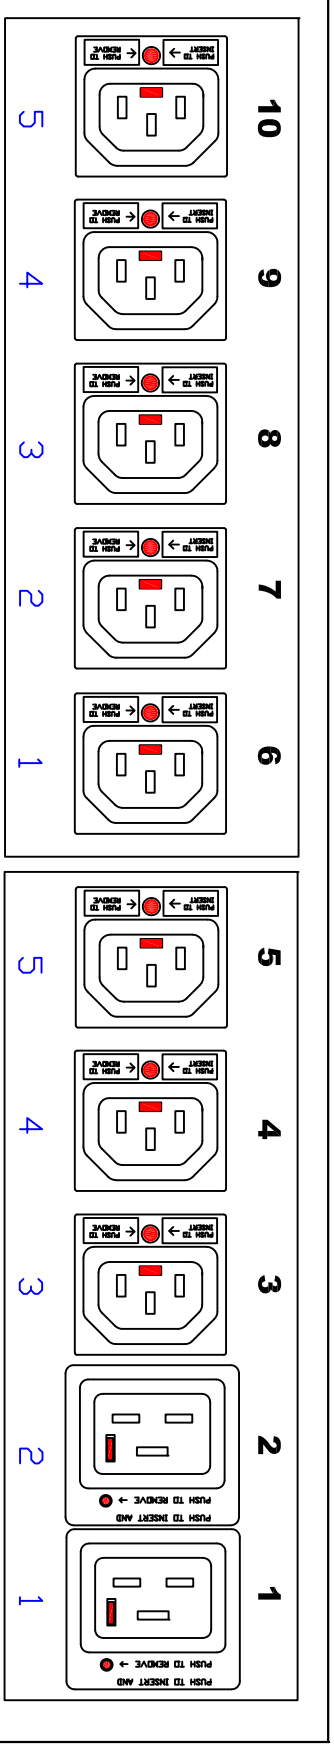

MODULE 1

MSP430 3 - 5~1

MSP430 2 - 5~1

MODULE 2

MSP430 5 - 5~1

MSP430 4 - 5~1

MODULE 3

MSP430 7 - 5~1

MSP430 6 - 5~1

A brand of **Legrand**

DRAWN : Albert Lee JUN/08/2017

ENGINEER:

APPROVED: Alex Lee JUN/08/2017

PROJECTION
THIRD ANGLE

DO NOT SCALE DRAWING
SHEET 1 OF 1

THIS DRAWING AND SPECIFICATIONS HEREIN ARE THE PROPERTY OF RARITAN, INC. AND SHALL NOT BE COPIED, REPRODUCED OR USED, IN WHOLE OR IN PART, AS THE BASIS FOR THE MANUFACTURE OR SALE OF ITEMS WITHOUT WRITTEN PERMISSION FROM RARITAN, INC. THIS DRAWING IS BASED UPON LATEST AVAILABLE INFORMATION AND IS SUBJECT TO CHANGE WITHOUT NOTICE.

TITLE:
IPDU 0U, Metered & Switched, Three phase, Wye
16A / 380~475V
Input : 16A Cord
Output : (24) C13, (6) C19

DWG NO.
TPX3-5648N-E2M5

REV.
2A