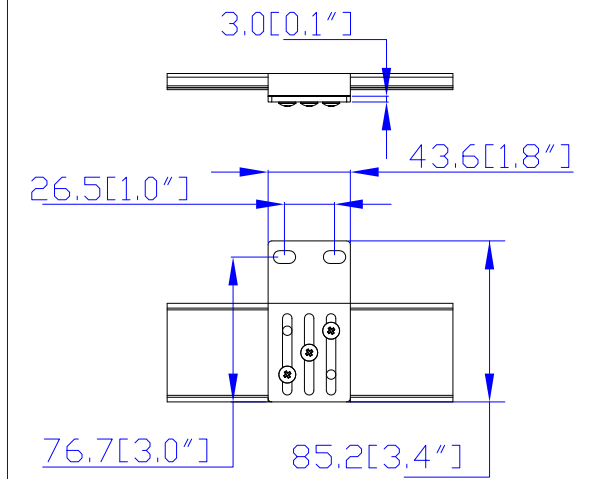

NEMA L21-30P

VIEW A

VIEW B

VIEW C

Option 1.

Option 2.

Option 3.

VIEW D

- NOTES:
1. INSTALLATION SHALL COMPLY WITH ALL APPLICABLE NATIONAL, STATE AND LOCAL CODES.
 2. PLEASE REFER TO PRODUCT DOCUMENTATION FOR FURTHER INFORMATION.
 3. UNLESS OTHERWISE SPECIFIED, ALL DIMENSIONS ARE IN MILLIMETERS (INCHES).
 4. MOUNTING BUTTON IS AN ALTERNATIVE MOUNTING METHOD TO THE TOOLLESS MOUNT FOR 3RD PARTY ENCLOSURE. BUTTON IS PROVIDED WITH THE UNIT. DETAILED INSTALLATION INSTRUCTIONS CAN BE FOUND IN THE PROVIDED MANUAL.
 5. BRACKET KITS TO MOUNT TO SPECIFIC 3RD PARTY ENCLOSURES ARE AVAILABLE AS OPTIONS.
 6. LENGTH OF THE CORD IS 3000MM +/- 70MM.
 7. DIMENSION TOLERANCE: LENGTH +/- 3MM, WIDTH +/- 1MM, DEPTH +/- 0.5MM.
 8. REFER TO THE TABLE FOR DETAIL CORD LENGTH DEFINITION.

TITLE: iPDU Zero U
 Three Phase, 24A/190-208V
 Plug Type: NEMA L21-30P
 Outlet Type: 120V: 5-20R (3)
 208V: C19 (6), C13 (21)

MODEL NO. **PX3-5660U & PX3-4660U**
PX3-5660U-M5 & PX3-4660U-M5

REV. **2B**