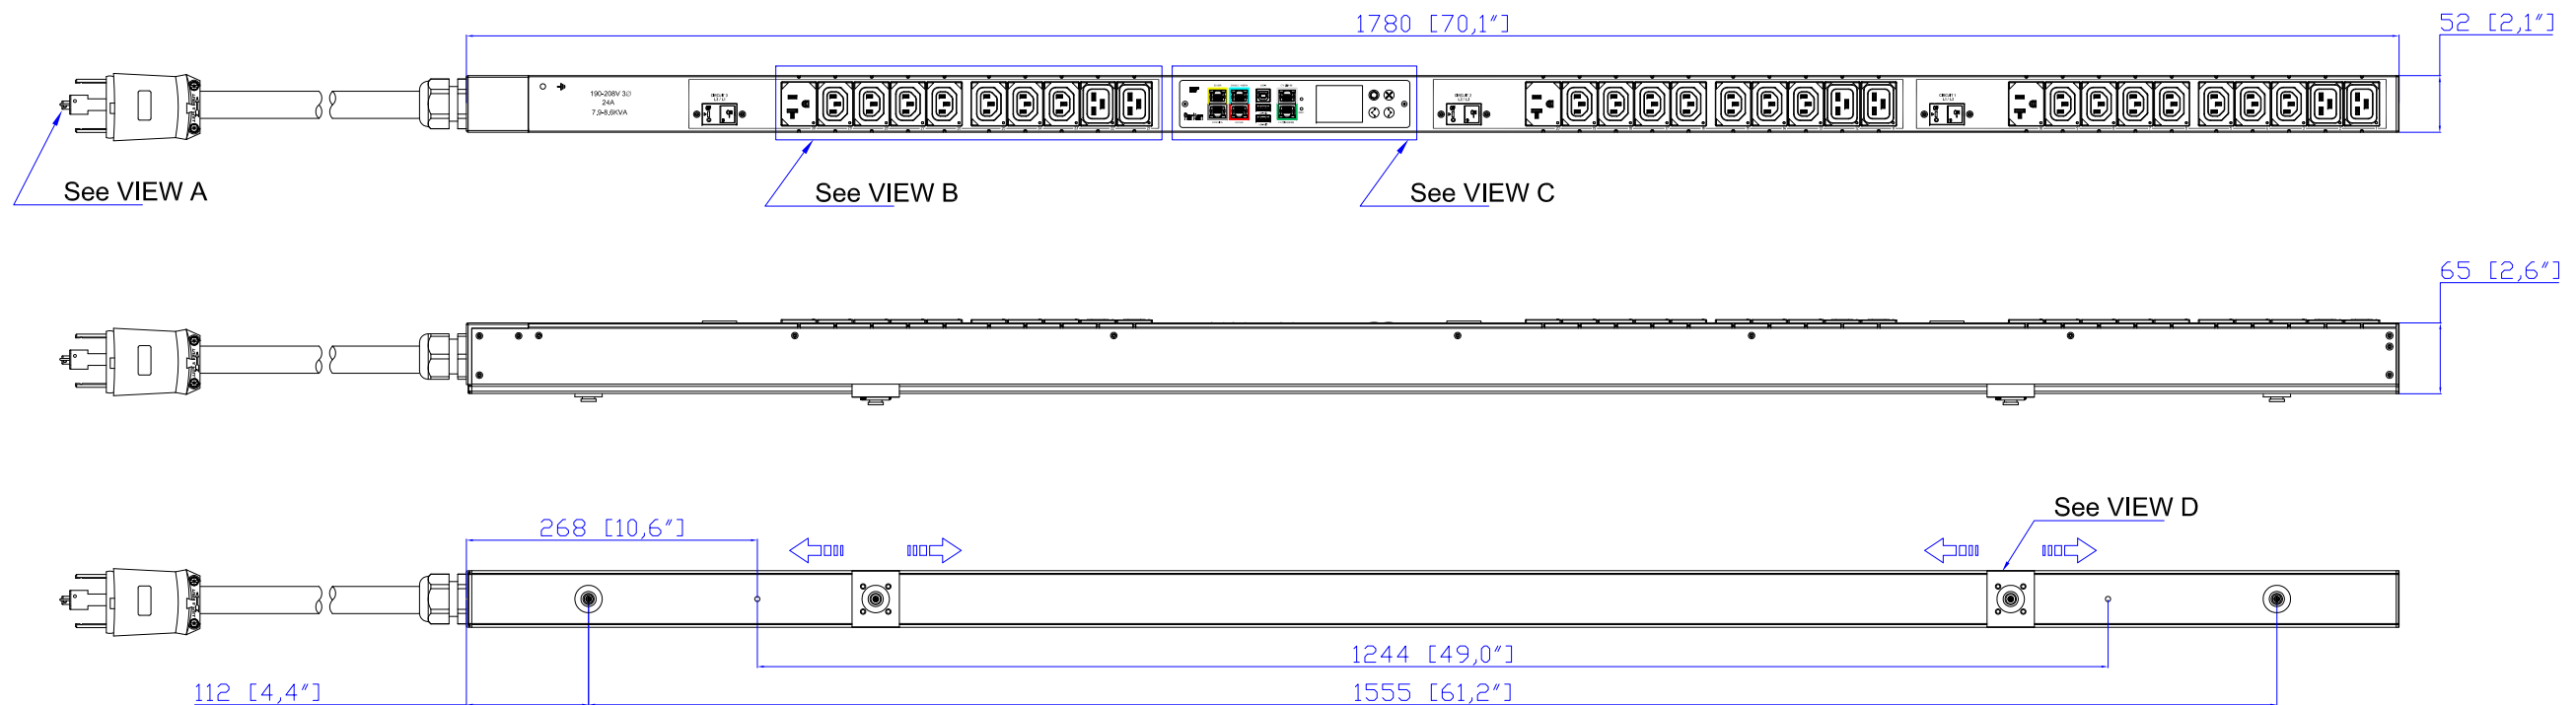

NEMA L21-30P

VIEW A

VIEW B

VIEW C

Option 1.

Option 2.

Option 3.

VIEW D

- NOTES:
1. INSTALLATION SHALL COMPLY WITH ALL APPLICABLE NATIONAL, STATE AND LOCAL CODES.
 2. PLEASE REFER TO PRODUCT DOCUMENTATION FOR FURTHER INFORMATION.
 3. UNLESS OTHERWISE SPECIFIED, ALL DIMENSIONS ARE IN MILLIMETERS (INCHES).
 4. MOUNTING BUTTON IS AN ALTERNATIVE MOUNTING METHOD TO THE TOOLLESS MOUNT FOR 3RD PARTY ENCLOSURE. BUTTON IS PROVIDED WITH THE UNIT. DETAILED INSTALLATION INSTRUCTIONS CAN BE FOUND IN THE PROVIDED MANUAL.
 5. BRACKET KITS TO MOUNT TO SPECIFIC 3RD PARTY ENCLOSURES ARE AVAILABLE AS OPTIONS.
 6. LENGTH OF THE CORD IS 3000MM +/- 70MM.
 7. DIMENSION TOLERANCE: LENGTH +/- 3MM, WIDTH +/- 1MM, DEPTH +/- 0.5MM.
 8. REFER TO THE TABLE FOR DETAIL CORD LENGTH DEFINITION.

Raritan
A brand of **legrand**

Drawing Maker: Eva_Lin Jan. 30, 2018
 Design Engineer: Sam_L Jan. 30, 2018
 Approver: Tom_H Jan. 30, 2018

PROJECTION THIRD ANGLE
 DO NOT SCALE DRAWING
SHEET 1 OF 1

THIS DRAWING AND SPECIFICATIONS HEREIN ARE THE PROPERTY OF RARITAN, Inc. AND SHALL NOT BE COPIED, REPRODUCED OR USED, IN WHOLE OR IN PART, AS THE BASIS FOR THE MANUFACTURE OR SALE OF ITEMS WITHOUT WRITTEN PERMISSION FROM RARITAN, Inc. THIS DRAWING IS BASED UPON LATEST AVAILABLE INFORMATION AND IS SUBJECT TO CHANGE WITHOUT NOTICE.

TITLE: iPDU Zero U
 Three Phase, 24A/190-208V
 Plug Type: NEMA L21-30P
 Outlet Type: 120V: 5-20R (3)
 208V: C19 (6), C13 (21)

MODEL NO. **PX3-5660U & PX3-4660U**
PX3-5660U-M5 & PX3-4660U-M5

REV. **2B**