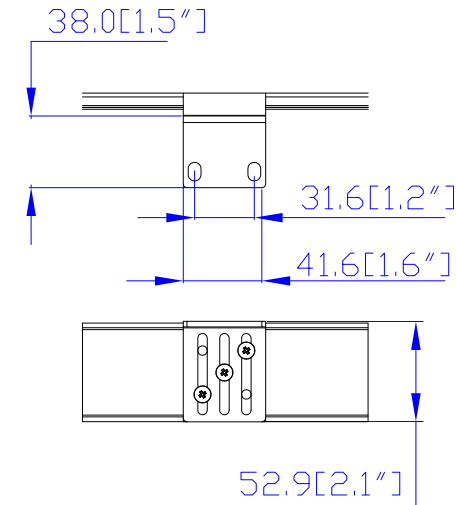

NEMA L21-30P

VIEW A

VIEW B

VIEW C

Option 1.

Option 2.

Option 3.

VIEW D

- NOTES:
1. INSTALLATION SHALL COMPLY WITH ALL APPLICABLE NATIONAL, STATE AND LOCAL CODES.
 2. PLEASE REFER TO PRODUCT DOCUMENTATION FOR FURTHER INFORMATION.
 3. UNLESS OTHERWISE SPECIFIED, ALL DIMENSIONS ARE IN MILLIMETERS (INCHES).
 4. MOUNTING BUTTON IS AN ALTERNATIVE MOUNTING METHOD TO THE TOOLLESS MOUNT FOR 3RD PARTY ENCLOSURE. BUTTON IS PROVIDED WITH THE UNIT. DETAILED INSTALLATION INSTRUCTIONS CAN BE FOUND IN THE PROVIDED MANUAL.
 5. BRACKET KITS TO MOUNT TO SPECIFIC 3RD PARTY ENCLOSURES ARE AVAILABLE AS OPTIONS.
 6. LENGTH OF THE CORD IS 3000MM +/- 70MM.
 7. DIMENSION TOLERANCE: LENGTH +/- 3MM, WIDTH +/- 1MM, DEPTH +/- 0.5MM.
 8. REFER TO THE TABLE FOR DETAIL CORD LENGTH DEFINITION.

TITLE: iPDU Zero U
 Three Phase, 24A/190-208V
 Plug Type: NEMA L21-30P
 Outlet Type: 120V: 5-20R (3)
 208V: C19 (6), C13 (21)

MODEL NO. **PX3-5660U & PX3-4660U**
PX3-5660U-M5 & PX3-4660U-M5

REV. **2B**