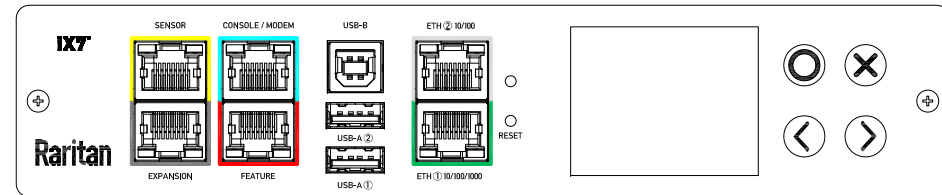

NEMA L21-30P

VIEW A

VIEW B

VIEW C

Option 1.

Option 2.

Option 3.

VIEW D

- NOTES:
1. INSTALLATION SHALL COMPLY WITH ALL APPLICABLE NATIONAL, STATE AND LOCAL CODES.
 2. PLEASE REFER TO PRODUCT DOCUMENTATION FOR FURTHER INFORMATION.
 3. UNLESS OTHERWISE SPECIFIED, ALL DIMENSIONS ARE IN MILLIMETERS (INCHES).
 4. MOUNTING BUTTON IS AN ALTERNATIVE MOUNTING METHOD TO THE TOOLLESS MOUNT FOR 3RD PARTY ENCLOSURE. BUTTON IS PROVIDED WITH THE UNIT. DETAILED INSTALLATION INSTRUCTIONS CAN BE FOUND IN THE PROVIDED MANUAL.
 5. BRACKET KITS TO MOUNT TO SPECIFIC 3RD PARTY ENCLOSURES ARE AVAILABLE AS OPTIONS.
 6. LENGTH OF THE CORD IS 3000MM +/- 70MM.
 7. DIMENSION TOLERANCE: LENGTH +/- 3MM, WIDTH +/- 1MM, DEPTH +/- 0.5MM.
 8. REFER TO THE TABLE FOR DETAIL CORD LENGTH DEFINITION.

TITLE: iPDU Zero U
 Three Phase, 24A/190-208V
 Plug Type: NEMA L21-30P
 Outlet Type: 120V: 5-20R (3)
 208V: C19 (6), C13 (21)

MODEL NO. **PX3-5660U & PX3-4660U**
PX3-5660U-M5 & PX3-4660U-M5

REV. **2B**