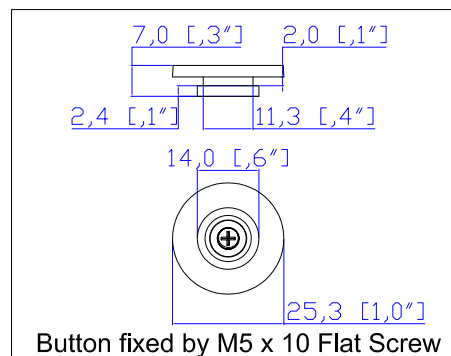

NEMA L21-30P

VIEW A

VIEW B

VIEW C

Option 1.

Option 2.

Option 3.

VIEW D

- NOTES:
1. INSTALLATION SHALL COMPLY WITH ALL APPLICABLE NATIONAL, STATE AND LOCAL CODES.
 2. PLEASE REFER TO PRODUCT DOCUMENTATION FOR FURTHER INFORMATION.
 3. UNLESS OTHERWISE SPECIFIED, ALL DIMENSIONS ARE IN MILLIMETERS (INCHES).
 4. MOUNTING BUTTON IS AN ALTERNATIVE MOUNTING METHOD TO THE TOOLLESS MOUNT FOR 3RD PARTY ENCLOSURE. BUTTON IS PROVIDED WITH THE UNIT. DETAILED INSTALLATION INSTRUCTIONS CAN BE FOUND IN THE PROVIDED MANUAL.
 5. BRACKET KITS TO MOUNT TO SPECIFIC 3RD PARTY ENCLOSURES ARE AVAILABLE AS OPTIONS.
 6. LENGTH OF THE CORD IS 3000MM +/- 70MM.
 7. DIMENSION TOLERANCE: LENGTH +/- 3MM, WIDTH +/- 1MM, DEPTH +/- 0.5MM.
 8. REFER TO THE TABLE FOR DETAIL CORD LENGTH DEFINITION.

TITLE: iPDU Zero U
 Three Phase, 24A/190-208V
 Plug Type: NEMA L21-30P
 Outlet Type: 120V: 5-20R (3)
 208V: C19 (6), C13 (21)

MODEL NO. **PX3-5660U & PX3-4660U**
PX3-5660U-M5 & PX3-4660U-M5

REV. **2B**