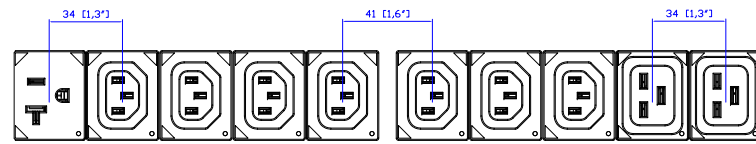

NEMA L21-30P

VIEW A

VIEW B

VIEW C

Option 1.

Option 2.

Option 3.

VIEW D

- NOTES:
1. INSTALLATION SHALL COMPLY WITH ALL APPLICABLE NATIONAL, STATE AND LOCAL CODES.
 2. PLEASE REFER TO PRODUCT DOCUMENTATION FOR FURTHER INFORMATION.
 3. UNLESS OTHERWISE SPECIFIED, ALL DIMENSIONS ARE IN MILLIMETERS (INCHES).
 4. MOUNTING BUTTON IS AN ALTERNATIVE MOUNTING METHOD TO THE TOOLLESS MOUNT FOR 3RD PARTY ENCLOSURE. BUTTON IS PROVIDED WITH THE UNIT. DETAILED INSTALLATION INSTRUCTIONS CAN BE FOUND IN THE PROVIDED MANUAL.
 5. BRACKET KITS TO MOUNT TO SPECIFIC 3RD PARTY ENCLOSURES ARE AVAILABLE AS OPTIONS.
 6. LENGTH OF THE CORD IS 3000MM +/- 70MM.
 7. DIMENSION TOLERANCE: LENGTH +/- 3MM, WIDTH +/- 1MM, DEPTH +/- 0.5MM.
 8. REFER TO THE TABLE FOR DETAIL CORD LENGTH DEFINITION.

TITLE: iPDU Zero U
 Three Phase, 24A/190-208V
 Plug Type: NEMA L21-30P
 Outlet Type: 120V: 5-20R (3)
 208V: C19 (6), C13 (21)

MODEL NO. **PX3-5660U & PX3-4660U**
PX3-5660U-M5 & PX3-4660U-M5

REV. **2B**