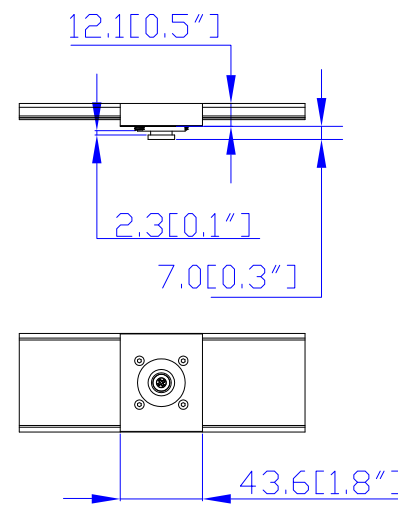

NEMA L21-30P

VIEW A

VIEW B

VIEW C

Option 1.

Option 2.

Option 3.

VIEW D

- NOTES:
1. INSTALLATION SHALL COMPLY WITH ALL APPLICABLE NATIONAL, STATE AND LOCAL CODES.
 2. PLEASE REFER TO PRODUCT DOCUMENTATION FOR FURTHER INFORMATION.
 3. UNLESS OTHERWISE SPECIFIED, ALL DIMENSIONS ARE IN MILLIMETERS (INCHES).
 4. MOUNTING BUTTON IS AN ALTERNATIVE MOUNTING METHOD TO THE TOOLLESS MOUNT FOR 3RD PARTY ENCLOSURE. BUTTON IS PROVIDED WITH THE UNIT. DETAILED INSTALLATION INSTRUCTIONS CAN BE FOUND IN THE PROVIDED MANUAL.
 5. BRACKET KITS TO MOUNT TO SPECIFIC 3RD PARTY ENCLOSURES ARE AVAILABLE AS OPTIONS.
 6. LENGTH OF THE CORD IS 3000MM +/- 70MM.
 7. DIMENSION TOLERANCE: LENGTH +/- 3MM, WIDTH +/- 1MM, DEPTH +/- 0.5MM.
 8. REFER TO THE TABLE FOR DETAIL CORD LENGTH DEFINITION.

TITLE: iPDU Zero U
 Three Phase, 24A/190-208V
 Plug Type: NEMA L21-30P
 Outlet Type: 120V: 5-20R (3)
 208V: C19 (6), C13 (21)

MODEL NO. **PX3-5660U & PX3-4660U**
PX3-5660U-M5 & PX3-4660U-M5

REV. **2B**