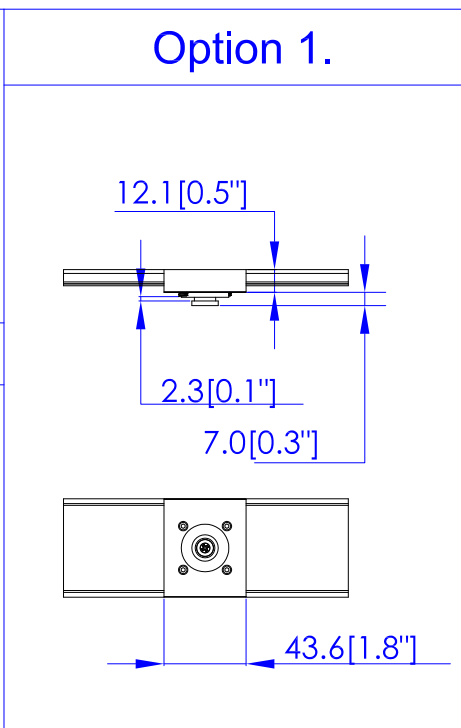

VIEW A

VIEW B

VIEW C

NOTES:
1. ALL DIMENSIONS ARE MILLIMETERS [INCHES].

 Raritan www.raritan.com		 PROJECTION THIRD ANGLE	DO NOT SCALE DRAWING	TITLE: iPDU Zero U Three Phase, 32A/380-415V Plug Type: 32A Cord 3PY Outlet Type: (24)IEC320 C13, (6)IEC320 C19	
			SHEET 1 OF 1		
Drawing Maker: EVA_LIN	May 05, 2015	THIS DRAWING AND SPECIFICATIONS HEREIN ARE THE PROPERTY OF RARITAN, Inc. AND SHALL NOT BE COPIED, REPRODUCED OR USED, IN WHOLE OR IN PART, AS THE BASIS FOR THE MANUFACTURE OR SALE OF ITEMS WITHOUT WRITTEN PERMISSION FROM RARITAN, Inc. THIS DRAWING IS BASED UPON LATEST AVAILABLE INFORMATION AND IS SUBJECT TO CHANGE WITHOUT NOTICE.		DWG NO. MPX3-5668N-G1M501	
Design Engineer: SAM_L	May 05, 2015				REV. 0A
Approver: Tom_H	May 05, 2015				