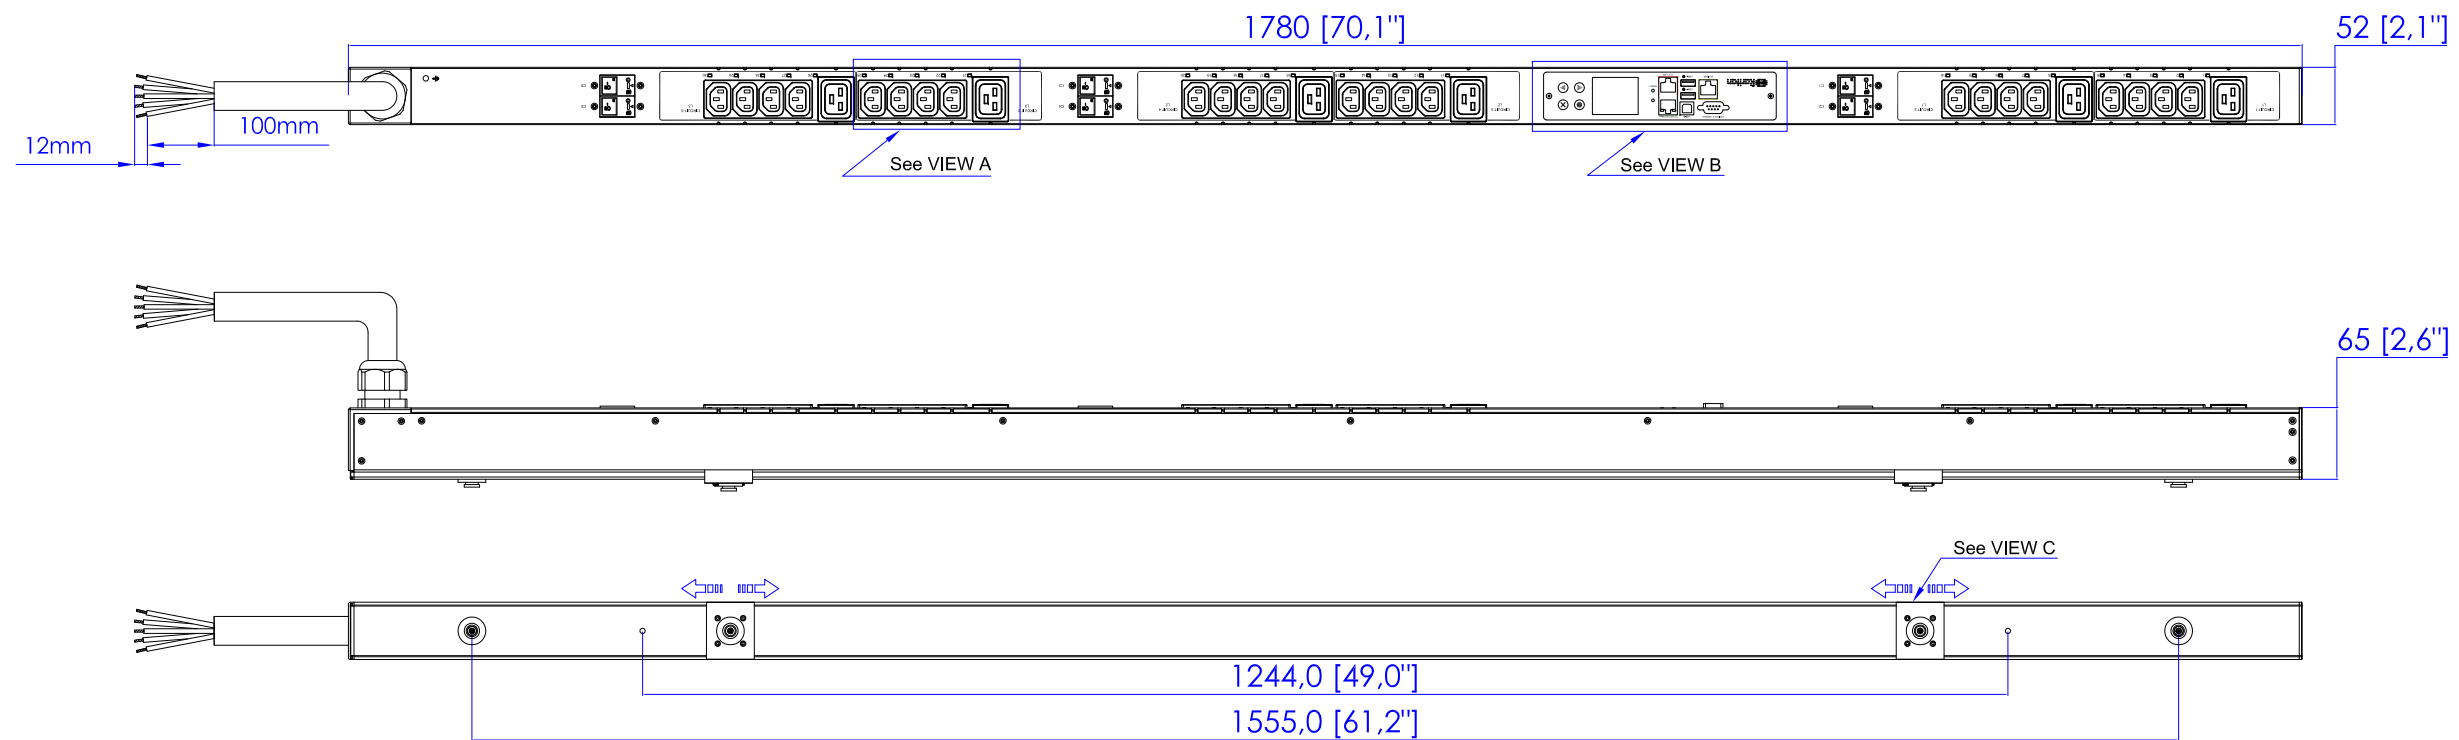

VIEW A

VIEW B

VIEW C

NOTES:
1. ALL DIMENSIONS ARE MILLIMETERS [INCHES].

 Raritan www.raritan.com		 PROJECTION THIRD ANGLE	DO NOT SCALE DRAWING	TITLE: iPDU Zero U Three Phase, 32A/380-415V Plug Type: 32A Cord 3PY Outlet Type: (24)IEC320 C13, (6)IEC320 C19	
			SHEET 1 OF 1		
Drawing Maker: EVA_LIN	May 05, 2015	THIS DRAWING AND SPECIFICATIONS HEREIN ARE THE PROPERTY OF RARITAN, Inc. AND SHALL NOT BE COPIED, REPRODUCED OR USED, IN WHOLE OR IN PART, AS THE BASIS FOR THE MANUFACTURE OR SALE OF ITEMS WITHOUT WRITTEN PERMISSION FROM RARITAN, Inc. THIS DRAWING IS BASED UPON LATEST AVAILABLE INFORMATION AND IS SUBJECT TO CHANGE WITHOUT NOTICE.		DWG NO. MPX3-5668N-G1M501	
Design Engineer: SAM_L	May 05, 2015				REV. 0A
Approver: Tom_H	May 05, 2015				