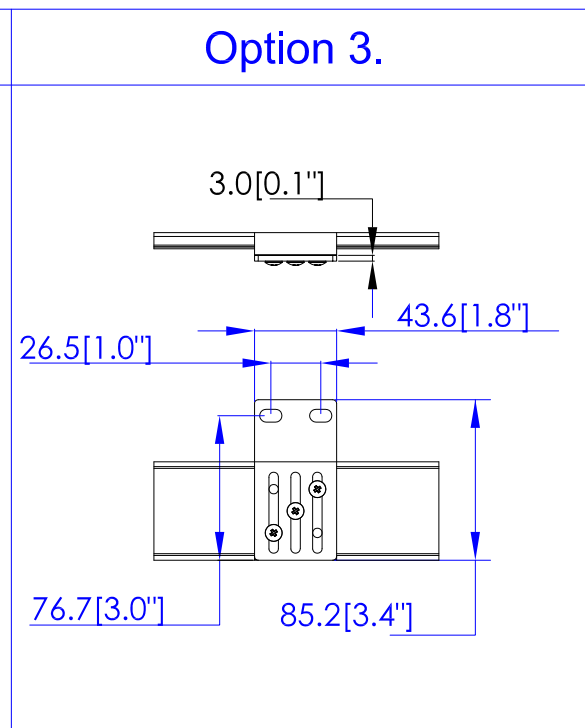

VIEW A

VIEW B

VIEW C

NOTES:
1. ALL DIMENSIONS ARE MILLIMETERS [INCHES].

 Raritan www.raritan.com		 PROJECTION THIRD ANGLE	DO NOT SCALE DRAWING	TITLE: iPDU Zero U Three Phase, 32A/380-415V Plug Type: 32A Cord 3PY Outlet Type: (24)IEC320 C13, (6)IEC320 C19	
			SHEET 1 OF 1		
Drawing Maker: EVA_LIN	May 05, 2015	THIS DRAWING AND SPECIFICATIONS HEREIN ARE THE PROPERTY OF RARITAN, Inc. AND SHALL NOT BE COPIED, REPRODUCED OR USED, IN WHOLE OR IN PART, AS THE BASIS FOR THE MANUFACTURE OR SALE OF ITEMS WITHOUT WRITTEN PERMISSION FROM RARITAN, Inc. THIS DRAWING IS BASED UPON LATEST AVAILABLE INFORMATION AND IS SUBJECT TO CHANGE WITHOUT NOTICE.		DWG NO. MPX3-5668N-G1M501	
Design Engineer: SAM_L	May 05, 2015				REV. 0A
Approver: Tom_H	May 05, 2015				