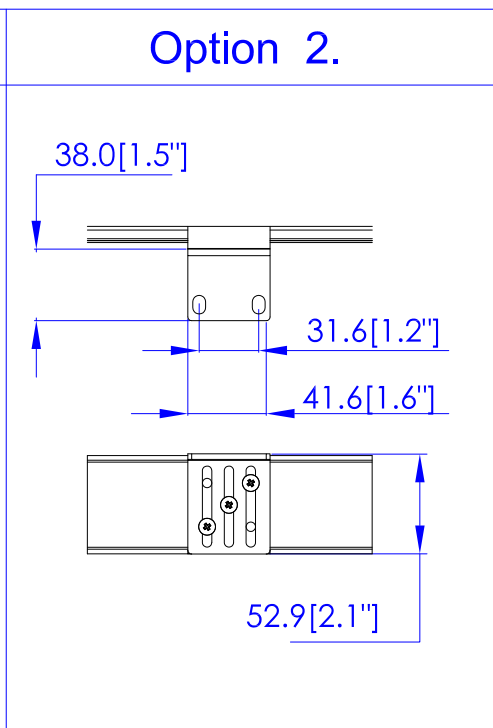

VIEW A

VIEW B

VIEW C

NOTES:
1. ALL DIMENSIONS ARE MILLIMETERS [INCHES].

 Raritan www.raritan.com		 PROJECTION THIRD ANGLE	DO NOT SCALE DRAWING	TITLE: iPDU Zero U Three Phase, 32A/380-415V Plug Type: 32A Cord 3PY Outlet Type: (24)IEC320 C13, (6)IEC320 C19	
			SHEET 1 OF 1		
Drawing Maker: EVA_LIN	May 05, 2015	THIS DRAWING AND SPECIFICATIONS HEREIN ARE THE PROPERTY OF RARITAN, Inc. AND SHALL NOT BE COPIED, REPRODUCED OR USED, IN WHOLE OR IN PART, AS THE BASIS FOR THE MANUFACTURE OR SALE OF ITEMS WITHOUT WRITTEN PERMISSION FROM RARITAN, Inc. THIS DRAWING IS BASED UPON LATEST AVAILABLE INFORMATION AND IS SUBJECT TO CHANGE WITHOUT NOTICE.		DWG NO. MPX3-5668N-G1M501	
Design Engineer: SAM_L	May 05, 2015				REV. 0A
Approver: Tom_H	May 05, 2015				