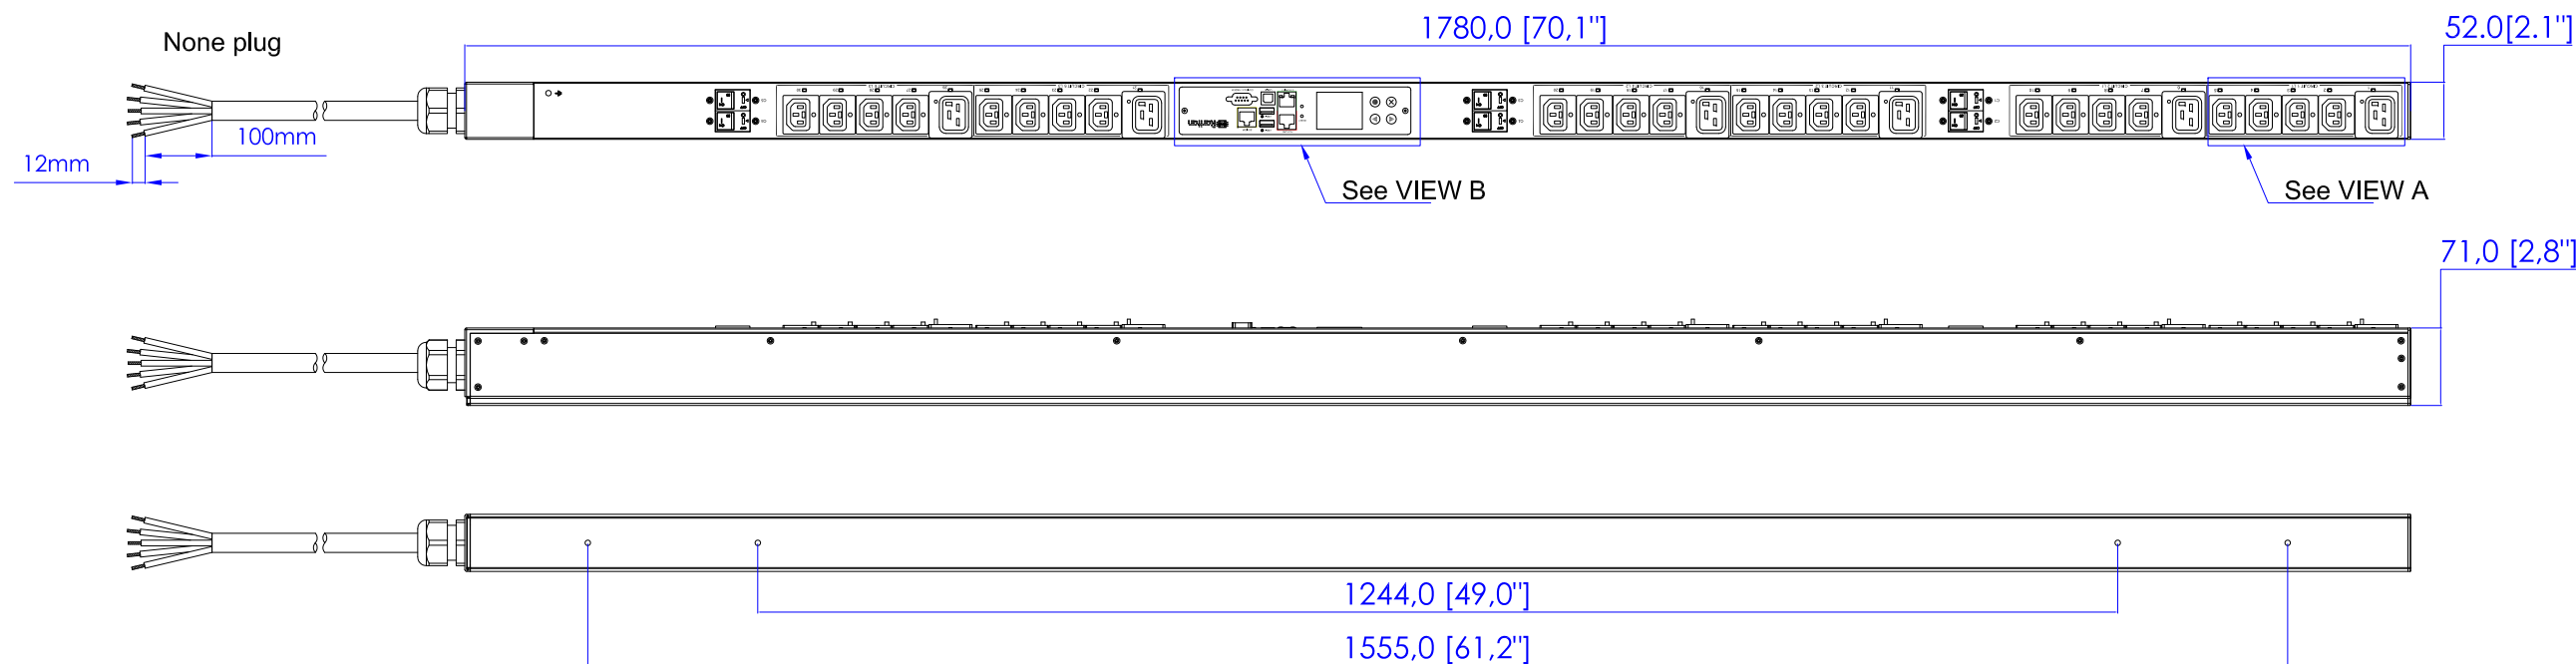

VIEW A

VIEW B

NOTES:
1. ALL DIMENSIONS ARE MILLIMETERS [INCHES].

DO NOT SCALE DRAWING
SHEET 1 OF 1

THIS DRAWING AND SPECIFICATIONS HEREIN ARE THE PROPERTY OF RARITAN, Inc. AND SHALL NOT BE COPIED, REPRODUCED OR USED, IN WHOLE OR IN PART, AS THE BASIS FOR THE MANUFACTURE OR SALE OF ITEMS WITHOUT WRITTEN PERMISSION FROM RARITAN, Inc. THIS DRAWING IS BASED UPON LATEST AVAILABLE INFORMATION AND IS SUBJECT TO CHANGE WITHOUT NOTICE.

TITLE:
iPDU Zero U,
Three Phase, 32A/380V-415V,
Plug Type:32A Cord 3PY ,
Outlet Type:(24)Locking C13,(6)Locking C19

DWG NO.
MPX3-5668NU-E2 & MPX3-4668NU-E2
MPX3-5668NU-E2M5 & MPX3-4668NU-E2M5

REV.
0A

DRAWN :	EVA LIN	Oct. 07, 2014
ENGINEER:	Siang_H	Oct. 07, 2014
APPROVED:	Tom_H	Oct. 07, 2014