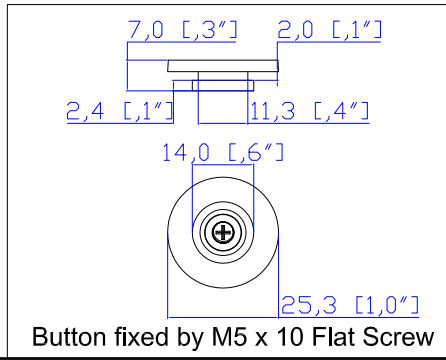

- NOTES:
1. INSTALLATION SHALL COMPLY WITH ALL APPLICABLE NATIONAL, STATE AND LOCAL CODES.
 2. PLEASE REFER TO PRODUCT DOCUMENTATION FOR FURTHER INFORMATION.
 3. UNLESS OTHERWISE SPECIFIED, ALL DIMENSIONS ARE IN MILLIMETERS [INCHES].
 4. MOUNTING BUTTON IS AN ALTERNATIVE MOUNTING METHOD TO THE TOOLLESS MOUNT FOR 3RD PARTY ENCLOSURE. BUTTON IS PROVIDED WITH THE UNIT. DETAILED INSTALLATION INSTRUCTIONS CAN BE FOUND IN THE PROVIDED MANUAL.
 5. BRACKET KITS TO MOUNT TO SPECIFIC 3RD PARTY ENCLOSURES ARE AVAILABLE AS OPTIONS.
 6. LENGTH OF THE CORD IS 3000MM +/- 70MM
 7. DIMENSION TOLERANCE: LENGTH +/- 3MM, WIDTH +/- 1MM, DEPTH +/- 0.5MM
 8. REFER TO THE TABLE FOR DETAIL CORD LENGTH DEFINITION

<p>Raritan A brand of legrand</p>	PROJECTION THIRD ANGLE	DO NOT SCALE DRAWING SHEET 1 OF 1	TITLE: iPDU Zero U Three Phase, 24A/360-415V Plug Type: NEMA L22-30P Outlet Type: C19 (24)
	Drawing Maker: Eva Lin Mar. 26, 2018 Design Engineer: Siang_H Mar. 26, 2018 Approver: Tom_H Mar. 26, 2018	THIS DRAWING AND SPECIFICATIONS HEREIN ARE THE PROPERTY OF RARITAN, Inc. AND SHALL NOT BE COPIED, REPRODUCED OR USED, IN WHOLE OR IN PART, AS THE BASIS FOR THE MANUFACTURE OR SALE OF ITEMS WITHOUT WRITTEN PERMISSION FROM RARITAN, Inc. THIS DRAWING IS BASED UPON LATEST AVAILABLE INFORMATION AND IS SUBJECT TO CHANGE WITHOUT NOTICE.	