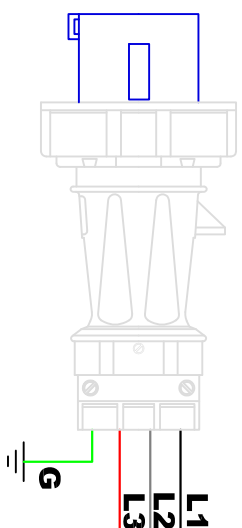

IEC60309 60A

 <b>Raritan</b> <sup>®</sup> A brand of  Legend <sup>®</sup>		 PROJECTION THIRD ANGLE	DO NOT SCALE DRAWING <b>SHEET 1 OF 1</b>	TITLE: iPDU 0 U Three Phase, 48A/208V-240V Plug Type: IEC60309 60A Outlet Type:(24) C19
Drawing Maker: Albert Design Engineer:	AUG/11/2016 AUG/11/2016	Approver: Alex Lee	DWG NO. <b>TPX3-5695-V2</b>	REV. <b>0A</b>