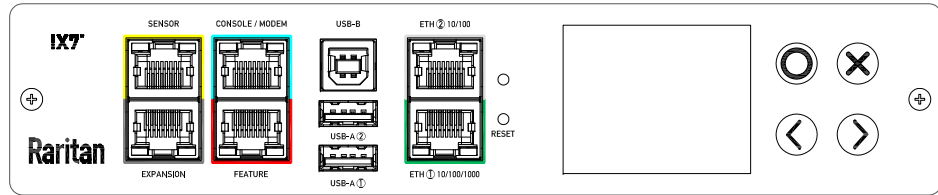

NEMA L15-30P PSE
VIEW A

VIEW B

VIEW C

Option 1.

Option 2.

Option 3.

VIEW D

- NOTES:
1. INSTALLATION SHALL COMPLY WITH ALL APPLICABLE NATIONAL, STATE AND LOCAL CODES.
 2. PLEASE REFER TO PRODUCT DOCUMENTATION FOR FURTHER INFORMATION.
 3. UNLESS OTHERWISE SPECIFIED, ALL DIMENSIONS ARE IN MILLIMETERS (INCHES).
 4. MOUNTING BUTTON IS AN ALTERNATIVE MOUNTING METHOD TO THE TOOLLESS MOUNT FOR 3RD PARTY ENCLOSURE. BUTTON IS PROVIDED WITH THE UNIT. DETAILED INSTALLATION INSTRUCTIONS CAN BE FOUND IN THE PROVIDED MANUAL.
 5. BRACKET KITS TO MOUNT TO SPECIFIC 3RD PARTY ENCLOSURES ARE AVAILABLE AS OPTIONS.
 6. LENGTH OF THE CORD IS 3000MM +/- 70MM.
 7. DIMENSION TOLERANCE: LENGTH +/- 3MM, WIDTH +/- 1MM, DEPTH +/- 0.5MM.
 8. REFER TO THE TABLE FOR DETAIL CORD LENGTH DEFINITION.

TITLE: iPDU Zero U
Three phase 30A/200V
Plug Type: NEMA L15-30P PSE
Outlet Type: C13 (36)

DWG NO. MPX3-5702JV M5 & MPX3-4702JV M5

MODEL NO. **PX3-5702JV & PX3-4702JV**
PX3-5702JV-M5 & PX3-4702JV-M5

REV. **2A**