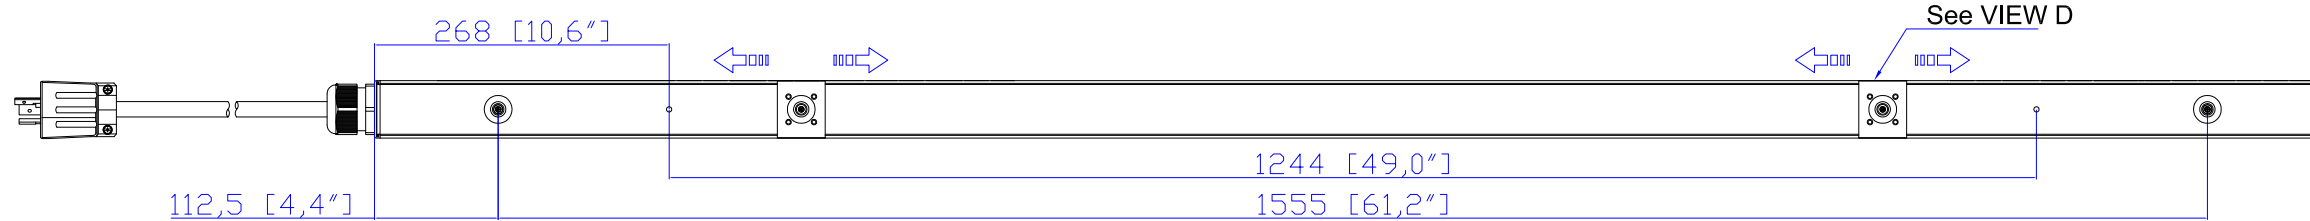

NEMA L15-30P PSE
VIEW A

VIEW B

VIEW C

Option 1.

Option 2.

Option 3.

VIEW D

- NOTES:
1. INSTALLATION SHALL COMPLY WITH ALL APPLICABLE NATIONAL, STATE AND LOCAL CODES.
 2. PLEASE REFER TO PRODUCT DOCUMENTATION FOR FURTHER INFORMATION.
 3. UNLESS OTHERWISE SPECIFIED, ALL DIMENSIONS ARE IN MILLIMETERS (INCHES).
 4. MOUNTING BUTTON IS AN ALTERNATIVE MOUNTING METHOD TO THE TOOLLESS MOUNT FOR 3RD PARTY ENCLOSURE. BUTTON IS PROVIDED WITH THE UNIT. DETAILED INSTALLATION INSTRUCTIONS CAN BE FOUND IN THE PROVIDED MANUAL.
 5. BRACKET KITS TO MOUNT TO SPECIFIC 3RD PARTY ENCLOSURES ARE AVAILABLE AS OPTIONS.
 6. LENGTH OF THE CORD IS 3000MM +/- 70MM.
 7. DIMENSION TOLERANCE: LENGTH +/- 3MM, WIDTH +/- 1MM, DEPTH +/- 0.5MM.
 8. REFER TO THE TABLE FOR DETAIL CORD LENGTH DEFINITION.

TITLE: iPDU Zero U
Three phase 30A/200V
Plug Type: NEMA L15-30P PSE
Outlet Type: C13 (36)

DWG NO. MPX3-5702JV M5 & MPX3-4702JV M5

MODEL NO. **PX3-5702JV & PX3-4702JV**
PX3-5702JV-M5 & PX3-4702JV-M5

REV. **2A**