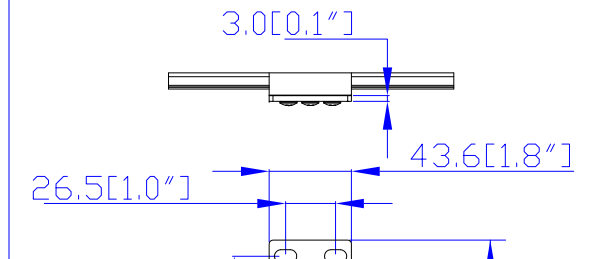

NEMA L15-30P PSE
VIEW A

VIEW B

VIEW C

Option 1.

Option 2.

Option 3.

VIEW D

- NOTES:
1. INSTALLATION SHALL COMPLY WITH ALL APPLICABLE NATIONAL, STATE AND LOCAL CODES.
 2. PLEASE REFER TO PRODUCT DOCUMENTATION FOR FURTHER INFORMATION.
 3. UNLESS OTHERWISE SPECIFIED, ALL DIMENSIONS ARE IN MILLIMETERS (INCHES).
 4. MOUNTING BUTTON IS AN ALTERNATIVE MOUNTING METHOD TO THE TOOLLESS MOUNT FOR 3RD PARTY ENCLOSURE. BUTTON IS PROVIDED WITH THE UNIT. DETAILED INSTALLATION INSTRUCTIONS CAN BE FOUND IN THE PROVIDED MANUAL.
 5. BRACKET KITS TO MOUNT TO SPECIFIC 3RD PARTY ENCLOSURES ARE AVAILABLE AS OPTIONS.
 6. LENGTH OF THE CORD IS 3000MM +/- 70MM.
 7. DIMENSION TOLERANCE: LENGTH +/- 3MM, WIDTH +/- 1MM, DEPTH +/- 0.5MM.
 8. REFER TO THE TABLE FOR DETAIL CORD LENGTH DEFINITION.

TITLE: iPDU Zero U
Three phase 30A/200V
Plug Type: NEMA L15-30P PSE
Outlet Type: C13 (36)

DWG NO. MPX3-5702JV M5 & MPX3-4702JV M5

MODEL NO. **PX3-5702JV & PX3-4702JV**
PX3-5702JV-M5 & PX3-4702JV-M5

REV. **2A**