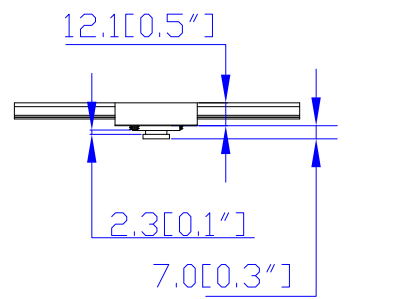

NEMA L15-30P PSE
VIEW A

VIEW B

VIEW C

Option 1.

Option 2.

Option 3.

VIEW D

- NOTES:
1. INSTALLATION SHALL COMPLY WITH ALL APPLICABLE NATIONAL, STATE AND LOCAL CODES.
 2. PLEASE REFER TO PRODUCT DOCUMENTATION FOR FURTHER INFORMATION.
 3. UNLESS OTHERWISE SPECIFIED, ALL DIMENSIONS ARE IN MILLIMETERS (INCHES).
 4. MOUNTING BUTTON IS AN ALTERNATIVE MOUNTING METHOD TO THE TOOLLESS MOUNT FOR 3RD PARTY ENCLOSURE. BUTTON IS PROVIDED WITH THE UNIT. DETAILED INSTALLATION INSTRUCTIONS CAN BE FOUND IN THE PROVIDED MANUAL.
 5. BRACKET KITS TO MOUNT TO SPECIFIC 3RD PARTY ENCLOSURES ARE AVAILABLE AS OPTIONS.
 6. LENGTH OF THE CORD IS 3000MM +/- 70MM.
 7. DIMENSION TOLERANCE: LENGTH +/- 3MM, WIDTH +/- 1MM, DEPTH +/- 0.5MM.
 8. REFER TO THE TABLE FOR DETAIL CORD LENGTH DEFINITION.

TITLE: iPDU Zero U
Three phase 30A/200V
Plug Type: NEMA L15-30P PSE
Outlet Type: C13 (36)

DWG NO. MPX3-5702JV M5 & MPX3-4702JV M5

MODEL NO. **PX3-5702JV & PX3-4702JV**
PX3-5702JV-M5 & PX3-4702JV-M5

REV. **2A**