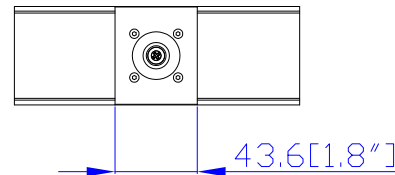

NEMA L15-30P PSE
VIEW A

VIEW B

VIEW C

Option 1.

Option 2.

Option 3.

VIEW D

- NOTES:
1. INSTALLATION SHALL COMPLY WITH ALL APPLICABLE NATIONAL, STATE AND LOCAL CODES.
 2. PLEASE REFER TO PRODUCT DOCUMENTATION FOR FURTHER INFORMATION.
 3. UNLESS OTHERWISE SPECIFIED, ALL DIMENSIONS ARE IN MILLIMETERS (INCHES).
 4. MOUNTING BUTTON IS AN ALTERNATIVE MOUNTING METHOD TO THE TOOLLESS MOUNT FOR 3RD PARTY ENCLOSURE. BUTTON IS PROVIDED WITH THE UNIT. DETAILED INSTALLATION INSTRUCTIONS CAN BE FOUND IN THE PROVIDED MANUAL.
 5. BRACKET KITS TO MOUNT TO SPECIFIC 3RD PARTY ENCLOSURES ARE AVAILABLE AS OPTIONS.
 6. LENGTH OF THE CORD IS 3000MM +/- 70MM.
 7. DIMENSION TOLERANCE: LENGTH +/- 3MM, WIDTH +/- 1MM, DEPTH +/- 0.5MM.
 8. REFER TO THE TABLE FOR DETAIL CORD LENGTH DEFINITION.