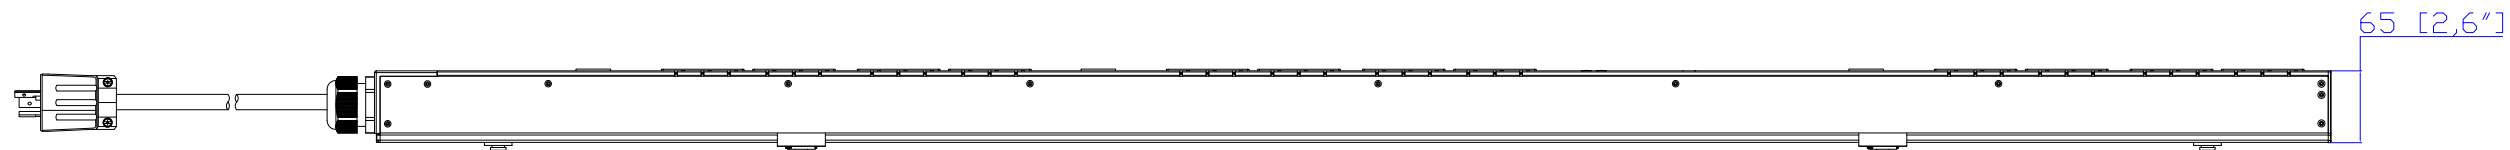

NEMA L15-30P PSE
VIEW A

VIEW B

VIEW C

Option 1.

Option 2.

Option 3.

VIEW D

- NOTES:
1. INSTALLATION SHALL COMPLY WITH ALL APPLICABLE NATIONAL, STATE AND LOCAL CODES.
 2. PLEASE REFER TO PRODUCT DOCUMENTATION FOR FURTHER INFORMATION.
 3. UNLESS OTHERWISE SPECIFIED, ALL DIMENSIONS ARE IN MILLIMETERS (INCHES).
 4. MOUNTING BUTTON IS AN ALTERNATIVE MOUNTING METHOD TO THE TOOLLESS MOUNT FOR 3RD PARTY ENCLOSURE. BUTTON IS PROVIDED WITH THE UNIT. DETAILED INSTALLATION INSTRUCTIONS CAN BE FOUND IN THE PROVIDED MANUAL.
 5. BRACKET KITS TO MOUNT TO SPECIFIC 3RD PARTY ENCLOSURES ARE AVAILABLE AS OPTIONS.
 6. LENGTH OF THE CORD IS 3000MM +/- 70MM.
 7. DIMENSION TOLERANCE: LENGTH +/- 3MM, WIDTH +/- 1MM, DEPTH +/- 0.5MM.
 8. REFER TO THE TABLE FOR DETAIL CORD LENGTH DEFINITION.

TITLE: iPDU Zero U
Three phase 30A/200V
Plug Type: NEMA L15-30P PSE
Outlet Type: C13 (36)

DWG NO. MPX3-5702JV M5 & MPX3-4702JV M5

MODEL NO. **PX3-5702JV & PX3-4702JV**
PX3-5702JV-M5 & PX3-4702JV-M5

REV. **2A**