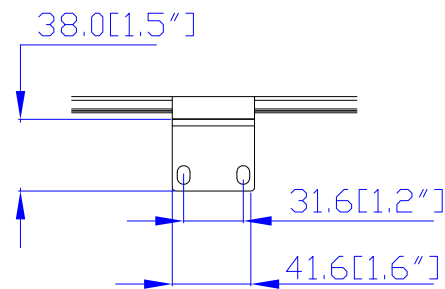

NEMA L15-30P PSE
VIEW A

VIEW B

VIEW C

Option 1.

Option 2.

Option 3.

VIEW D

- NOTES:
1. INSTALLATION SHALL COMPLY WITH ALL APPLICABLE NATIONAL, STATE AND LOCAL CODES.
 2. PLEASE REFER TO PRODUCT DOCUMENTATION FOR FURTHER INFORMATION.
 3. UNLESS OTHERWISE SPECIFIED, ALL DIMENSIONS ARE IN MILLIMETERS (INCHES).
 4. MOUNTING BUTTON IS AN ALTERNATIVE MOUNTING METHOD TO THE TOOLLESS MOUNT FOR 3RD PARTY ENCLOSURE. BUTTON IS PROVIDED WITH THE UNIT. DETAILED INSTALLATION INSTRUCTIONS CAN BE FOUND IN THE PROVIDED MANUAL.
 5. BRACKET KITS TO MOUNT TO SPECIFIC 3RD PARTY ENCLOSURES ARE AVAILABLE AS OPTIONS.
 6. LENGTH OF THE CORD IS 3000MM +/- 70MM.
 7. DIMENSION TOLERANCE: LENGTH +/- 3MM, WIDTH +/- 1MM, DEPTH +/- 0.5MM.
 8. REFER TO THE TABLE FOR DETAIL CORD LENGTH DEFINITION.

TITLE: iPDU Zero U
Three phase 30A/200V
Plug Type: NEMA L15-30P PSE
Outlet Type: C13 (36)

DWG NO. MPX3-5702JV M5 & MPX3-4702JV M5

MODEL NO. **PX3-5702JV & PX3-4702JV**
PX3-5702JV-M5 & PX3-4702JV-M5

REV. **2A**