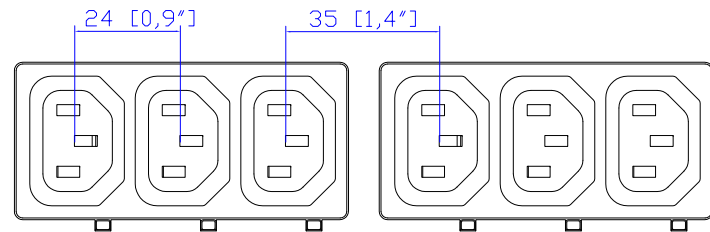

NEMA L15-30P PSE
VIEW A

VIEW B

VIEW C

Option 1.

Option 2.

Option 3.

VIEW D

- NOTES:
1. INSTALLATION SHALL COMPLY WITH ALL APPLICABLE NATIONAL, STATE AND LOCAL CODES.
 2. PLEASE REFER TO PRODUCT DOCUMENTATION FOR FURTHER INFORMATION.
 3. UNLESS OTHERWISE SPECIFIED, ALL DIMENSIONS ARE IN MILLIMETERS (INCHES).
 4. MOUNTING BUTTON IS AN ALTERNATIVE MOUNTING METHOD TO THE TOOLLESS MOUNT FOR 3RD PARTY ENCLOSURE. BUTTON IS PROVIDED WITH THE UNIT. DETAILED INSTALLATION INSTRUCTIONS CAN BE FOUND IN THE PROVIDED MANUAL.
 5. BRACKET KITS TO MOUNT TO SPECIFIC 3RD PARTY ENCLOSURES ARE AVAILABLE AS OPTIONS.
 6. LENGTH OF THE CORD IS 3000MM +/- 70MM.
 7. DIMENSION TOLERANCE: LENGTH +/- 3MM, WIDTH +/- 1MM, DEPTH +/- 0.5MM.
 8. REFER TO THE TABLE FOR DETAIL CORD LENGTH DEFINITION.

TITLE: iPDU Zero U
Three phase 30A/200V
Plug Type: NEMA L15-30P PSE
Outlet Type: C13 (36)

DWG NO. MPX3-5702JV M5 & MPX3-4702JV M5

MODEL NO. **PX3-5702JV & PX3-4702JV**
PX3-5702JV-M5 & PX3-4702JV-M5

REV. **2A**