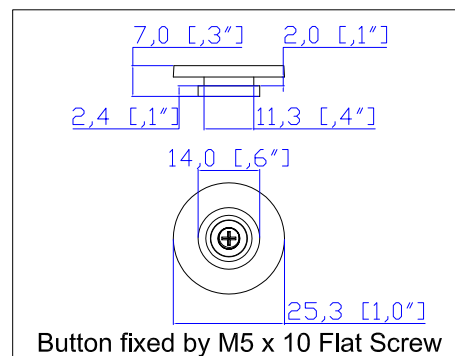

NEMA L15-30P PSE
VIEW A

VIEW B

VIEW C

Option 1.

Option 2.

Option 3.

VIEW D

- NOTES:
1. INSTALLATION SHALL COMPLY WITH ALL APPLICABLE NATIONAL, STATE AND LOCAL CODES.
 2. PLEASE REFER TO PRODUCT DOCUMENTATION FOR FURTHER INFORMATION.
 3. UNLESS OTHERWISE SPECIFIED, ALL DIMENSIONS ARE IN MILLIMETERS (INCHES).
 4. MOUNTING BUTTON IS AN ALTERNATIVE MOUNTING METHOD TO THE TOOLLESS MOUNT FOR 3RD PARTY ENCLOSURE. BUTTON IS PROVIDED WITH THE UNIT. DETAILED INSTALLATION INSTRUCTIONS CAN BE FOUND IN THE PROVIDED MANUAL.
 5. BRACKET KITS TO MOUNT TO SPECIFIC 3RD PARTY ENCLOSURES ARE AVAILABLE AS OPTIONS.
 6. LENGTH OF THE CORD IS 3000MM +/- 70MM.
 7. DIMENSION TOLERANCE: LENGTH +/- 3MM, WIDTH +/- 1MM, DEPTH +/- 0.5MM.
 8. REFER TO THE TABLE FOR DETAIL CORD LENGTH DEFINITION.

TITLE: iPDU Zero U
Three phase 30A/200V
Plug Type: NEMA L15-30P PSE
Outlet Type: C13 (36)

DWG NO. MPX3-5702JV M5 & MPX3-4702JV M5

MODEL NO. **PX3-5702JV & PX3-4702JV**
PX3-5702JV-M5 & PX3-4702JV-M5

REV. **2A**