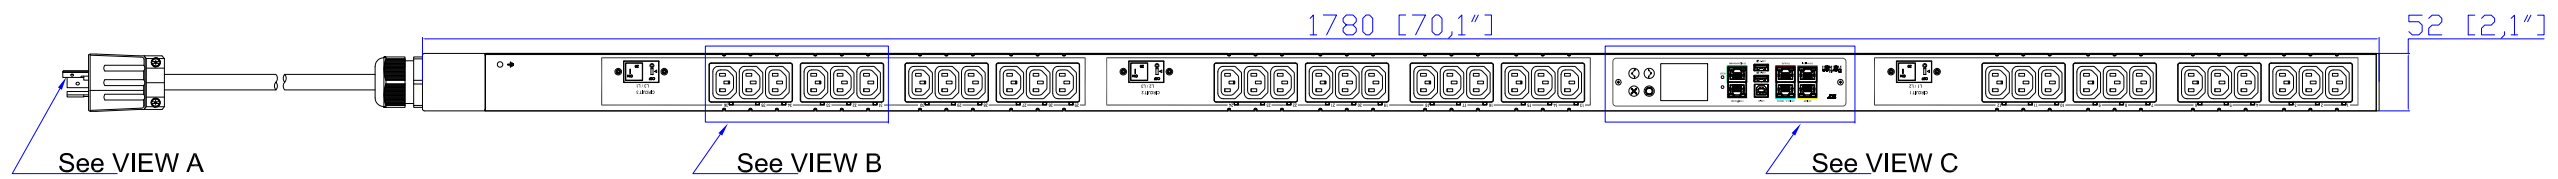

NEMA L15-30P PSE
VIEW A

VIEW B

VIEW C

Option 1.

Option 2.

Option 3.

VIEW D

- NOTES:
1. INSTALLATION SHALL COMPLY WITH ALL APPLICABLE NATIONAL, STATE AND LOCAL CODES.
 2. PLEASE REFER TO PRODUCT DOCUMENTATION FOR FURTHER INFORMATION.
 3. UNLESS OTHERWISE SPECIFIED, ALL DIMENSIONS ARE IN MILLIMETERS (INCHES).
 4. MOUNTING BUTTON IS AN ALTERNATIVE MOUNTING METHOD TO THE TOOLLESS MOUNT FOR 3RD PARTY ENCLOSURE. BUTTON IS PROVIDED WITH THE UNIT. DETAILED INSTALLATION INSTRUCTIONS CAN BE FOUND IN THE PROVIDED MANUAL.
 5. BRACKET KITS TO MOUNT TO SPECIFIC 3RD PARTY ENCLOSURES ARE AVAILABLE AS OPTIONS.
 6. LENGTH OF THE CORD IS 3000MM +/- 70MM.
 7. DIMENSION TOLERANCE: LENGTH +/- 3MM, WIDTH +/- 1MM, DEPTH +/- 0.5MM.
 8. REFER TO THE TABLE FOR DETAIL CORD LENGTH DEFINITION.

TITLE: iPDU Zero U
Three phase 30A/200V
Plug Type: NEMA L15-30P PSE
Outlet Type: C13 (36)

DWG NO. MPX3-5702JV M5 & MPX3-4702JV M5

MODEL NO. **PX3-5702JV & PX3-4702JV**
PX3-5702JV-M5 & PX3-4702JV-M5

REV. **2A**