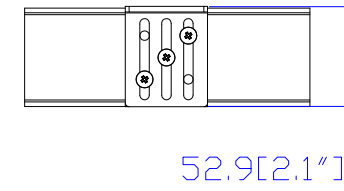

NEMA L15-30P PSE
VIEW A

VIEW B

VIEW C

Option 1.

Option 2.

Option 3.

VIEW D

- NOTES:
1. INSTALLATION SHALL COMPLY WITH ALL APPLICABLE NATIONAL, STATE AND LOCAL CODES.
 2. PLEASE REFER TO PRODUCT DOCUMENTATION FOR FURTHER INFORMATION.
 3. UNLESS OTHERWISE SPECIFIED, ALL DIMENSIONS ARE IN MILLIMETERS (INCHES).
 4. MOUNTING BUTTON IS AN ALTERNATIVE MOUNTING METHOD TO THE TOOLLESS MOUNT FOR 3RD PARTY ENCLOSURE. BUTTON IS PROVIDED WITH THE UNIT. DETAILED INSTALLATION INSTRUCTIONS CAN BE FOUND IN THE PROVIDED MANUAL.
 5. BRACKET KITS TO MOUNT TO SPECIFIC 3RD PARTY ENCLOSURES ARE AVAILABLE AS OPTIONS.
 6. LENGTH OF THE CORD IS 3000MM +/- 70MM.
 7. DIMENSION TOLERANCE: LENGTH +/- 3MM, WIDTH +/- 1MM, DEPTH +/- 0.5MM.
 8. REFER TO THE TABLE FOR DETAIL CORD LENGTH DEFINITION.

TITLE: iPDU Zero U
Three phase 30A/200V
Plug Type: NEMA L15-30P PSE
Outlet Type: C13 (36)

DWG NO. MPX3-5702JV M5 & MPX3-4702JV M5

MODEL NO. **PX3-5702JV & PX3-4702JV**
PX3-5702JV-M5 & PX3-4702JV-M5

REV. **2A**