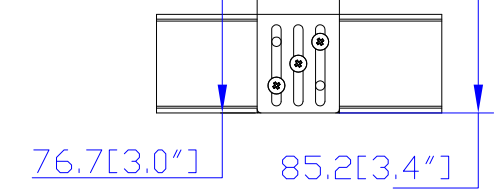

NEMA L15-30P PSE
VIEW A

VIEW B

VIEW C

Option 1.

Option 2.

Option 3.

VIEW D

- NOTES:
1. INSTALLATION SHALL COMPLY WITH ALL APPLICABLE NATIONAL, STATE AND LOCAL CODES.
 2. PLEASE REFER TO PRODUCT DOCUMENTATION FOR FURTHER INFORMATION.
 3. UNLESS OTHERWISE SPECIFIED, ALL DIMENSIONS ARE IN MILLIMETERS (INCHES).
 4. MOUNTING BUTTON IS AN ALTERNATIVE MOUNTING METHOD TO THE TOOLLESS MOUNT FOR 3RD PARTY ENCLOSURE. BUTTON IS PROVIDED WITH THE UNIT. DETAILED INSTALLATION INSTRUCTIONS CAN BE FOUND IN THE PROVIDED MANUAL.
 5. BRACKET KITS TO MOUNT TO SPECIFIC 3RD PARTY ENCLOSURES ARE AVAILABLE AS OPTIONS.
 6. LENGTH OF THE CORD IS 3000MM +/- 70MM.
 7. DIMENSION TOLERANCE: LENGTH +/- 3MM, WIDTH +/- 1MM, DEPTH +/- 0.5MM.
 8. REFER TO THE TABLE FOR DETAIL CORD LENGTH DEFINITION.