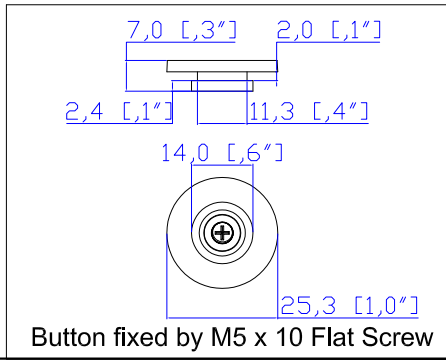

- NOTES
1. INSTALLATION SHALL COMPLY WITH ALL APPLICABLE NATIONAL, STATE AND LOCAL CODES.
 2. PLEASE REFER TO PRODUCT DOCUMENTATION FOR FURTHER INFORMATION.
 3. UNLESS OTHERWISE SPECIFIED, ALL DIMENSIONS ARE IN MILLIMETERS [INCHES].
 4. MOUNTING BUTTON IS AN ALTERNATIVE MOUNTING METHOD TO THE TOOLLESS MOUNT FOR 3RD PARTY ENCLOSURE. BUTTON IS PROVIDED WITH THE UNIT. DETAILED INSTALLATION INSTRUCTIONS CAN BE FOUND IN THE PROVIDED MANUAL.
 5. BRACKET KITS TO MOUNT TO SPECIFIC 3RD PARTY ENCLOSURES ARE AVAILABLE AS OPTIONS.
 6. LENGTH OF THE CORD IS 3000MM +/- 70MM
 7. DIMENSION TOLERANCE: LENGTH +/- 3MM, WIDTH +/- 1MM, DEPTH +/- 0.5MM
 8. REFER TO THE TABLE FOR DETAIL CORD LENGTH DEFINITION

<p>Raritan A brand of legrand</p>	PROJECTION THIRD ANGLE	DO NOT SCALE DRAWING SHEET 1 OF 1	TITLE: iPDU Zero U Three Phase, 24A/208-240V Plug Type: NEMA L15-30P Outlet Type: C13 (30), C19 (6)
	Drawing Maker: EVA LIN May 18, 2017 Design Engineer: Kenny_C May 18, 2017 Approver: Tom_H May 18, 2017	THIS DRAWING AND SPECIFICATIONS HEREIN ARE THE PROPERTY OF RARITAN, Inc. AND SHALL NOT BE COPIED, REPRODUCED OR USED, IN WHOLE OR IN PART, AS THE BASIS FOR THE MANUFACTURE OR SALE OF ITEMS WITHOUT WRITTEN PERMISSION FROM RARITAN, Inc. THIS DRAWING IS BASED UPON LATEST AVAILABLE INFORMATION AND IS SUBJECT TO CHANGE WITHOUT NOTICE.	DWG NO: MPX3-5720U M5 & MPX3-4720U M5 MODEL NO: PX3-5720U & PX3-4720U PX3-5720U-M5 & PX3-4720U-M5