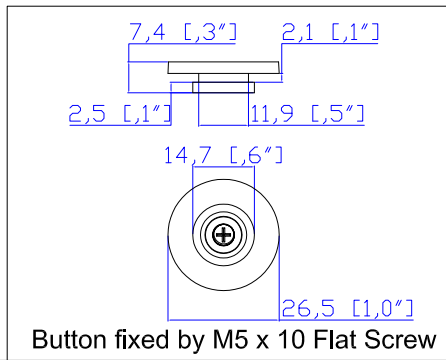

- NOTES:
1. INSTALLATION SHALL COMPLY WITH ALL APPLICABLE NATIONAL, STATE AND LOCAL CODES.
 2. PLEASE REFER TO PRODUCT DOCUMENTATION FOR FURTHER INFORMATION.
 3. UNLESS OTHERWISE SPECIFIED, ALL DIMENSIONS ARE IN MILLIMETERS (INCHES).
 4. MOUNTING BUTTON IS AN ALTERNATIVE MOUNTING METHOD TO THE TOOLLESS MOUNT FOR 3RD PARTY ENCLOSURE. BUTTON IS PROVIDED WITH THE UNIT. DETAILED INSTALLATION INSTRUCTIONS CAN BE FOUND IN THE PROVIDED MANUAL.
 5. BRACKET KITS TO MOUNT TO SPECIFIC 3RD PARTY ENCLOSURES ARE AVAILABLE AS OPTIONS.
 6. RARITAN STANDARD LENGTH OF THE CORD IS 3000MM +/- 70MM
 7. DIMENSION TOLERANCE: LENGTH +/- 3MM, WIDTH +/- 1MM, DEPTH +/- 0,5MM

<p>Raritan A brand of legrand</p>	PROJECTION THIRD ANGLE	DO NOT SCALE DRAWING SHEET 1 OF 1	SPECIFICATION iPDU Zero U Three Phase, 32A / 380-415V Plug Type: 32A Cord 3PY Outlet Type: C13 (24), C19 (12)
	Drawing Maker: EVA LIN OCT. 25, 2019 Design Engineer: Sam_L OCT. 25, 2019 Approver: Tom_H OCT. 25, 2019	THIS DRAWING AND SPECIFICATIONS HEREIN ARE THE PROPERTY OF RARITAN, Inc. AND SHALL NOT BE COPIED, REPRODUCED OR USED, IN WHOLE OR IN PART, AS THE BASIS FOR THE MANUFACTURE OR SALE OF ITEMS WITHOUT WRITTEN PERMISSION FROM RARITAN, Inc. THIS DRAWING IS BASED UPON LATEST AVAILABLE INFORMATION AND IS SUBJECT TO CHANGE WITHOUT NOTICE.	