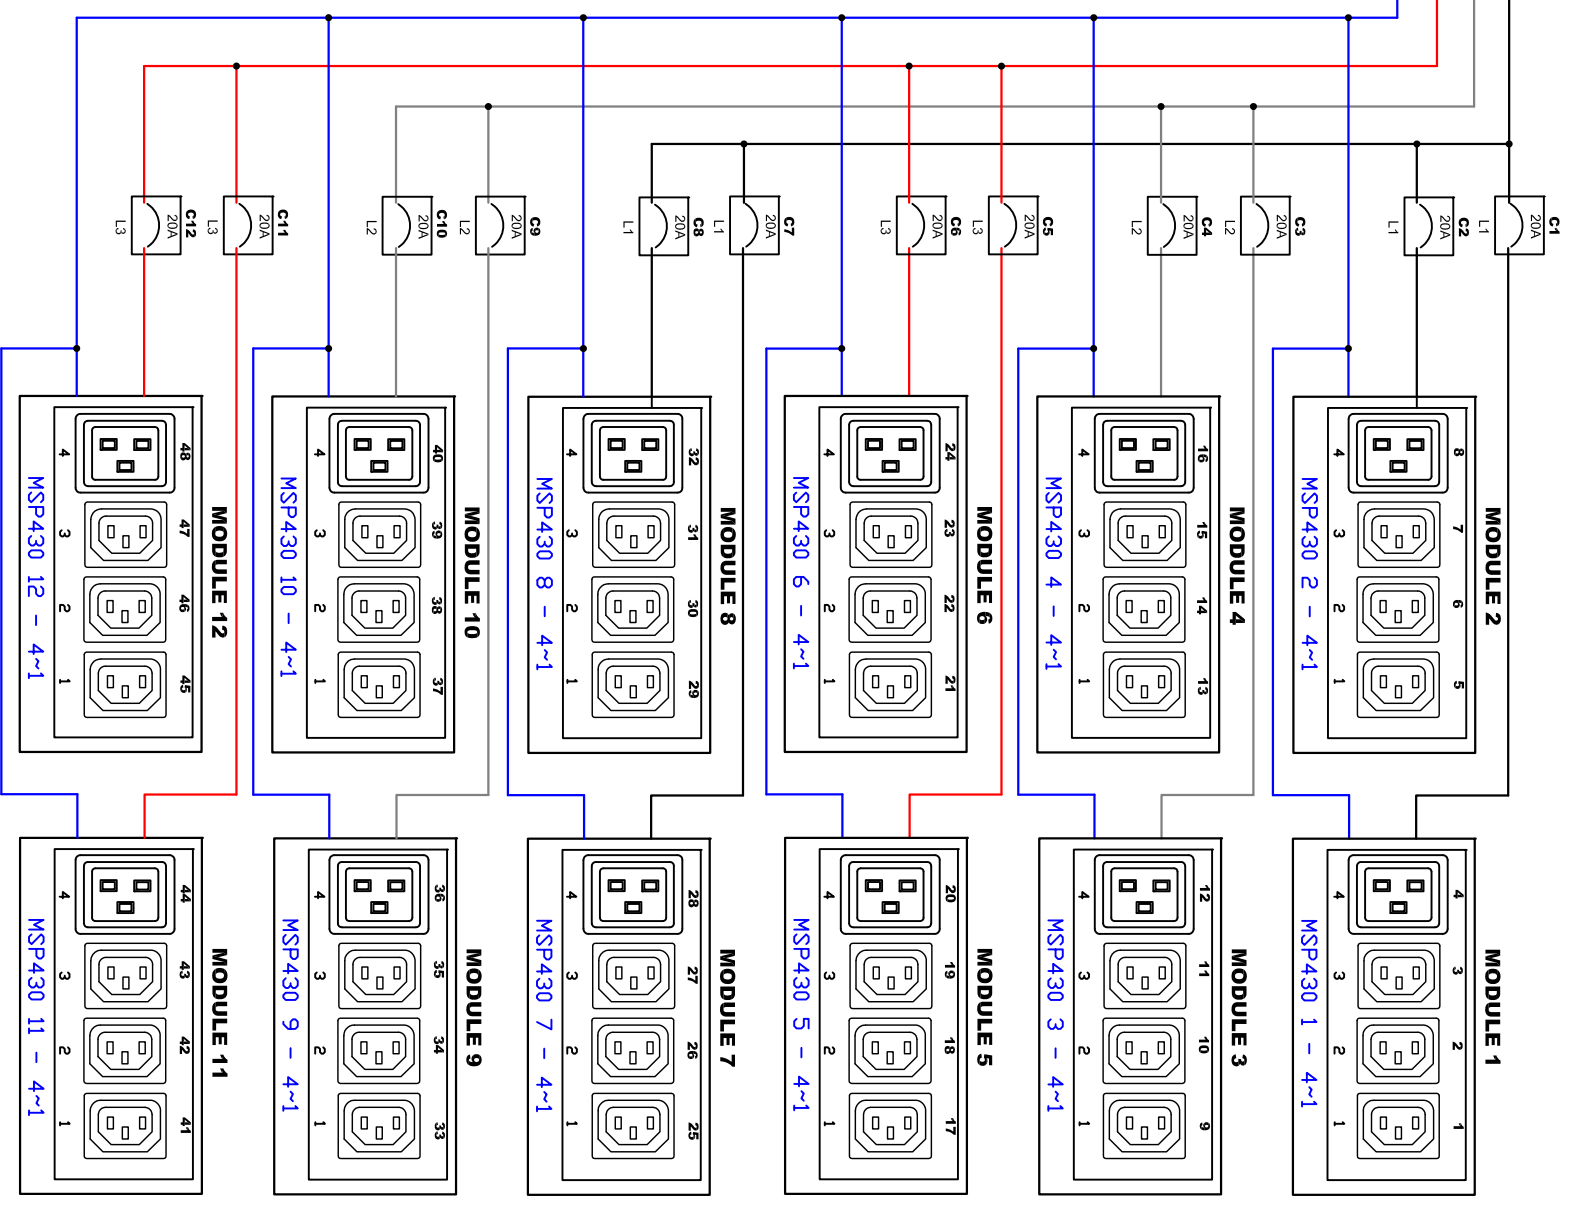

IEC60309 63A/60A (UL)

 Raritan A brand of Legrand		 PROJECTION THIRD ANGLE	DO NOT SCALE DRAWING SHEET 1 OF 1	TITLE: iPU 0U, Metered & Switched, Three phase Wye 48A / 380 ~ 4.15V Input : IEC60309 60A/63A 3P~Y Output : (36) C13, (12) C19
THIS DRAWING AND SPECIFICATIONS HEREIN ARE THE PROPERTY OF RARITAN, INC. AND SHALL NOT BE COPIED, REPRODUCED OR USED, IN WHOLE OR IN PART, AS THE BASIS FOR THE MANUFACTURE OR SALE OF ITEMS WITHOUT WRITTEN PERMISSION FROM RARITAN, INC. THIS DRAWING IS BASED UPON LATEST AVAILABLE INFORMATION AND IS SUBJECT TO CHANGE WITHOUT NOTICE.				
DWG NO. TPX3-574712-V2				REV. 2A