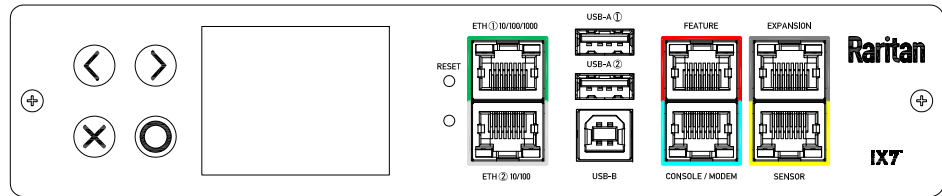

NEMA L6-30P

VIEW A

VIEW B

VIEW C

Option 1.

Option 2.

Option 3.

VIEW D

- NOTES:
1. INSTALLATION SHALL COMPLY WITH ALL APPLICABLE NATIONAL, STATE AND LOCAL CODES.
  2. PLEASE REFER TO PRODUCT DOCUMENTATION FOR FURTHER INFORMATION.
  3. UNLESS OTHERWISE SPECIFIED, ALL DIMENSIONS ARE IN MILLIMETERS (INCHES).
  4. MOUNTING BUTTON IS AN ALTERNATIVE MOUNTING METHOD TO THE TOOLLESS MOUNT FOR 3RD PARTY ENCLOSURE. BUTTON IS PROVIDED WITH THE UNIT. DETAILED INSTALLATION INSTRUCTIONS CAN BE FOUND IN THE PROVIDED MANUAL.
  5. BRACKET KITS TO MOUNT TO SPECIFIC 3RD PARTY ENCLOSURES ARE AVAILABLE AS OPTIONS.
  6. LENGTH OF THE CORD IS 3000MM +/- 70MM
  7. DIMENSION TOLERANCE: LENGTH +/- 3MM, WIDTH +/- 1MM, DEPTH +/- 0.5MM