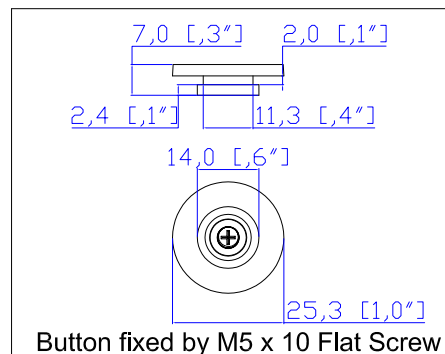

NEMA L6-30P

VIEW A

VIEW B

VIEW C

Option 1.

Option 2.

Option 3.

VIEW D

- NOTES:
1. INSTALLATION SHALL COMPLY WITH ALL APPLICABLE NATIONAL, STATE AND LOCAL CODES.
  2. PLEASE REFER TO PRODUCT DOCUMENTATION FOR FURTHER INFORMATION.
  3. UNLESS OTHERWISE SPECIFIED, ALL DIMENSIONS ARE IN MILLIMETERS (INCHES).
  4. MOUNTING BUTTON IS AN ALTERNATIVE MOUNTING METHOD TO THE TOOLLESS MOUNT FOR 3RD PARTY ENCLOSURE. BUTTON IS PROVIDED WITH THE UNIT. DETAILED INSTALLATION INSTRUCTIONS CAN BE FOUND IN THE PROVIDED MANUAL.
  5. BRACKET KITS TO MOUNT TO SPECIFIC 3RD PARTY ENCLOSURES ARE AVAILABLE AS OPTIONS.
  6. LENGTH OF THE CORD IS 3000MM +/- 70MM
  7. DIMENSION TOLERANCE: LENGTH +/- 3MM, WIDTH +/- 1MM, DEPTH +/- 0.5MM