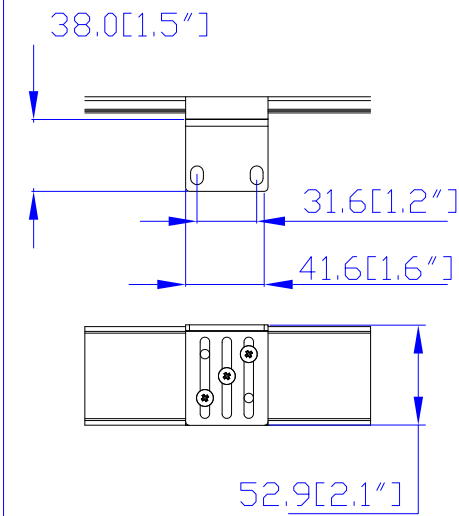

NEMA L6-30P

VIEW A

VIEW B

VIEW C

Option 1.

Option 2.

Option 3.

VIEW D

- NOTES:
1. INSTALLATION SHALL COMPLY WITH ALL APPLICABLE NATIONAL, STATE AND LOCAL CODES.
  2. PLEASE REFER TO PRODUCT DOCUMENTATION FOR FURTHER INFORMATION.
  3. UNLESS OTHERWISE SPECIFIED, ALL DIMENSIONS ARE IN MILLIMETERS (INCHES).
  4. MOUNTING BUTTON IS AN ALTERNATIVE MOUNTING METHOD TO THE TOOLLESS MOUNT FOR 3RD PARTY ENCLOSURE. BUTTON IS PROVIDED WITH THE UNIT. DETAILED INSTALLATION INSTRUCTIONS CAN BE FOUND IN THE PROVIDED MANUAL.
  5. BRACKET KITS TO MOUNT TO SPECIFIC 3RD PARTY ENCLOSURES ARE AVAILABLE AS OPTIONS.
  6. LENGTH OF THE CORD IS 3000MM +/- 70MM
  7. DIMENSION TOLERANCE: LENGTH +/- 3MM, WIDTH +/- 1MM, DEPTH +/- 0.5MM