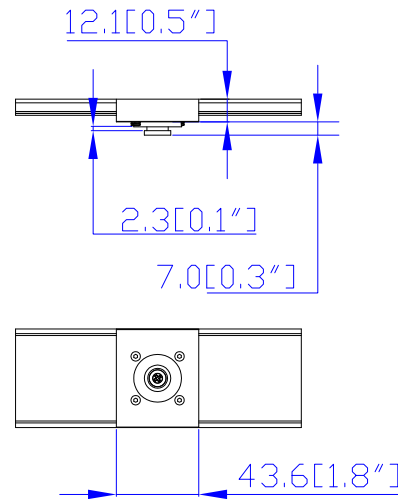

NEMA L6-30P

VIEW A

VIEW B

VIEW C

Option 1.

Option 2.

Option 3.

VIEW D

- NOTES:
1. INSTALLATION SHALL COMPLY WITH ALL APPLICABLE NATIONAL, STATE AND LOCAL CODES.
  2. PLEASE REFER TO PRODUCT DOCUMENTATION FOR FURTHER INFORMATION.
  3. UNLESS OTHERWISE SPECIFIED, ALL DIMENSIONS ARE IN MILLIMETERS (INCHES).
  4. MOUNTING BUTTON IS AN ALTERNATIVE MOUNTING METHOD TO THE TOOLLESS MOUNT FOR 3RD PARTY ENCLOSURE. BUTTON IS PROVIDED WITH THE UNIT. DETAILED INSTALLATION INSTRUCTIONS CAN BE FOUND IN THE PROVIDED MANUAL.
  5. BRACKET KITS TO MOUNT TO SPECIFIC 3RD PARTY ENCLOSURES ARE AVAILABLE AS OPTIONS.
  6. LENGTH OF THE CORD IS 3000MM +/- 70MM
  7. DIMENSION TOLERANCE: LENGTH +/- 3MM, WIDTH +/- 1MM, DEPTH +/- 0.5MM