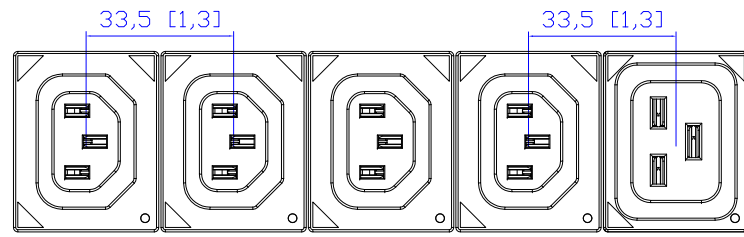

NEMA L6-30P

VIEW A

VIEW B

VIEW C

Option 1.

Option 2.

Option 3.

VIEW D

- NOTES:
1. INSTALLATION SHALL COMPLY WITH ALL APPLICABLE NATIONAL, STATE AND LOCAL CODES.
  2. PLEASE REFER TO PRODUCT DOCUMENTATION FOR FURTHER INFORMATION.
  3. UNLESS OTHERWISE SPECIFIED, ALL DIMENSIONS ARE IN MILLIMETERS (INCHES).
  4. MOUNTING BUTTON IS AN ALTERNATIVE MOUNTING METHOD TO THE TOOLLESS MOUNT FOR 3RD PARTY ENCLOSURE. BUTTON IS PROVIDED WITH THE UNIT. DETAILED INSTALLATION INSTRUCTIONS CAN BE FOUND IN THE PROVIDED MANUAL.
  5. BRACKET KITS TO MOUNT TO SPECIFIC 3RD PARTY ENCLOSURES ARE AVAILABLE AS OPTIONS.
  6. LENGTH OF THE CORD IS 3000MM +/- 70MM
  7. DIMENSION TOLERANCE: LENGTH +/- 3MM, WIDTH +/- 1MM, DEPTH +/- 0.5MM

TITLE: iPDU Zero U  
 Single Phase, 24A/200-240V  
 Plug Type: NEMA L6-30P  
 Outlet Type: C13 (24), C19 (6)

DWG NO. MPX3-5870V M5 & MPX3-4870V M5

MODEL NO. **PX3-5870V & PX3-4870V**  
**PX3-5870V-M5 & PX3-4870V-M5**