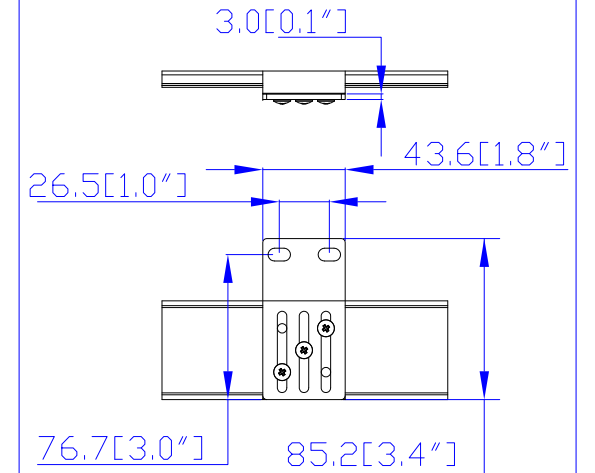

NEMA L6-30P

VIEW A

VIEW B

VIEW C

Option 1.

Option 2.

Option 3.

VIEW D

- NOTES:
1. INSTALLATION SHALL COMPLY WITH ALL APPLICABLE NATIONAL, STATE AND LOCAL CODES.
  2. PLEASE REFER TO PRODUCT DOCUMENTATION FOR FURTHER INFORMATION.
  3. UNLESS OTHERWISE SPECIFIED, ALL DIMENSIONS ARE IN MILLIMETERS (INCHES).
  4. MOUNTING BUTTON IS AN ALTERNATIVE MOUNTING METHOD TO THE TOOLLESS MOUNT FOR 3RD PARTY ENCLOSURE. BUTTON IS PROVIDED WITH THE UNIT. DETAILED INSTALLATION INSTRUCTIONS CAN BE FOUND IN THE PROVIDED MANUAL.
  5. BRACKET KITS TO MOUNT TO SPECIFIC 3RD PARTY ENCLOSURES ARE AVAILABLE AS OPTIONS.
  6. LENGTH OF THE CORD IS 3000MM +/- 70MM
  7. DIMENSION TOLERANCE: LENGTH +/- 3MM, WIDTH +/- 1MM, DEPTH +/- 0.5MM

TITLE: iPDU Zero U  
 Single Phase, 24A/200-240V  
 Plug Type: NEMA L6-30P  
 Outlet Type: C13 (24), C19 (6)

DWG NO. MPX3-5870V M5 & MPX3-4870V M5

MODEL NO. **PX3-5870V & PX3-4870V**  
**PX3-5870V-M5 & PX3-4870V-M5**