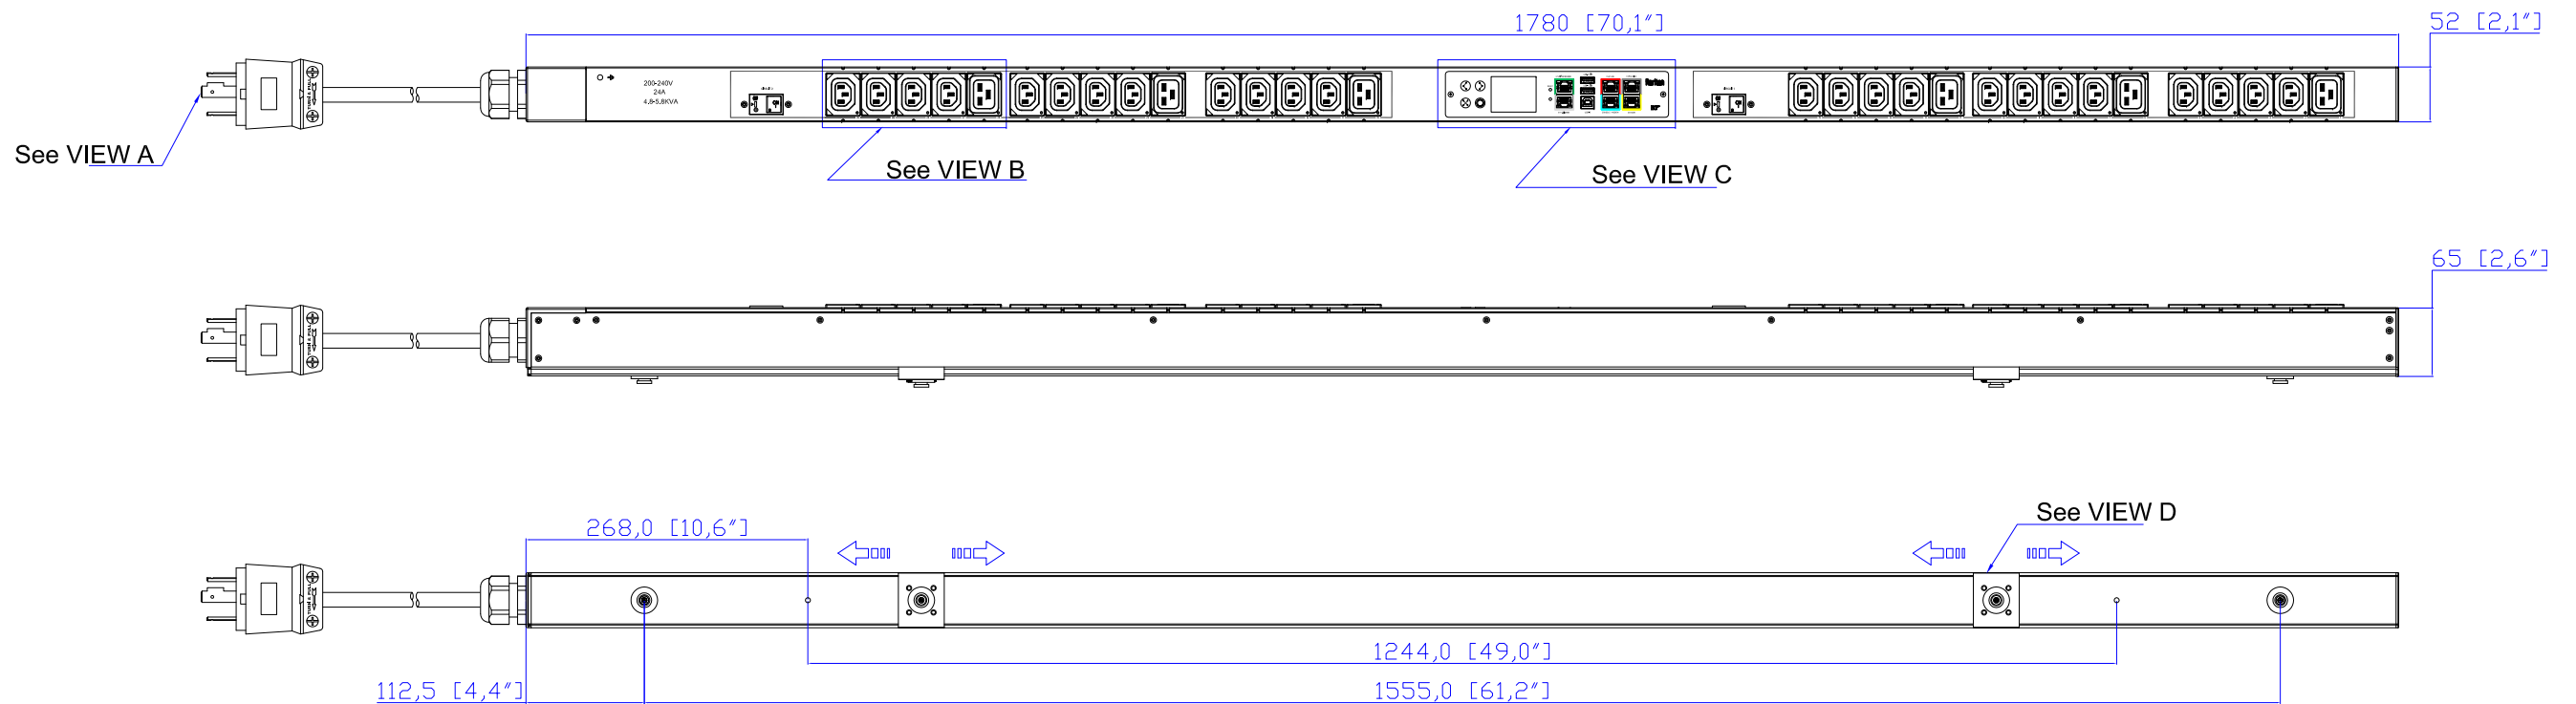

NEMA L6-30P

VIEW A

VIEW B

VIEW C

Option 1.

Option 2.

Option 3.

VIEW D

- NOTES:
1. INSTALLATION SHALL COMPLY WITH ALL APPLICABLE NATIONAL, STATE AND LOCAL CODES.
  2. PLEASE REFER TO PRODUCT DOCUMENTATION FOR FURTHER INFORMATION.
  3. UNLESS OTHERWISE SPECIFIED, ALL DIMENSIONS ARE IN MILLIMETERS (INCHES).
  4. MOUNTING BUTTON IS AN ALTERNATIVE MOUNTING METHOD TO THE TOOLLESS MOUNT FOR 3RD PARTY ENCLOSURE. BUTTON IS PROVIDED WITH THE UNIT. DETAILED INSTALLATION INSTRUCTIONS CAN BE FOUND IN THE PROVIDED MANUAL.
  5. BRACKET KITS TO MOUNT TO SPECIFIC 3RD PARTY ENCLOSURES ARE AVAILABLE AS OPTIONS.
  6. LENGTH OF THE CORD IS 3000MM +/- 70MM
  7. DIMENSION TOLERANCE: LENGTH +/- 3MM, WIDTH +/- 1MM, DEPTH +/- 0.5MM

**Raritan**  
A brand of **Legrand**

Drawing Maker: EVA LIN Feb. 09, 2018  
 Design Engineer: Kenny\_C Feb. 09, 2018  
 Approver: Tom\_H Feb. 09, 2018

PROJECTION  
THIRD ANGLE

DO NOT SCALE DRAWING  
**SHEET 1 OF 1**

TITLE: iPDU Zero U  
 Single Phase, 24A/200-240V  
 Plug Type: NEMA L6-30P  
 Outlet Type: C13 (24), C19 (6)

DWG NO. MPX3-5870V M5 & MPX3-4870V M5

MODEL NO. **PX3-5870V & PX3-4870V**  
**PX3-5870V-M5 & PX3-4870V-M5**