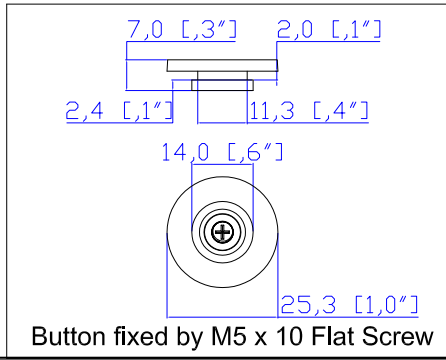

Knockout size (opening): 1.375" for Ø1" flexible steel conduit cable and fitting

- NOTES:
1. INSTALLATION SHALL COMPLY WITH ALL APPLICABLE NATIONAL, STATE AND LOCAL CODES.
 2. PLEASE REFER TO PRODUCT DOCUMENTATION FOR FURTHER INFORMATION.
 3. UNLESS OTHERWISE SPECIFIED, ALL DIMENSIONS ARE IN MILLIMETERS (INCHES).
 4. MOUNTING BUTTON IS AN ALTERNATIVE MOUNTING METHOD TO THE TOOLLESS MOUNT FOR 3RD PARTY ENCLOSURE. BUTTON IS PROVIDED WITH THE UNIT. DETAILED INSTALLATION INSTRUCTIONS CAN BE FOUND IN THE PROVIDED MANUAL.
 5. BRACKET KITS TO MOUNT TO SPECIFIC 3RD PARTY ENCLOSURES ARE AVAILABLE AS OPTIONS.
 6. LENGTH OF THE CORD IS 3000MM +/- 70MM
 7. DIMENSION TOLERANCE: LENGTH +/- 3MM, WIDTH +/- 1MM, DEPTH +/- 0.5MM
 8. REFER TO THE TABLE FOR DETAIL CORD LENGTH DEFINITION

 Raritan A brand of legrand		PROJECTION THIRD ANGLE DO NOT SCALE DRAWING SHEET 1 OF 1	TITLE: iPDU Zero U Three Phase, 48A/208-240V Plug Type: 48A Terminal 3P Outlet Type: C13 (24), C19 (12)	
			DWG NO: MPX3-5905YV-V2 M5 & MPX3-4905YV-V2 M5	MODEL NO: PX3-5905YV-V2 & PX3-4905YV-V2 PX3-5905YV-V2M5 & PX3-4905YV-V2M5
Drawing Maker: Eva_Lin Design Engineer: Siang_H Approver: Tom_H	May 16, 2017 May 16, 2017 May 16, 2017	THIS DRAWING AND SPECIFICATIONS HEREIN ARE THE PROPERTY OF RARITAN, Inc. AND SHALL NOT BE COPIED, REPRODUCED OR USED, IN WHOLE OR IN PART, AS THE BASIS FOR THE MANUFACTURE OR SALE OF ITEMS WITHOUT WRITTEN PERMISSION FROM RARITAN, Inc. THIS DRAWING IS BASED UPON LATEST AVAILABLE INFORMATION AND IS SUBJECT TO CHANGE WITHOUT NOTICE.		