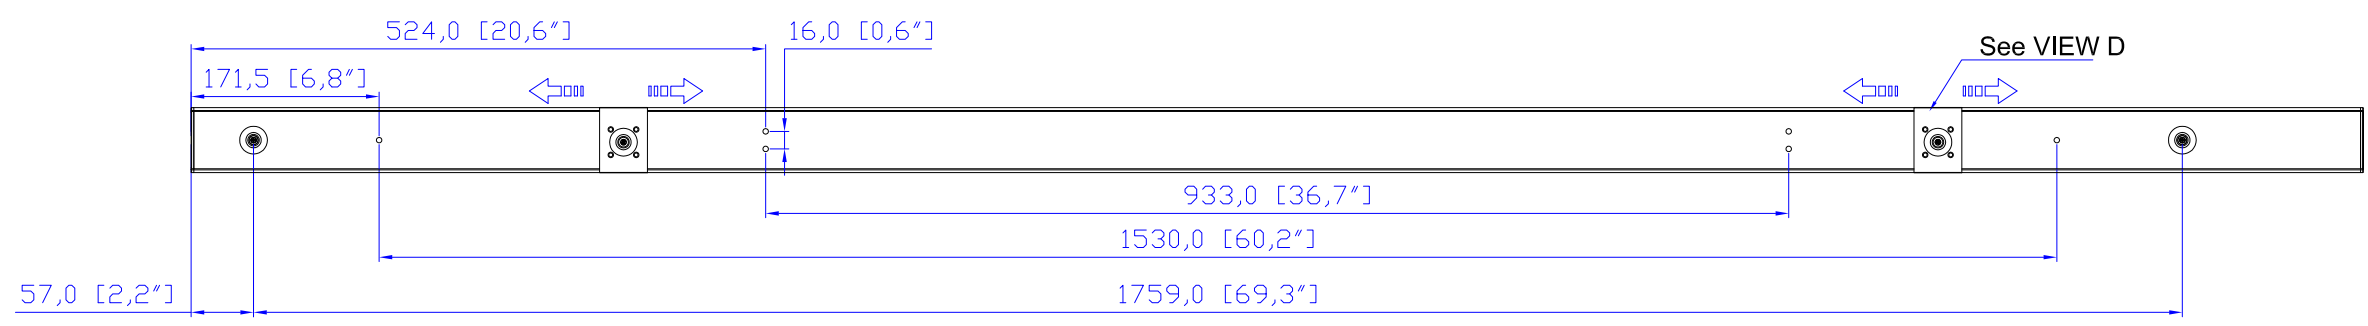

Knockout size (opening): 1.375" for Ø1" flexible steel conduit cable and fitting

- NOTES:
1. INSTALLATION SHALL COMPLY WITH ALL APPLICABLE NATIONAL, STATE AND LOCAL CODES.
 2. PLEASE REFER TO PRODUCT DOCUMENTATION FOR FURTHER INFORMATION.
 3. UNLESS OTHERWISE SPECIFIED, ALL DIMENSIONS ARE IN MILLIMETERS (INCHES).
 4. MOUNTING BUTTON IS AN ALTERNATIVE MOUNTING METHOD TO THE TOOLLESS MOUNT FOR 3RD PARTY ENCLOSURE. BUTTON IS PROVIDED WITH THE UNIT. DETAILED INSTALLATION INSTRUCTIONS CAN BE FOUND IN THE PROVIDED MANUAL.
 5. BRACKET KITS TO MOUNT TO SPECIFIC 3RD PARTY ENCLOSURES ARE AVAILABLE AS OPTIONS.
 6. LENGTH OF THE CORD IS 3000MM +/- 70MM
 7. DIMENSION TOLERANCE: LENGTH +/- 3MM, WIDTH +/- 1MM, DEPTH +/- 0.5MM
 8. REFER TO THE TABLE FOR DETAIL CORD LENGTH DEFINITION

 Raritan A brand of legrand		PROJECTION THIRD ANGLE DO NOT SCALE DRAWING SHEET 1 OF 1	TITLE: iPDU Zero U Three Phase, 48A/208-240V Plug Type: 48A Terminal 3P Outlet Type: C13 (24), C19 (12)	
			DWG NO: MPX3-5905YV-V2 M5 & MPX3-4905YV-V2 M5	MODEL NO: PX3-5905YV-V2 & PX3-4905YV-V2 PX3-5905YV-V2M5 & PX3-4905YV-V2M5
Drawing Maker: Eva_Lin Design Engineer: Siang_H Approver: Tom_H	May 16, 2017 May 16, 2017 May 16, 2017	THIS DRAWING AND SPECIFICATIONS HEREIN ARE THE PROPERTY OF RARITAN, Inc. AND SHALL NOT BE COPIED, REPRODUCED OR USED, IN WHOLE OR IN PART, AS THE BASIS FOR THE MANUFACTURE OR SALE OF ITEMS WITHOUT WRITTEN PERMISSION FROM RARITAN, Inc. THIS DRAWING IS BASED UPON LATEST AVAILABLE INFORMATION AND IS SUBJECT TO CHANGE WITHOUT NOTICE.		