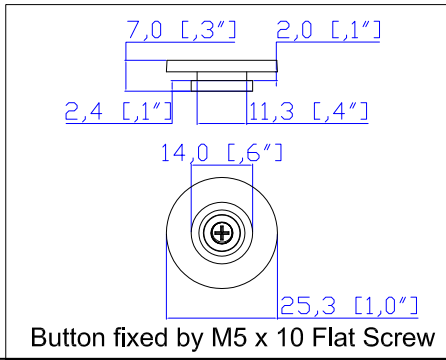

- NOTES:
1. INSTALLATION SHALL COMPLY WITH ALL APPLICABLE NATIONAL, STATE AND LOCAL CODES.
 2. PLEASE REFER TO PRODUCT DOCUMENTATION FOR FURTHER INFORMATION.
 3. UNLESS OTHERWISE SPECIFIED, ALL DIMENSIONS ARE IN MILLIMETERS (INCHES).
 4. MOUNTING BUTTON IS AN ALTERNATIVE MOUNTING METHOD TO THE TOOLLESS MOUNT FOR 3RD PARTY ENCLOSURE. BUTTON IS PROVIDED WITH THE UNIT. DETAILED INSTALLATION INSTRUCTIONS CAN BE FOUND IN THE PROVIDED MANUAL.
 5. BRACKET KITS TO MOUNT TO SPECIFIC 3RD PARTY ENCLOSURES ARE AVAILABLE AS OPTIONS.
 6. LENGTH OF THE CORD IS 3000MM +/- 70MM
 7. DIMENSION TOLERANCE: LENGTH +/- 3MM, WIDTH +/- 1MM, DEPTH +/- 0.5MM
 8. REFER TO THE TABLE FOR DETAIL CORD LENGTH DEFINITION

<p>Raritan A brand of legrand</p>	PROJECTION THIRD ANGLE	DO NOT SCALE DRAWING SHEET 1 OF 1	TITLE: iPDU Zero U Three Phase, 32A/380-415V Plug Type: IEC60309 32A 3PY Outlet Type: C13 (12), C19 (12)
	Drawing Maker: Eva Lin May 16, 2017 Design Engineer: Sam_L May 16, 2017 Approver: Tom_H May 16, 2017	THIS DRAWING AND SPECIFICATIONS HEREIN ARE THE PROPERTY OF RARITAN, Inc. AND SHALL NOT BE COPIED, REPRODUCED OR USED, IN WHOLE OR IN PART, AS THE BASIS FOR THE MANUFACTURE OR SALE OF ITEMS WITHOUT WRITTEN PERMISSION FROM RARITAN, Inc. THIS DRAWING IS BASED UPON LATEST AVAILABLE INFORMATION AND IS SUBJECT TO CHANGE WITHOUT NOTICE.	