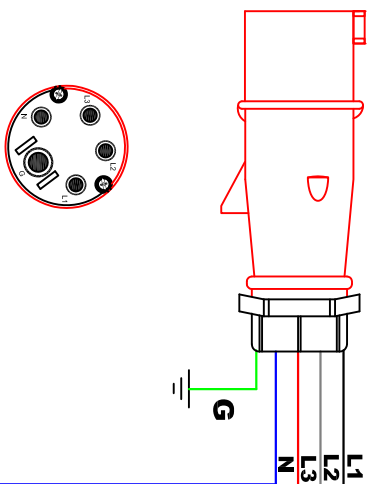

IEC309 32A/415V

<p>Raritan A brand of Legrand</p>		<p>PROJECTION THIRD ANGLE</p>	<p>DO NOT SCALE DRAWING SHEET 1 OF 1</p>	<p>TITLE: IPDU 0U, Metered & Switched, Three phase Wye 32A / 380~415V Input : IEC60309 32A 3PY Output : (48) C13</p>
<p>THIS DRAWING AND SPECIFICATIONS HEREIN ARE THE PROPERTY OF RARITAN, INC. AND SHALL NOT BE COPIED, REPRODUCED OR USED, IN WHOLE OR IN PART, AS THE BASIS FOR THE MANUFACTURE OR SALE OF ITEMS WITHOUT WRITTEN PERMISSION FROM RARITAN, INC. THIS DRAWING IS BASED UPON LATEST AVAILABLE INFORMATION AND IS SUBJECT TO CHANGE WITHOUT NOTICE.</p>				<p>DWG NO. TPX3-5919-F5N5Q1V2</p>
				<p>REV. 2A</p>