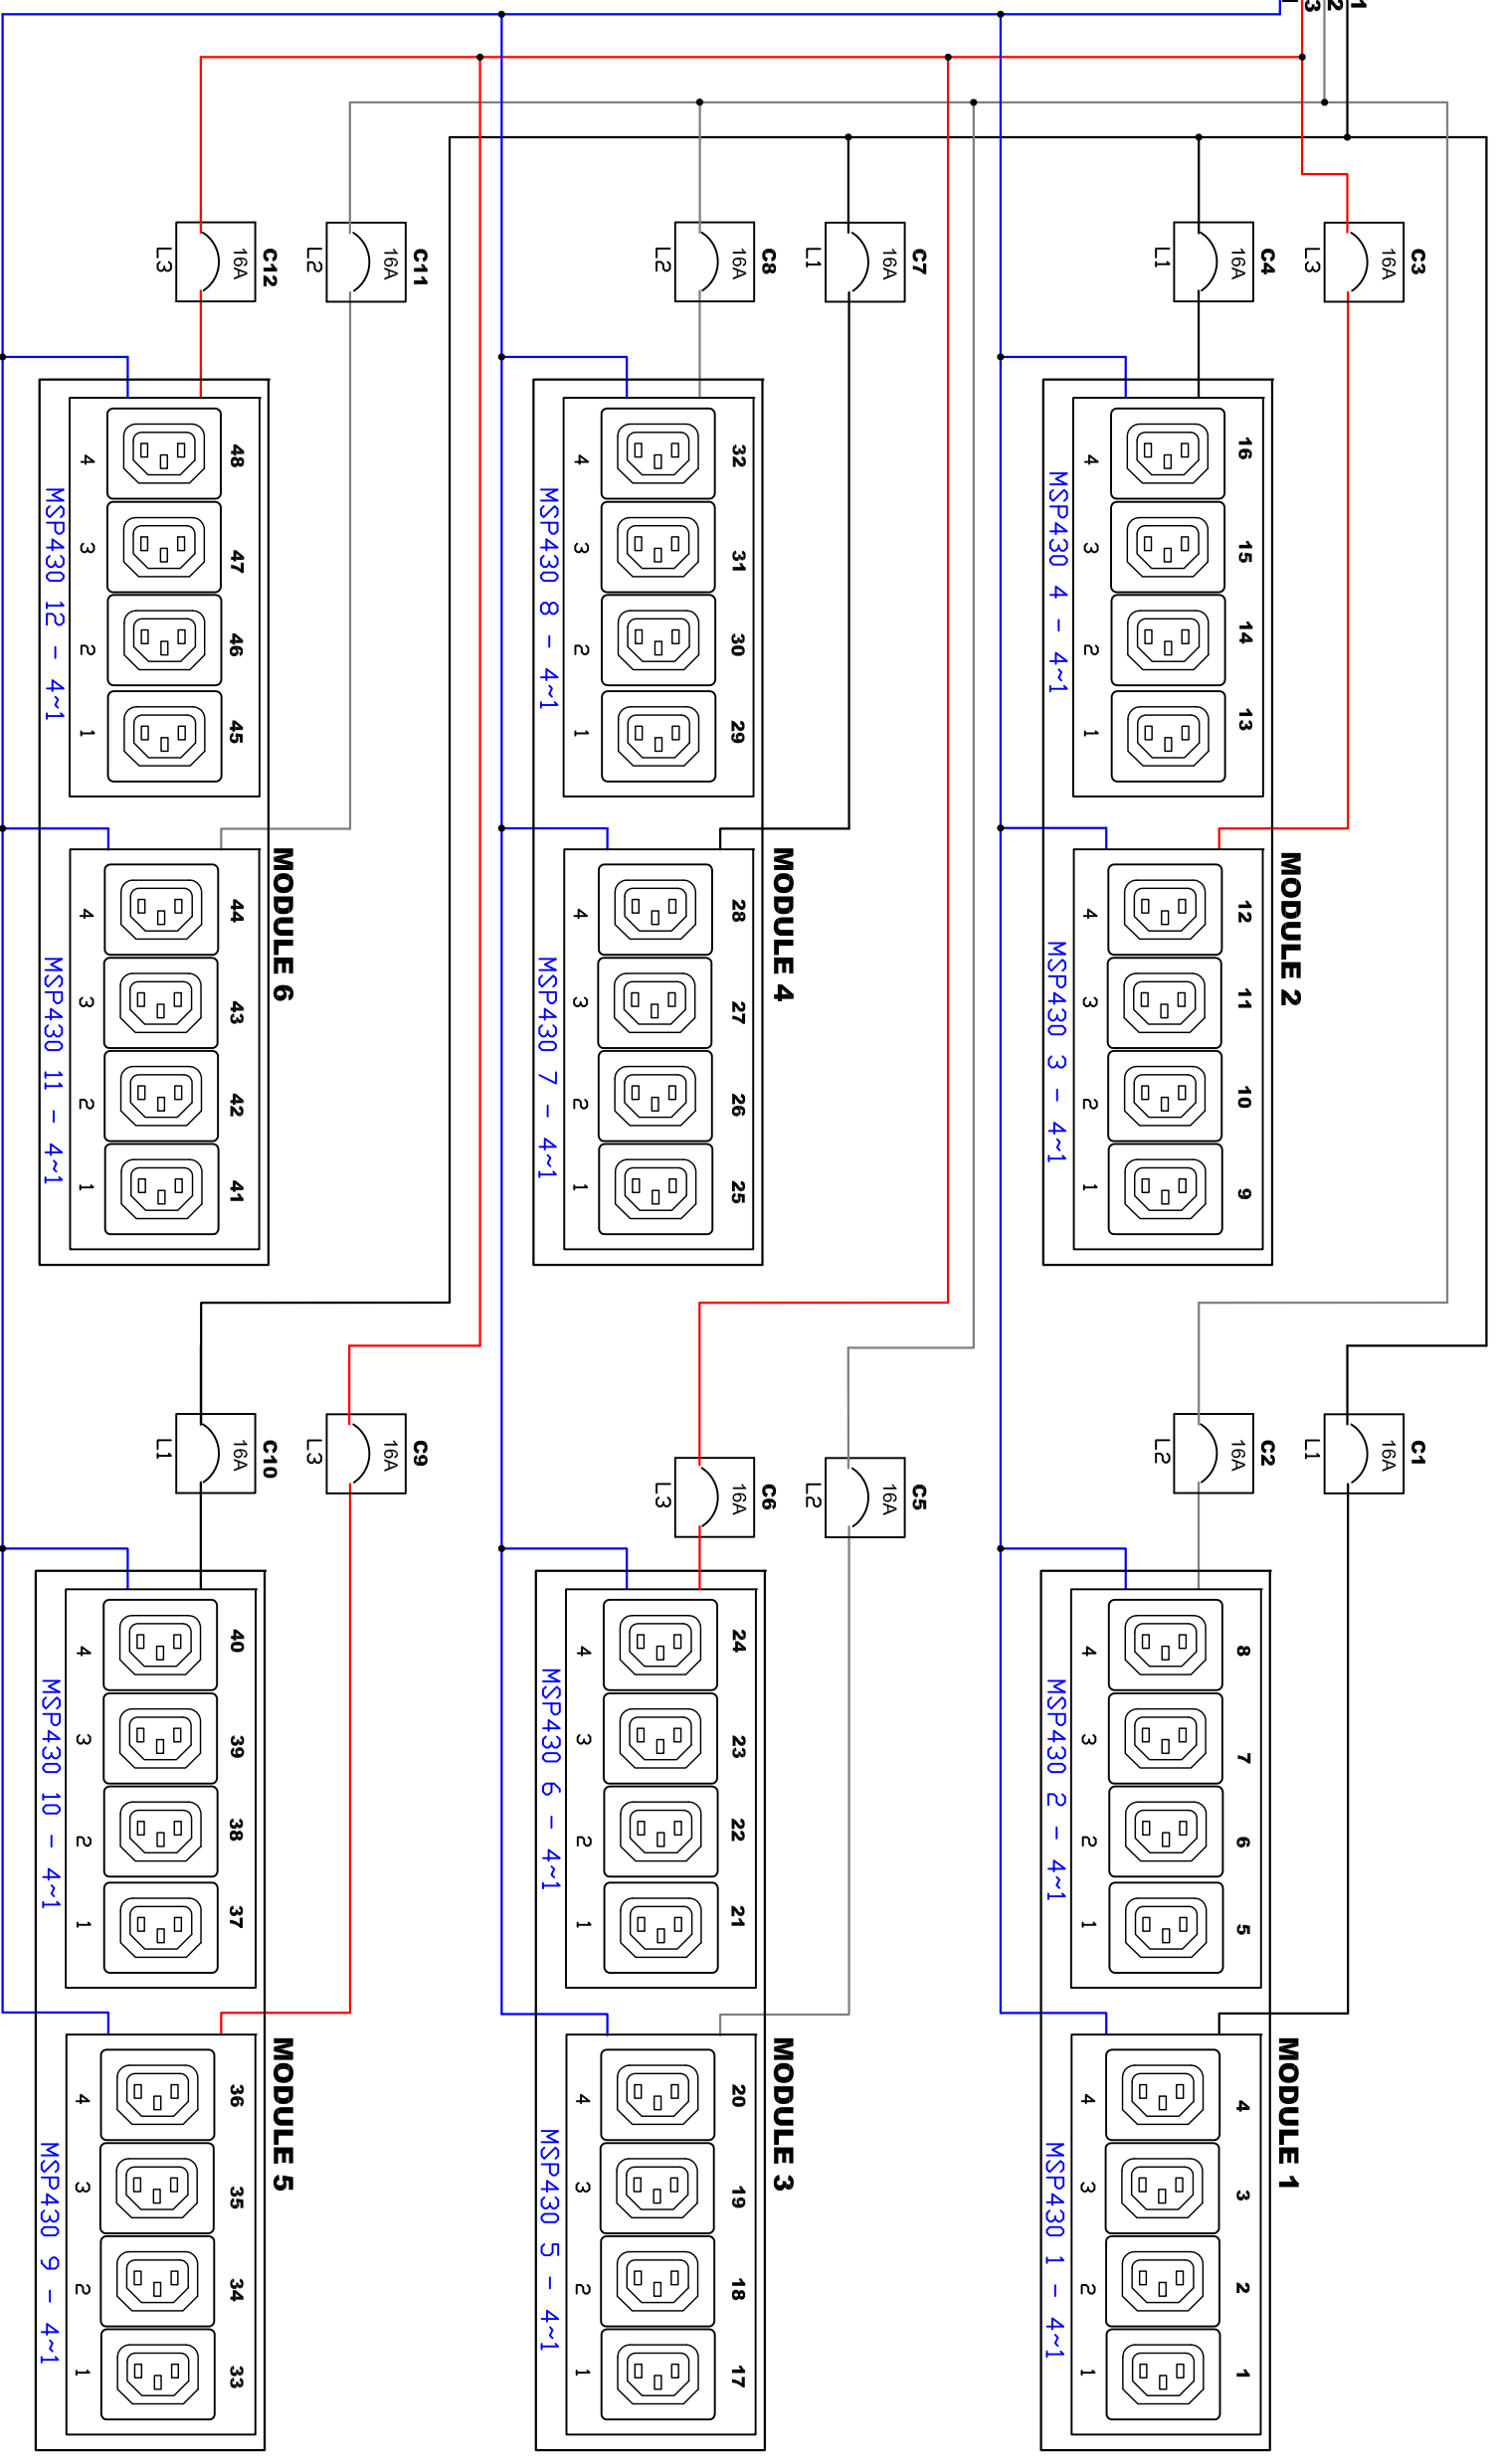

IEC309 32A/415V

<p>Raritan A brand of Legrand</p>		<p>PROJECTION THIRD ANGLE</p>	<p>DO NOT SCALE DRAWING SHEET 1 OF 1</p>	<p>TITLE: IPDU 0U, Metered & Switched, Three phase Wye 32A / 380~415V Input : IEC60309 32A 3PY Output : (48) C13</p>
<p>THIS DRAWING AND SPECIFICATIONS HEREIN ARE THE PROPERTY OF RARITAN, INC. AND SHALL NOT BE COPIED, REPRODUCED OR USED, IN WHOLE OR IN PART, AS THE BASIS FOR THE MANUFACTURE OR SALE OF ITEMS WITHOUT WRITTEN PERMISSION FROM RARITAN, INC. THIS DRAWING IS BASED UPON LATEST AVAILABLE INFORMATION AND IS SUBJECT TO CHANGE WITHOUT NOTICE.</p>				<p>DWG NO. TPX3-5919-F5N5Q1V2</p>
				<p>REV. 2A</p>