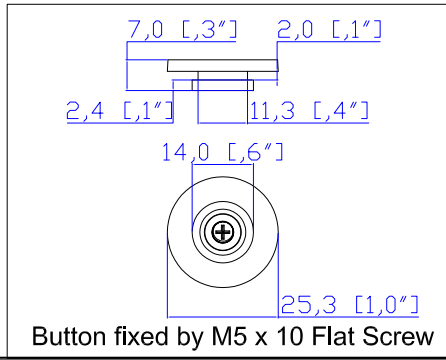

- NOTES:
1. INSTALLATION SHALL COMPLY WITH ALL APPLICABLE NATIONAL, STATE AND LOCAL CODES.
 2. PLEASE REFER TO PRODUCT DOCUMENTATION FOR FURTHER INFORMATION.
 3. UNLESS OTHERWISE SPECIFIED, ALL DIMENSIONS ARE IN MILLIMETERS (INCHES).
 4. MOUNTING BUTTON IS AN ALTERNATIVE MOUNTING METHOD TO THE TOOLLESS MOUNT FOR 3RD PARTY ENCLOSURE. BUTTON IS PROVIDED WITH THE UNIT. DETAILED INSTALLATION INSTRUCTIONS CAN BE FOUND IN THE PROVIDED MANUAL.
 5. BRACKET KITS TO MOUNT TO SPECIFIC 3RD PARTY ENCLOSURES ARE AVAILABLE AS OPTIONS.
 6. LENGTH OF THE CORD IS 3000MM +/- 3MM
 7. DIMENSION TOLERANCE: LENGTH +/- 3MM, WIDTH +/- 1MM, DEPTH +/- 0.5MM

<p>Raritan A brand of legrand</p>	PROJECTION THIRD ANGLE	DO NOT SCALE DRAWING SHEET 1 OF 1	TITLE: iPDU Zero U Three phase 40A / 380-415V Plug Type: IEC60309 60/63A 3PY Outlet Type: C13 (36)
	Drawing Maker: Eva_Lin Mar. 27, 2018 Design Engineer: Sam_L Mar. 27, 2018 Approver: Tom_H Mar. 27, 2018	THIS DRAWING AND SPECIFICATIONS HEREIN ARE THE PROPERTY OF RARITAN, Inc. AND SHALL NOT BE COPIED, REPRODUCED OR USED, IN WHOLE OR IN PART, AS THE BASIS FOR THE MANUFACTURE OR SALE OF ITEMS WITHOUT WRITTEN PERMISSION FROM RARITAN, Inc. THIS DRAWING IS BASED UPON LATEST AVAILABLE INFORMATION AND IS SUBJECT TO CHANGE WITHOUT NOTICE.	