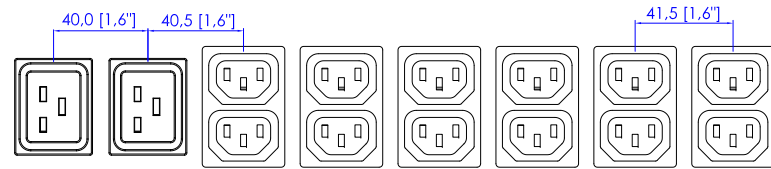

CS8365C

VIEW A

VIEW B

VIEW C

NOTES:
1. ALL DIMENSIONS ARE MILLIMETERS [INCHES].

DRAWN : EVA LIN Mer. 06,2013
ENGINEER: Kenny_C Mer. 06,2013
APPROVED: Tom_H Mer. 06,2013

DO NOT SCALE DRAWING
SHEET 1 OF 1

THIS DRAWING AND SPECIFICATIONS HEREIN ARE THE PROPERTY OF RARITAN, INC. AND SHALL NOT BE COPIED, REPRODUCED OR USED, IN WHOLE OR IN PART, AS THE BASIS FOR THE MANUFACTURE OR SALE OF ITEMS WITHOUT WRITTEN PERMISSION FROM RARITAN, INC. THIS DRAWING IS BASED UPON LATEST AVAILABLE INFORMATION AND IS SUBJECT TO CHANGE WITHOUT NOTICE.

TITLE:
iPDU Zero U,
Three phase 35A / 208V-240V
Plug Type: CS8365C
Outlet Type: (36)IEC320 C13+(6)IEC320 C19

DWG NO. **MPXE-1772V** REV. **A**