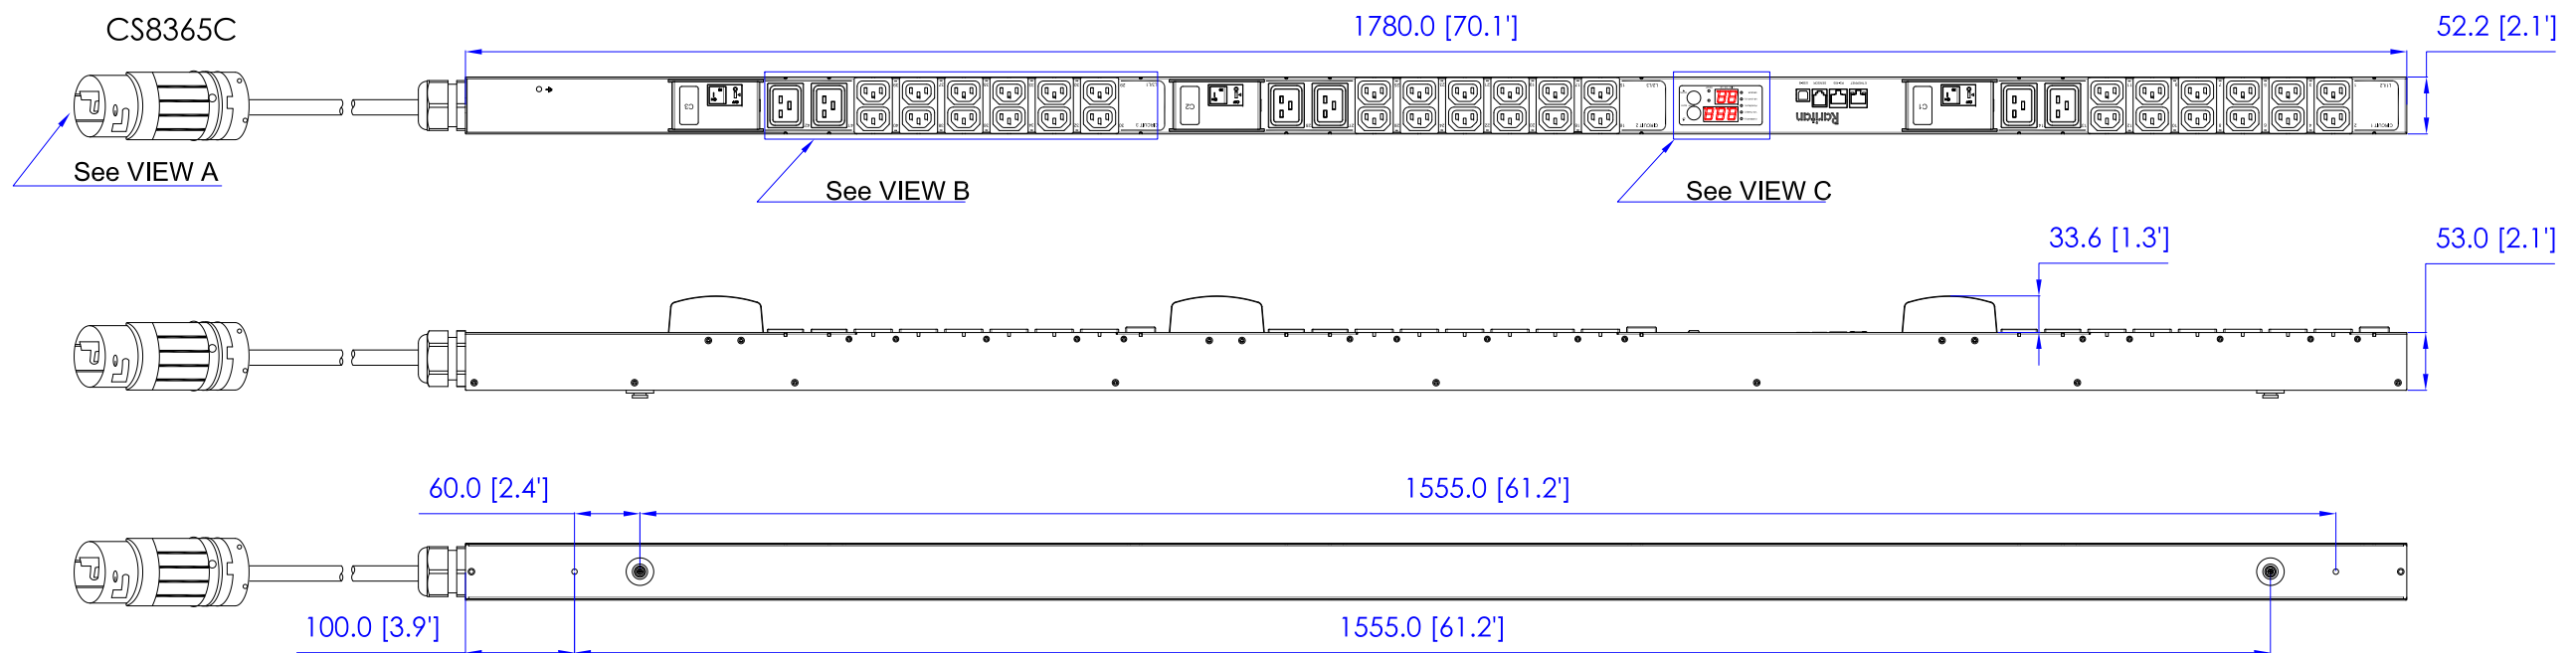

CS8365C

VIEW A

VIEW B

VIEW C

NOTES:
1. ALL DIMENSIONS ARE MILLIMETERS [INCHES].

DRAWN : EVA LIN Mer. 06,2013
ENGINEER: Kenny_C Mer. 06,2013
APPROVED: Tom_H Mer. 06,2013

DO NOT SCALE DRAWING
SHEET 1 OF 1

THIS DRAWING AND SPECIFICATIONS HEREIN ARE THE PROPERTY OF RARITAN, INC. AND SHALL NOT BE COPIED, REPRODUCED OR USED, IN WHOLE OR IN PART, AS THE BASIS FOR THE MANUFACTURE OR SALE OF ITEMS WITHOUT WRITTEN PERMISSION FROM RARITAN, INC. THIS DRAWING IS BASED UPON LATEST AVAILABLE INFORMATION AND IS SUBJECT TO CHANGE WITHOUT NOTICE.

TITLE:
iPDU Zero U,
Three phase 35A / 208V-240V
Plug Type: CS8365C
Outlet Type: (36)IEC320 C13+(6)IEC320 C19

DWG NO. **MPXE-1772V** REV. **A**