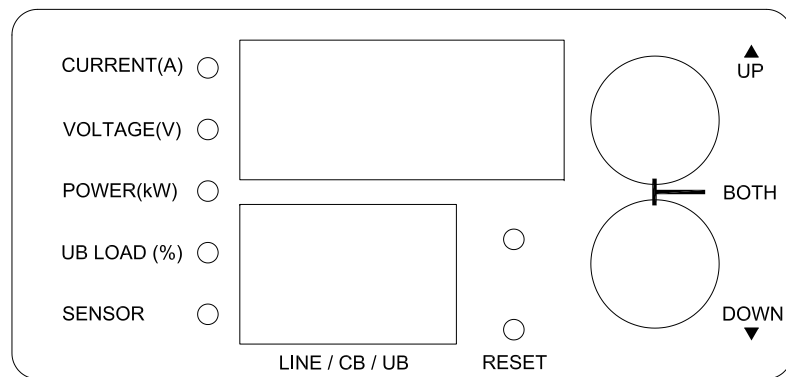

CS8365C

VIEW A

VIEW B

VIEW C

NOTES:
1. ALL DIMENSIONS ARE MILLIMETERS [INCHES].

DRAWN : EVA LIN Mer. 06,2013
ENGINEER: Kenny_C Mer. 06,2013
APPROVED: Tom_H Mer. 06,2013

DO NOT SCALE DRAWING
SHEET 1 OF 1

THIS DRAWING AND SPECIFICATIONS HEREIN ARE THE PROPERTY OF RARITAN, INC. AND SHALL NOT BE COPIED, REPRODUCED OR USED, IN WHOLE OR IN PART, AS THE BASIS FOR THE MANUFACTURE OR SALE OF ITEMS WITHOUT WRITTEN PERMISSION FROM RARITAN, INC. THIS DRAWING IS BASED UPON LATEST AVAILABLE INFORMATION AND IS SUBJECT TO CHANGE WITHOUT NOTICE.

TITLE:
iPDU Zero U,
Three phase 35A / 208V-240V
Plug Type: CS8365C
Outlet Type: (36)IEC320 C13+(6)IEC320 C19

DWG NO. **MPXE-1772V** REV. **A**